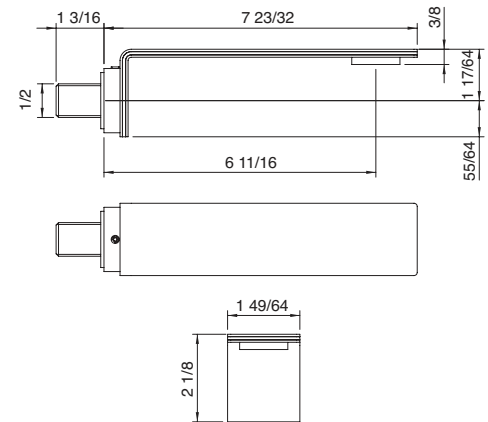

5mm Tailored faucets *Robinets à la carte*

Art. 2861
Long wallmount faucet spout
Bec de robinet de lavabo mural long

$2,007.50

Art. 2863HF
High flow wallmount spout
Bec mural à haut débit

$1,925.00

$2,007.50

Requires HF spout
Bec HF requis

$3,718.00

Recommended / Recommandé