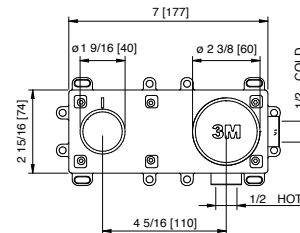

Art. AA51A5ZZ01

Rough for Art. 13C6_02, 13C9_02, 13D3_01
Valve pour Art. 13C6_01, 13C9_02, 13D3_01

$379.50

RTVT254ZZ

RTAT120

RTAE158

9AA2IS50

1.6 GPM
[6 L/min]