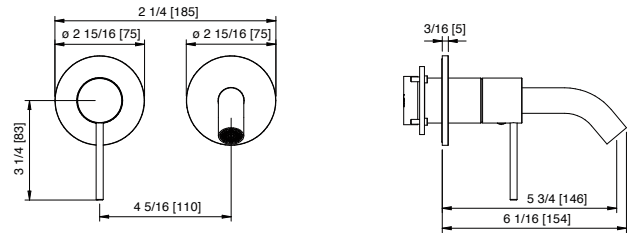

Art. 13D2_01
Wallmount lavatory faucet – Requires rough AA51A5ZZ01
Robinet de lavabo mural – Brut AA51A5ZZ01 requis

$1,111.00