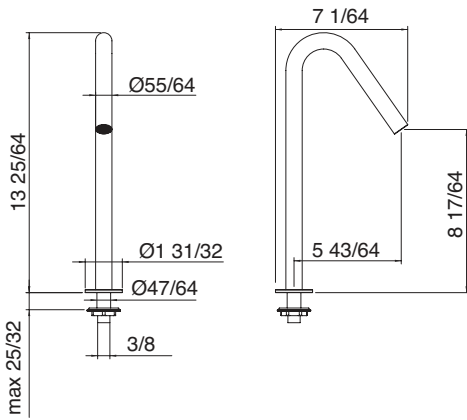

Lavatory faucet spout
Bec de robinet de lavabo

\$643.50

RTAT120

RTAE158

1.6 GPM
 [6 L/min]

Tailored faucets *Robinets à la carte* 22mm

Art. 6054_01
Lavatory faucet spout
Bec de robinet de lavabo

\$687.50