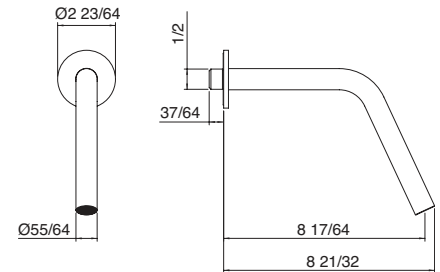

RTAT120

RTAE158

1.6 GPM
[6 L/min]