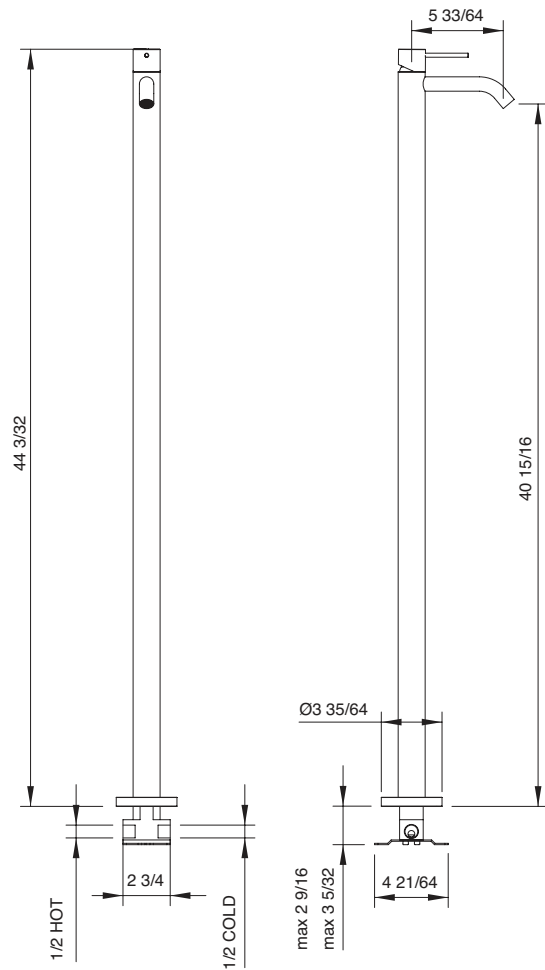

Art. 1314_01
Floormount lavatory faucet
Robinet de lavabo au sol

$2,145.00

Art. 1314ZZ02
Rough for Art. 1314_01
Brut pour Art. 1314_01

$698.50