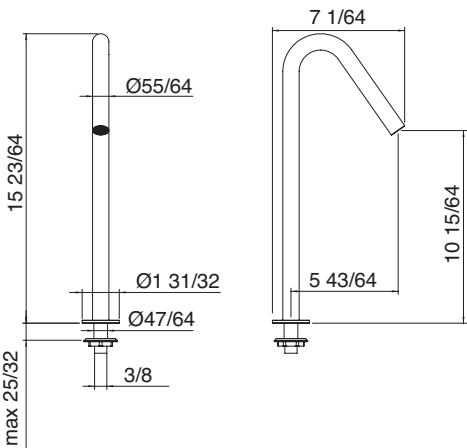

Lavatory faucet spout
Bec de robinet de lavabo

\$643.50

RTAT120

RTAE158

1.6 GPM
 [6 L/min]

Tailored faucets *Robinets à la carte* 22mm

Art. 6054_01
Lavatory faucet spout
Bec de robinet de lavabo

\$687.50