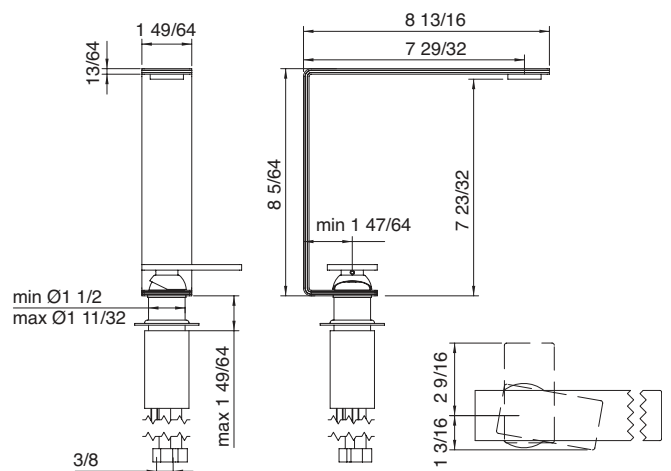

RTVT221

RTAT118

RTAE130 - 14°

1.6 GPM
[6 L/min]