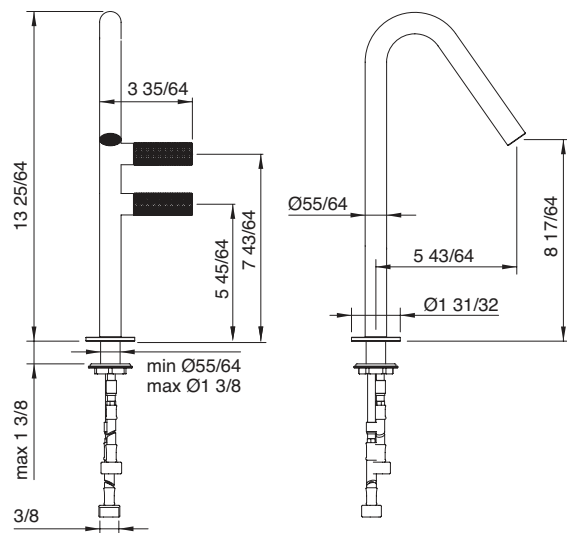

Art. 3053

Medium single-hole lavatory faucet with two handles
Robinet de lavabo monotrou moyen avec deux poignées

$1,699.50