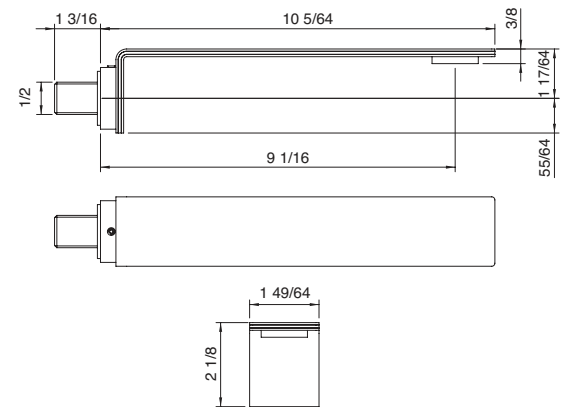

5mm Tailored faucets *Robinets à la carte*

Art. 2861
Long wallmount faucet spout
Bec de robinet de lavabo mural long

$2,007.50

Art. 2863HF
High flow wallmount spout
Bec mural à haut débit

$1,925.00

$2,007.50

Requires HF spout
Bec HF requis

$3,718.00

Recommended / Recommandé