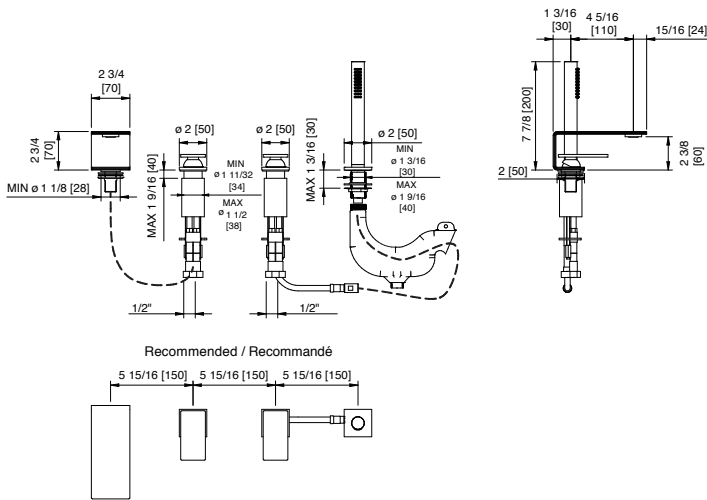

Art. 2805ZZ11

Rough for Art. 2805_12
Valve pour Art. 2805_12

\$1,072.50

Bidet faucets
Robinets de bidet

Bidet faucets *Robinets de bidet*_ 5mm

P.55

Pop-up drain not included
Drain pop-up non inclus

Art. 2524