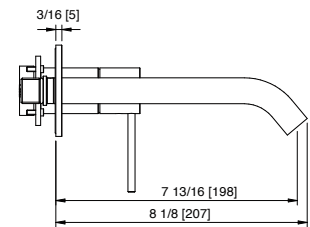

Long wallmount lavatory faucet – Requires rough AA51A5ZZ01
Robinet de lavabo mural long – Brut AA51A5ZZ01 requis

\$1,149.50

Art. 13C9_02

Long wallmount lavatory faucet – Requires rough AA51A5ZZ01
Robinet de lavabo mural long – Brut AA51A5ZZ01 requis