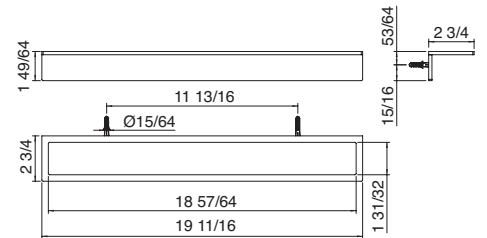

Art. 9005
23^{5/8}" wallmount single towel bar
Barre porte-serviettes murale de 23^{5/8}"

\$616.00

Art. 9062
10^{13/16}" wallmount shelf
Tablette murale de 10^{13/16}"

\$764.50

RZIT9062BB01

Accessories Accessoires_ 5mm