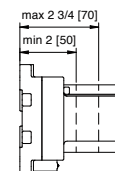

RTVT254ZZ

RTAT120

RTAE158

9AA2IS50

1.6 GPM
[6 L/min]