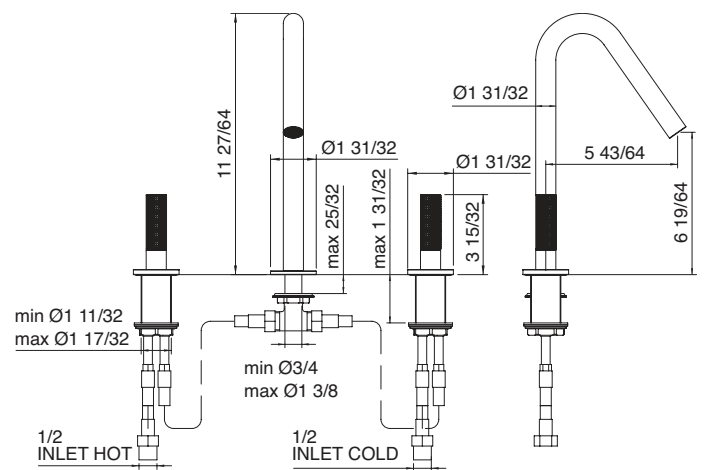

RTVT227

RTAT120

RTAE158

1.6 GPM
[6 L/min]

22mm _Lavatory faucets *Robinets de lavabo*

P.35 Pop-up drain not included
Drain pop-up non inclus

Art. 6053

Medium single-hole lavatory faucet with two handles
Robinet de lavabo monotrou moyen avec deux poignées