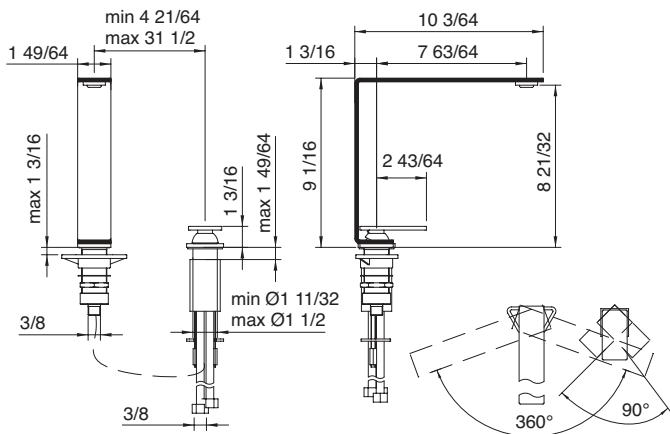

RTVT191

RTAE130 - 14°

RTAT118

1.6 GPM
[6 L/min]

360°