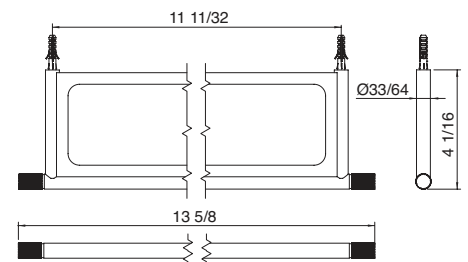

\$544.50

Art. 8362
 10^{13/16}" wallmount shelf
Tablette murale de 10^{13/16}"

\$726.00

RZIT8362BB01

Accessories Accessoires_ 22mm

Art. 8316
14^{7/16}" wallmount shelf
Tablette murale de 14^{7/16}"

\$792.00