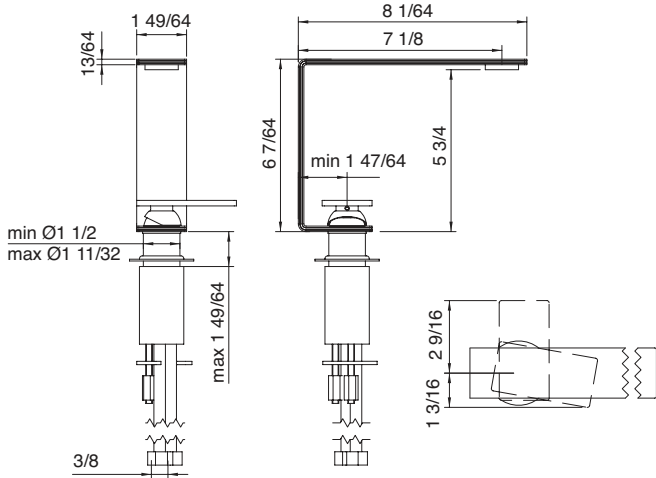

RTVT221

RTAT118

RTAE130 - 14°

1.6 GPM
[6 L/min]