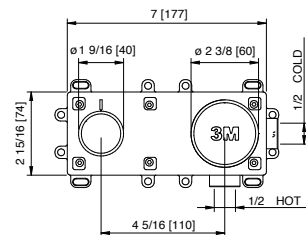

RTVT254ZZ

RTA1120

RTAE158

9AA2ISS0

1.6 GPM
[6 L/min]