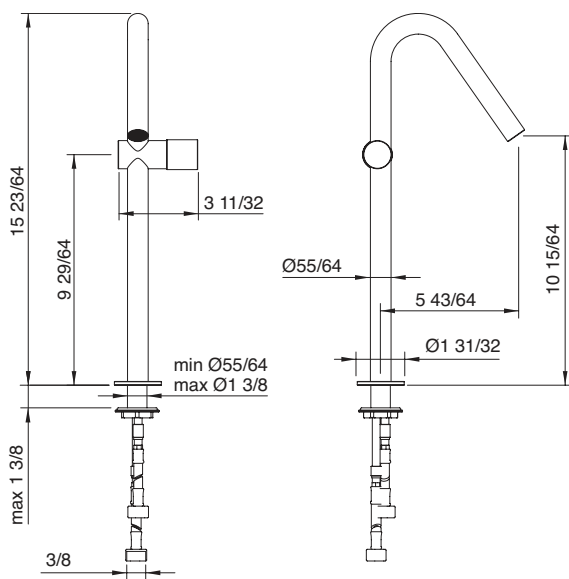

\$1,732.50

Lavatory faucets *Robinets de lavabo*_ 22mm

Art. 1118

Tall single-hole lavatory faucet
Robinet de lavabo monotrou haut

\$1,309.00

RTVT219

RTAT120

RTAE158