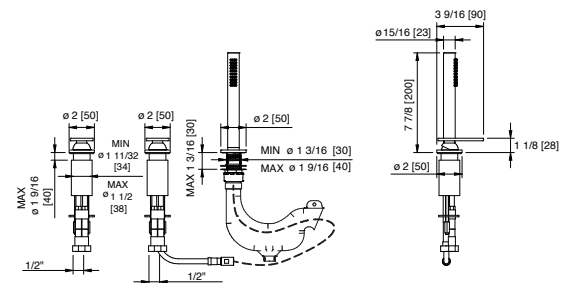

Recommended / Recommandé