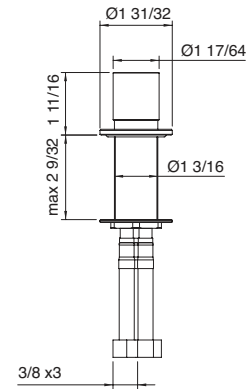

22mm Tailored faucets *Robinets à la carte*

Combine your choice of spouts and handles
Becs et poignées à combiner selon votre inspiration

Art. AA6006_04

Single-handle deckmount control mixer for lavatory faucet
Mitigeur sur plan avec poignée pour robinet de lavabo

$1,083.50

RTVT219

4 GPM
[15 L/min]

Art. IT11C8_01

Single-handle wallmount control mixer for lavatory faucet
Mitigeur mural avec poignée pour robinet de lavabo

$984.50

Art. 51A8ZZ03

Rough for Art. IT11C8_01
Valve pour Art. IT11C8_01

$324.50

RTVT254ZZ

4.8 GPM
[18 L/min]

INCLUDED
INCLUS

Art. 6011_01

Lavatory faucet spout
Bec de robinet de lavabo

$643.50

RTAT120

RTAE158

1.6 GPM
[6 L/min]