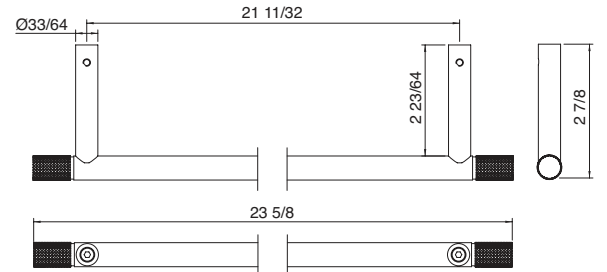

$726.00

RZIT8362BB01