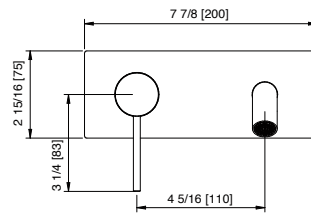

Art. 13B2_01
Wallmount lavatory faucet – Requires rough AA51A5ZZ01
Robinet de lavabo mural – Brut AA51A5ZZ01 requis

$1,133.00