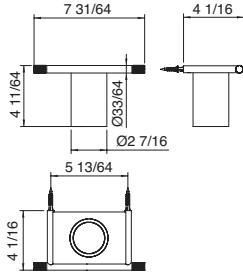

Accessories Accessoires_ 22mm

Art. 8304
Wallmount tumbler holder
Porte-verre mural

$814.00

RZIT9071BB01 RZIT8341BB01