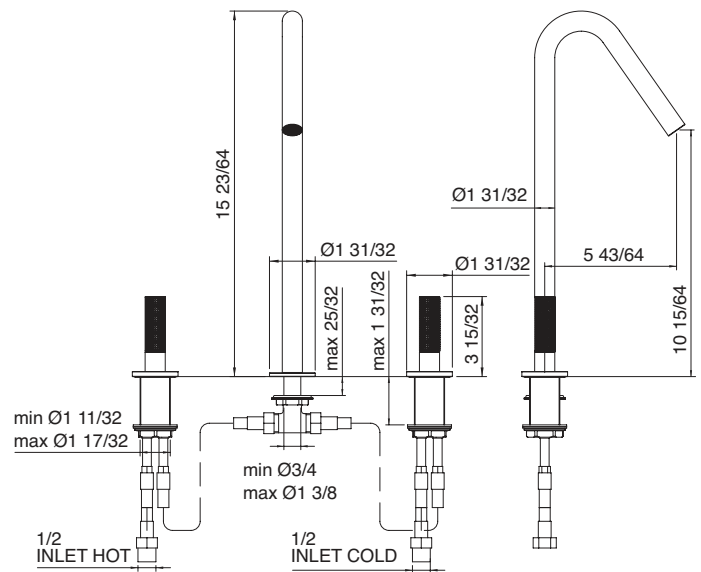

RTVT227

RTAT120

RTAE158

1.6 GPM
[6 L/min]