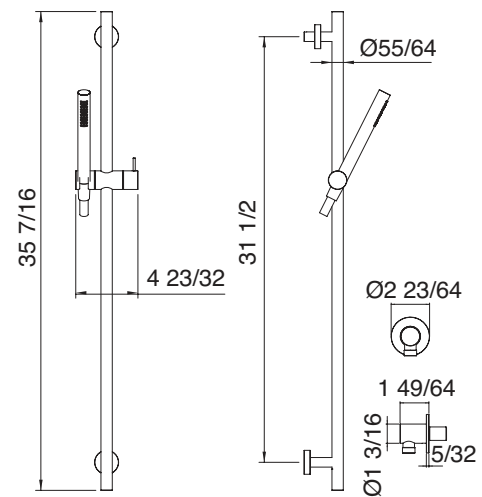

Art. 1347_01

Complete shower rail and waterway
Rail de douche complet et sortie murale

$2,502.50

1,5 M PVC

INOX

2,4 GPM
[9 L/min]