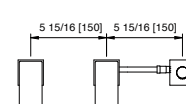

Recommended / Recommandé