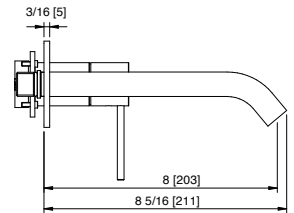

Long wallmount lavatory faucet – Requires rough AA51A5ZZ01
Robinet de lavabo mural long – Brut AA51A5ZZ01 requis

\$1,166.00

Art. 13A9_02

Long wallmount lavatory faucet – Requires rough AA51A5ZZ01
Robinet de lavabo mural long – Brut AA51A5ZZ01 requis