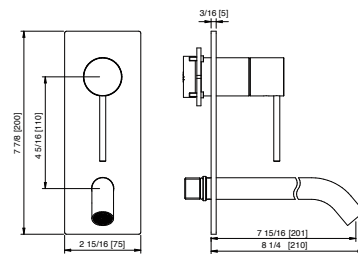

Lavatory faucets *Robinets de lavabo*_ 40mm

Art. 13A6_02

Long wallmount lavatory faucet – Requires rough AA51A5ZZ01
Robinet de lavabo mural long – Brut AA51A5ZZ01 requis

$1,166.00

Art. 13A9_02

Long wallmount lavatory faucet – Requires rough AA51A5ZZ01
Robinet de lavabo mural long – Brut AA51A5ZZ01 requis

$1,166.00

Art. 13B3_01

Long wallmount lavatory faucet – Requires rough AA51A5ZZ01
Robinet de lavabo mural long – Brut AA51A5ZZ01 requis

$1,166.00

Art. AA51A5ZZ01

Rough for Art. 13A6_02, 13A9_02, 13B3_01
Valve pour Art. 13A6_02, 13A9_02, 13B3_01

$379.50

RTVT254ZZ

RTAT120

RTAE158

9AA2IS50

1.6 GPM
[6 L/min]