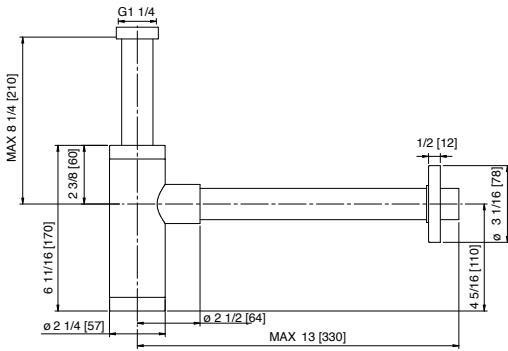

Art. RTSF116

Round p-trap
Syphon rond

\$753.50

40mm – diameter of faucet body
40mm – diamètre du corps du robinet

stainless steel
acier inoxydable

timeless practicality
fonctionnalité intemporelle

The 40mm collection, whose name evokes the diameter of the faucet body, was born from a desire to offer an extremely versatile faucet with classic shapes, whose design would be modernized by the use of stainless steel and purity of its lines. This desire has taken shape in this timeless collection, meeting the highest standards of quality.