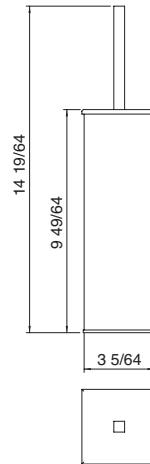

$572.00

Art. RTSA130
Round press pop-up drain with and without overflow
Drain pop-up à pression rond avec et sans trop-plein