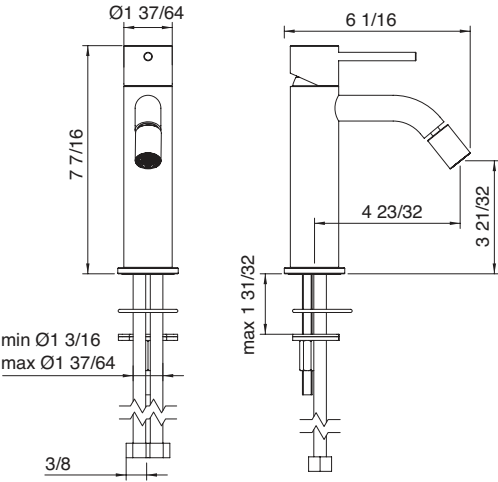

RTVT205

RTAE159

1.8 GPM
[7 L/min]