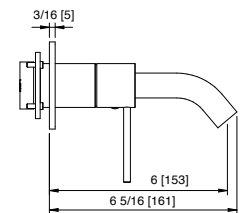

Art. 13B2_01
Wallmount lavatory faucet – Requires rough AA51A5ZZ01
Robinet de lavabo mural – Brut AA51A5ZZ01 requis

$1,133.00