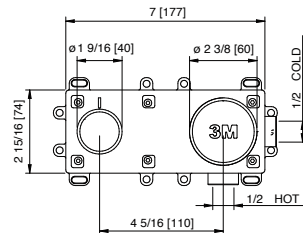

Art. AA51A5ZZ01

Rough for Art. 13A6_02, 13A9_02, 13B3_01
Valve pour Art. 13A6_02, 13A9_02, 13B3_01

$379.50

RTVT254ZZ

RTAT120

RTAE158

9AA2IS50

1.6 GPM
[6 L/min]