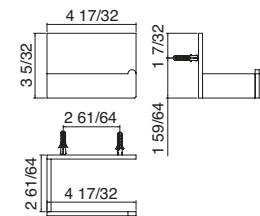

Art. 9001
Wallmount paper holder
Porte-papier mural

$401.50