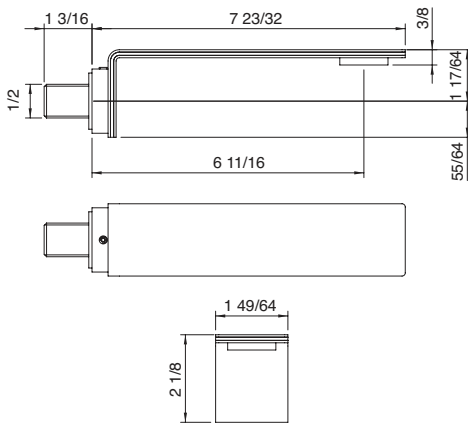

Art. 2863HF

Wallmount tub spout
Bec de bain mural

$1,925.00

RTAT111

RTAE126 - 14°

4.8 GPM
[18 L/min]