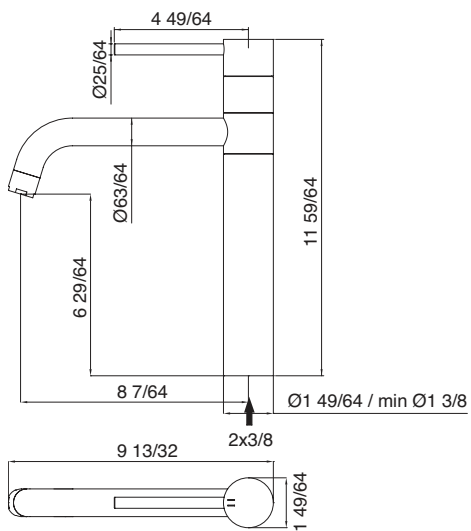

Art. 1331

Single-stream bar & kitchen faucet
Robinet de bar et de cuisine à un type de jet

$1,309.00