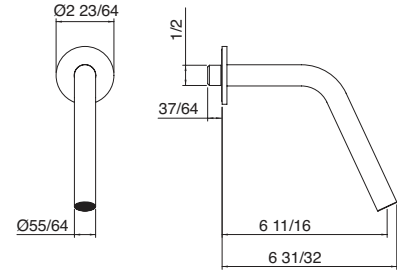

Art. 1163

Wallmount lavatory faucet spout
Bec de robinet de lavabo mural

\$467.50

RTAT120

RTAE158

1.6 GPM
[6 L/min]

Art. 1161

Long wallmount lavatory faucet spout
Bec de robinet de lavabo mural long