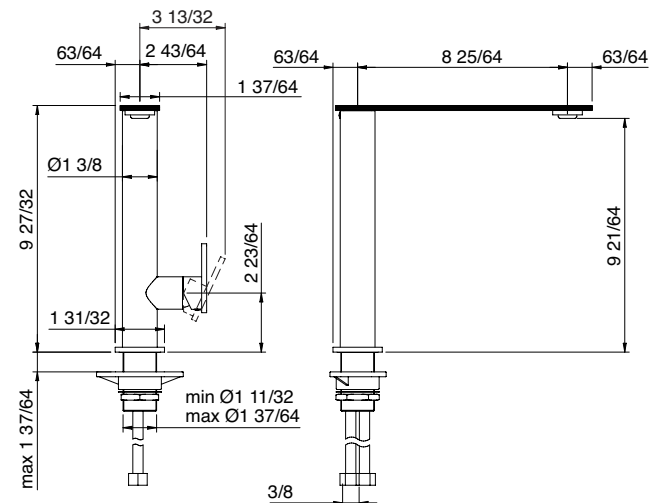

Art. 2831

Single stream mode bar & kitchen faucet
Robinet de bar et de cuisine à un type de jet

$2,519.00