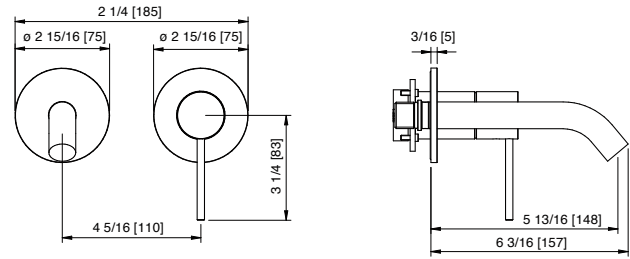

Art. 13C7_02
Wallmount lavatory faucet – Requires rough AA51A5ZZ01
Robinet de lavabo mural – Brut AA51A5ZZ01 requis

$1,111.00