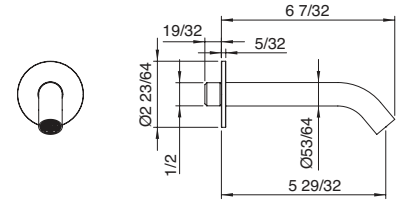

\$379.50

40mm Tailored faucets *Robinets à la carte*

Art. 1363

Wallmount faucet spout
Bec de robinet de lavabo mural

\$577.50

RTAT120

RTAE158

1.6 GPM
[6 L/min]