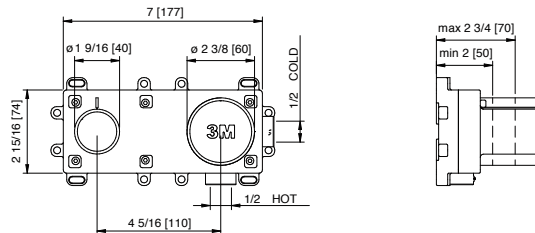

RTVT254ZZ

RTAT120

RTAE158

9AA2ISS0

1.6 GPM
[6 L/min]