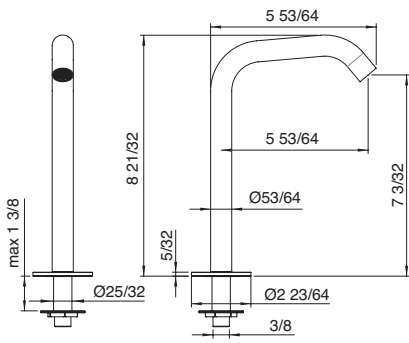

Lavatory faucet spout
Bec de robinet de lavabo

\$632.50

RTAT120

RTAE158

1.6 GPM
 [6 L/min]

Tailored faucets *Robinets à la carte* 40mm

Art. 1310_20
Medium lavatory faucet spout
Bec de robinet de lavabo moyen