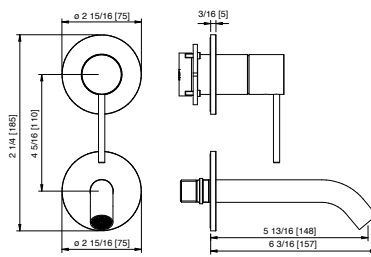

Art. AA51A5ZZ01
Rough for Art. 13C5_02, 13C7_02, 13D2_01
Valve pour Art. 13C5_01, 13C7_02, 13D2_01

$379.50