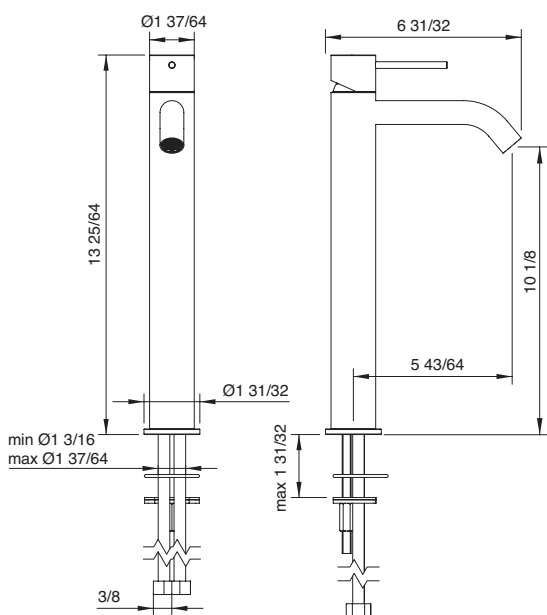

Art. 1327
Medium single-hole lavatory faucet
Robinet de lavabo monotrou moyen

\$1,215.50

Art. 1318

Tall single-hole lavatory faucet
Robinet de lavabo monotrou haut

\$1,358.50

RTVT205

RTAT120

RTAE158