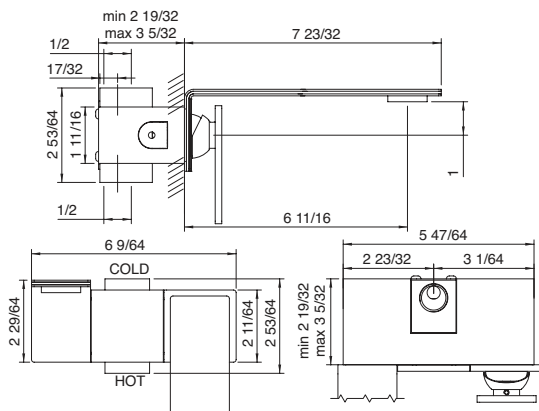

$2,656.50

Art. 2852_97
Long wallmount lavatory faucet
Robinet de lavabo mural long

$2,744.50

$935.00

$935.00