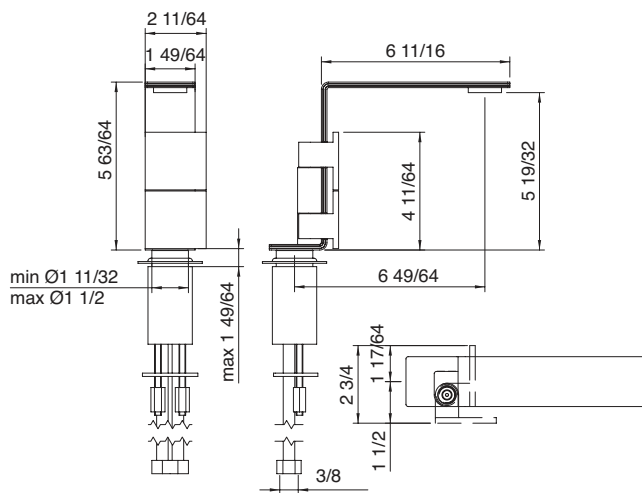

Art. 2514

Single-hole lavatory faucet with two levers
Robinet de lavabo monotrou à deux leviers

$4,103.00