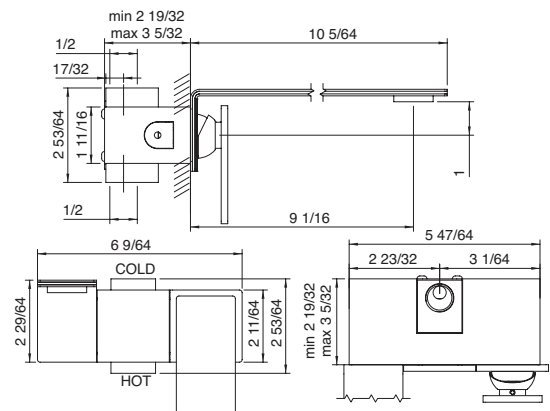

$2,656.50

Art. 2852_97
Long wallmount lavatory faucet
Robinet de lavabo mural long

$2,744.50

$935.00

$935.00