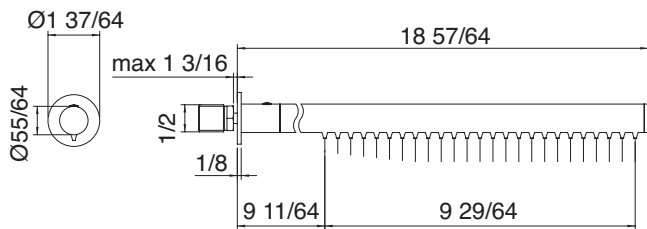

Art. 1147_03

Wallmount tubular rain head, requires manifold
Tête de pluie tubulaire murale, support requis

$863.50