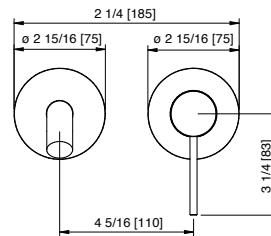

Art. 13C9_02

Long wallmount lavatory faucet – Requires rough AA51A5ZZ01
Robinet de lavabo mural long – Brut AA51A5ZZ01 requis

$1,149.50