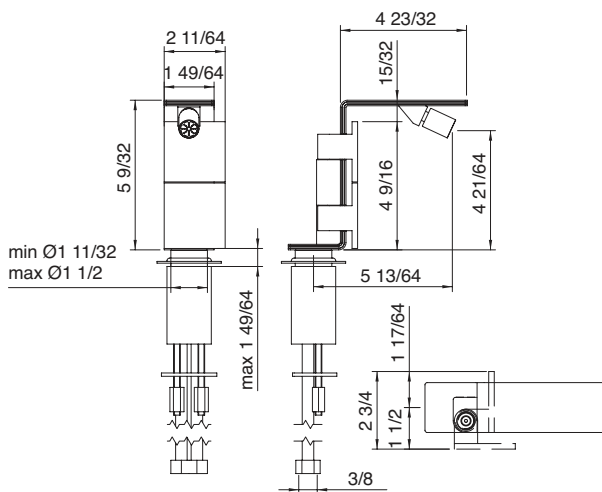

RTVT187

RTVT188

RTAT105

RTAE111

1.8 GPM
[7 L/min]