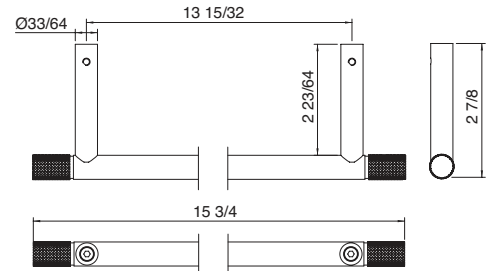

Art. 8365
19^{11/16}" wallmount single towel bar
Barre porte-serviettes murale de 19^{11/16}"

$522.50