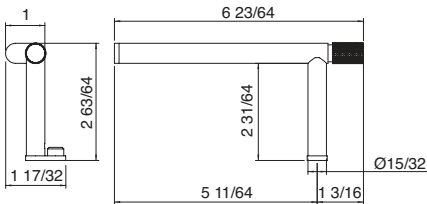

RZIT8316BB01

Art. 8326
19^{3/8}" wallmount shelf
Tablette murale de 19^{3/8}"

\$858.00

RZIT8326BB01

Art. 8311
Wallmount hook
Crochet mural

\$280.50

Art. 8301
Wallmount paper holder
Porte-papier mural

\$434.50