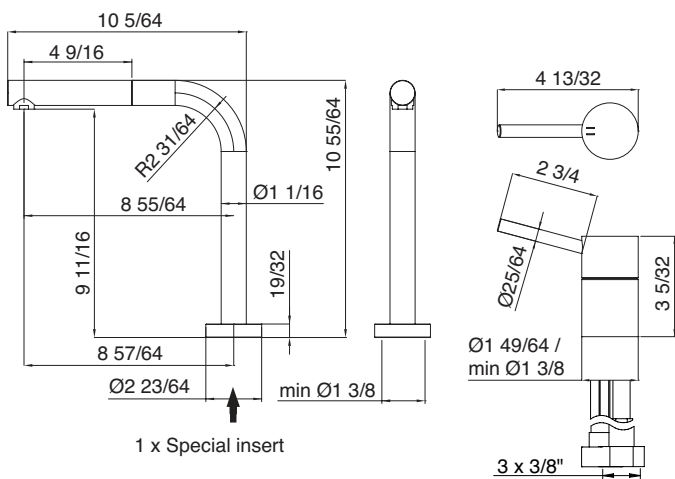

Art. 1329

Pull-out single stream mode kitchen faucet with side handle
Robinet de cuisine à un type de jet avec douchette rétractable et poignée monocommande latérale

$1,787.50