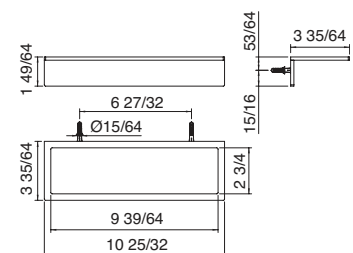

Art. 9005
23^{5/8}" wallmount single towel bar
Barre porte-serviettes murale de 23^{5/8}"

\$616.00

Art. 9062
10^{13/16}" wallmount shelf
Tablette murale de 10^{13/16}"

\$764.50

RZIT9062BB01

Accessories Accessoires_ 5mm