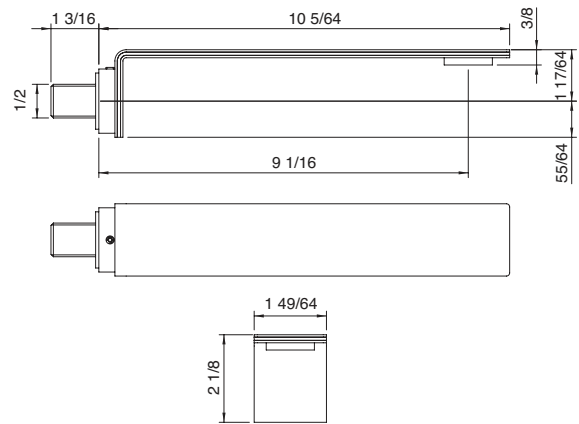

Art. 2861HF

Long wallmount tub spout
Bec de bain mural long

$2,007.50

RTAT111

RTAE126 - 14°

4.8 GPM
[18 L/min]