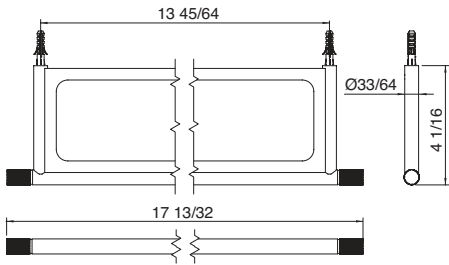

\$544.50

Art. 8362
 10^{13/16}" wallmount shelf
Tablette murale de 10^{13/16}"

\$726.00

RZIT8362BB01

Accessories Accessoires_ 22mm

Art. 8316
14^{7/16}" wallmount shelf
Tablette murale de 14^{7/16}"

\$792.00