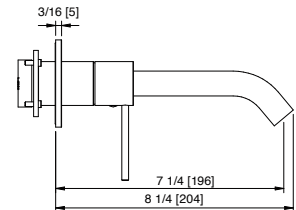

Art. 13D3_01

Long wallmount lavatory faucet – Requires rough AA51A5ZZ01
Robinet de lavabo mural long – Brut AA51A5ZZ01 requis

$1,149.50