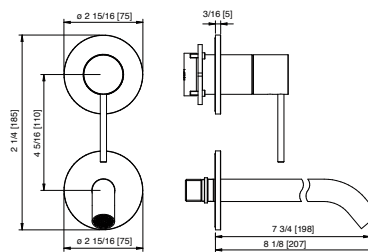

Lavatory faucets *Robinets de lavabo*_ 40mm

Art. 13C6_02

Long wallmount lavatory faucet – Requires rough AA51A5ZZ01
Robinet de lavabo mural long – Brut AA51A5ZZ01 requis

$1,149.50

Art. 13C9_02

Long wallmount lavatory faucet – Requires rough AA51A5ZZ01
Robinet de lavabo mural long – Brut AA51A5ZZ01 requis

$1,149.50

Art. 13D3_01

Long wallmount lavatory faucet – Requires rough AA51A5ZZ01
Robinet de lavabo mural long – Brut AA51A5ZZ01 requis

$1,149.50

Art. AA51A5ZZ01

Rough for Art. 13C6_02, 13C9_02, 13D3_01
Valve pour Art. 13C6_01, 13C9_02, 13D3_01

$379.50

RTVT254ZZ

RTAT120

RTAE158

9AA2IS50

1.6 GPM
[6 L/min]