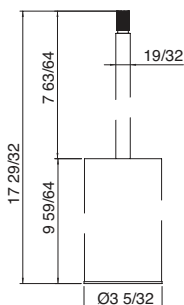

Art. 8307
Freestanding brush holder
Porte-brosse autoportant

$500.50