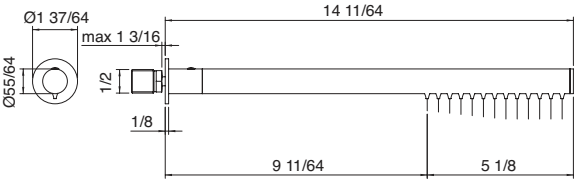

$643.50

1.1 GPM
[4 L/min]