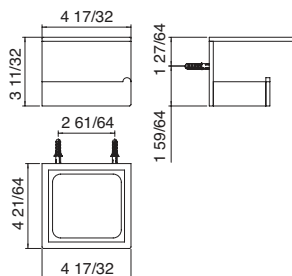

Art. 9059
Wallmount paper holder and shelf
Porte-papier mural et tablette

$638.00

RZIT905988B01