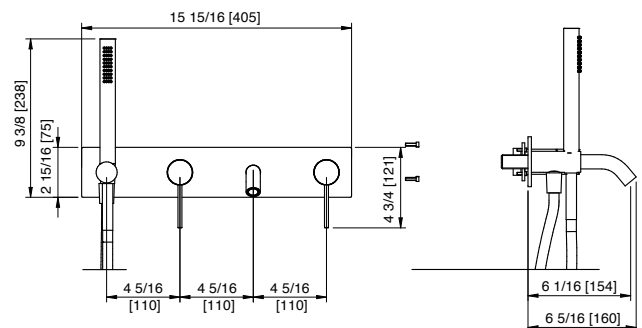

\$2,832.50

Art. 51D7ZZ12

Rough for Art. 13D7_03
Valve pour Art. 13D7_03

\$852.50

Bidet faucets
Robinets de bidet

Bidet faucets *Robinets de bidet*_ 40mm

P.80

Pop-up drain not included
Drain pop-up non inclus