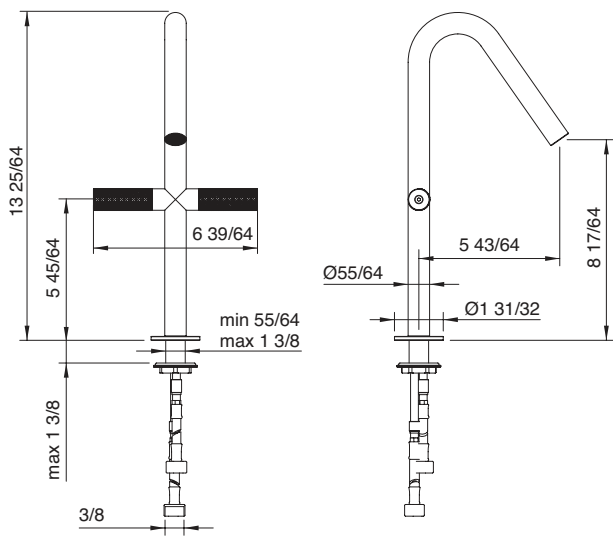

Art. 6053

Medium single-hole lavatory faucet with two handles
Robinet de lavabo monotrou moyen avec deux poignées

$1,452.00