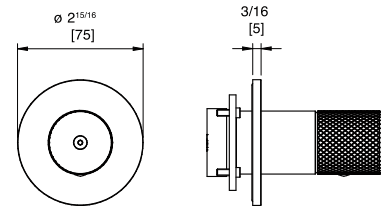

\$984.50

Art. 51A8ZZ03

Rough for Art. IT11C8_01
Valve pour Art. IT11C8_01

\$324.50

RTVT254ZZ

4.8 GPM
 [18 L/min]

INCLUDED
INCLUS

Art. 6011_01