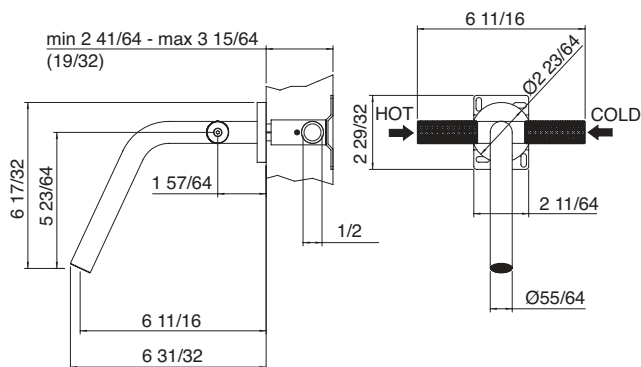

Art. 6051ZZ02

Rough for Art. 6051__03
Brut pour Art. 6051__03

$418.00

RTVT187

RTVT188

RTAT120

RTAE158

1.6 GPM
[6 L/min]

Art. 1151__03

Wallmount lavatory faucet
Robinet de lavabo mural

$1,193.50