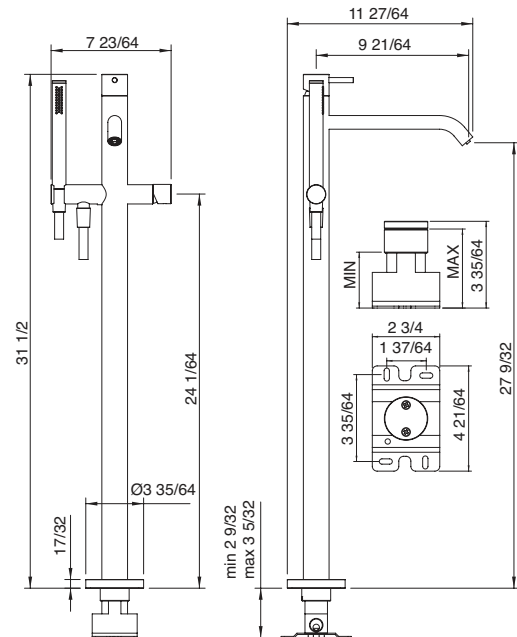

Art. 1314ZZ02

Rough for Art. 1303_01
Brut pour Art. 1303_01

$698.50

RTVT205

RTVT222

RTAT120

RTAE134

1,5 M PVC
RTFL511JJ

INOX
RTD0095IS

5.3 GPM
[20 L/min]

1.8 GPM
[7 L/min]