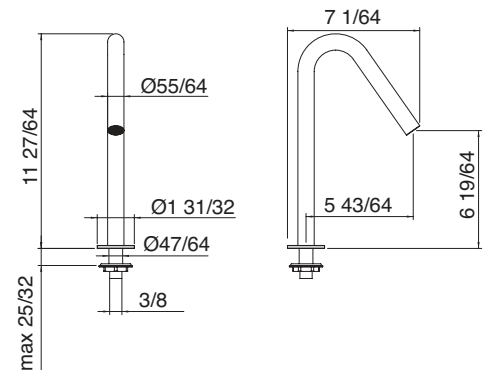

Lavatory faucet spout
Bec de robinet de lavabo

\$643.50

RTAT120

RTAE158

1.6 GPM
 [6 L/min]

Tailored faucets *Robinets à la carte* 22mm

Art. 6054_01
Lavatory faucet spout
Bec de robinet de lavabo

\$687.50