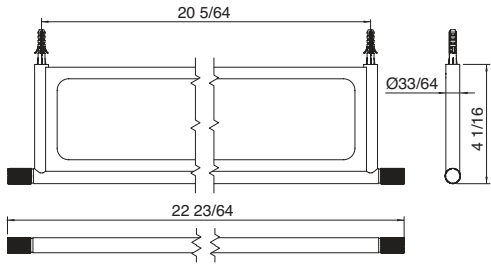

Art. 8326
19^{3/8}" wallmount shelf
Tablette murale de 19^{3/8}"

$858.00

RZIT8326BB01