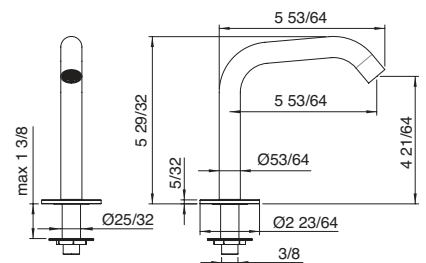

Lavatory faucet spout
Bec de robinet de lavabo

\$632.50

RTAT120

RTAE158

1.6 GPM
 [6 L/min]

Tailored faucets *Robinets à la carte* 40mm

Art. 1310_20
Medium lavatory faucet spout
Bec de robinet de lavabo moyen