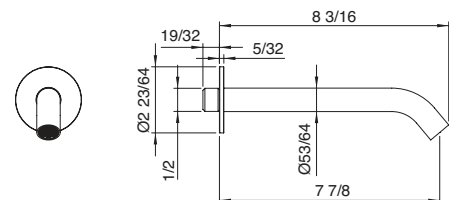

40mm Tailored faucets *Robinets à la carte*

Art. 1363

Wallmount faucet spout
Bec de robinet de lavabo mural

$577.50

RTAT120

RTAE158

1.6 GPM
[6 L/min]

Art. 1361

Long wallmount faucet spout
Bec de robinet de lavabo mural long

$610.50

RTAT120

RTAE158

1.6 GPM
[6 L/min]

Art. 1363HF

High flow round wallmount spout
Bec mural rond à haut débit

$577.50

RTAT120

RTAE134

5.3 GPM
[20 L/min]

Art. 1361HF

Long high flow round wallmount spout
Bec mural rond à haut débit long

$610.50

RTAT120

RTAE134

5.3 GPM
[20 L/min]