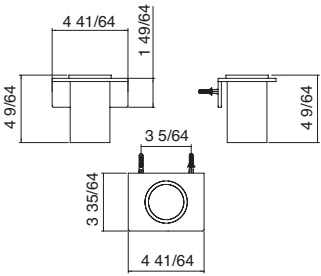

Accessories Accessoires_ 5mm

Art. 9004
Wallmount tumbler holder
Porte-verre mural

$676.50

RZIT9071BB01