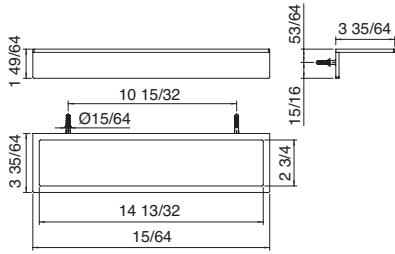

Art. 9005
23^{5/8}" wallmount single towel bar
Barre porte-serviettes murale de 23^{5/8}"

\$616.00

Art. 9062
10^{13/16}" wallmount shelf
Tablette murale de 10^{13/16}"

\$764.50

RZIT9062BB01

Accessories Accessoires_ 5mm