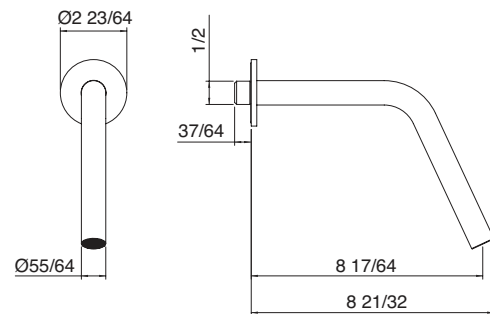

RTAT120

RTAE134

4.8 GPM
[18 L/min]