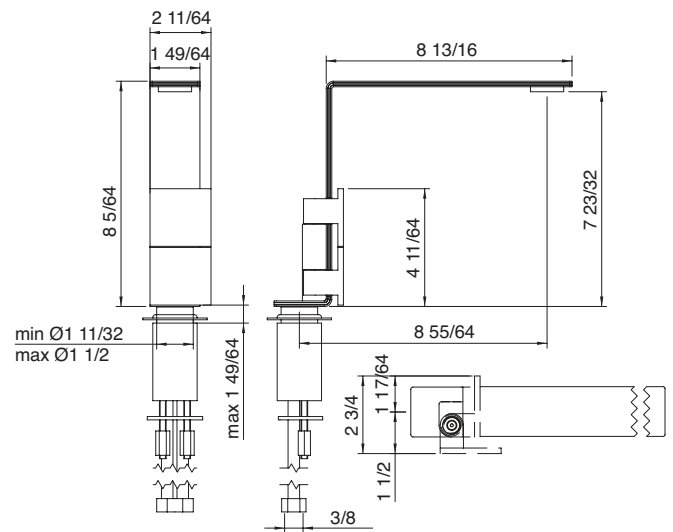

Art. 2515

Tall single-hole lavatory faucet with two levers
Robinet de lavabo monotrou haut à deux leviers

$4,400.00