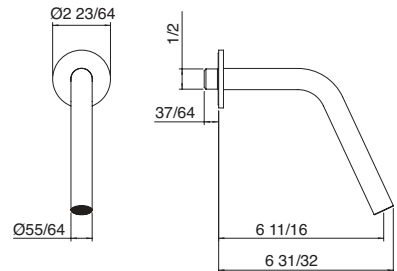

RTAT120

RTAE134

4.8 GPM
[18 L/min]