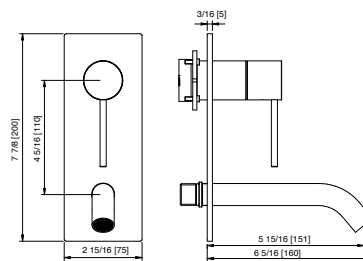

Art. AA51A5ZZ01
Rough for Art. 13A5_02, 13A7_02, 13B2_01
Valve pour Art. 13A5_02, 13A7_02, 13B2_01

$379.50