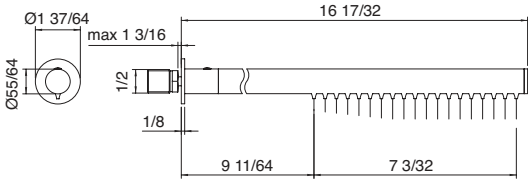

\$643.50

1.1 GPM
 [4 L/min]

Art. 1147_02
 Wallmount tubular rain head, requires manifold
Tête de pluie tubulaire murale, support requis

\$753.50

1.1 GPM
 [4 L/min]

Shower _Wallmount rain heads *Têtes de pluie murales*