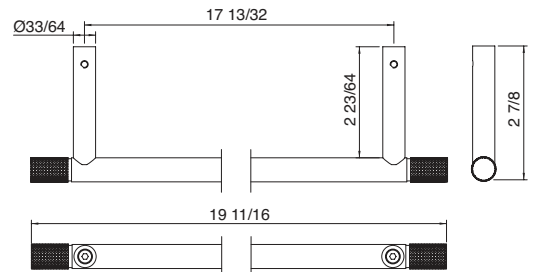

22mm _Accessories Accessoires

$1,567.50

RWIT9071_01 RZIT9071BB01 RZIT8374BB01

Art. 8324
12" wallmount single towel bar
Barre porte-serviettes murale de 12"

$478.50

Art. 8306
15^{3/4}" wallmount single towel bar
Barre porte-serviettes murale de 15^{3/4}"

$500.50

$522.50

$544.50

Art. 8362
10^{13/16}" wallmount shelf
Tablette murale de 10^{13/16}"

$726.00

RZIT8362BB01