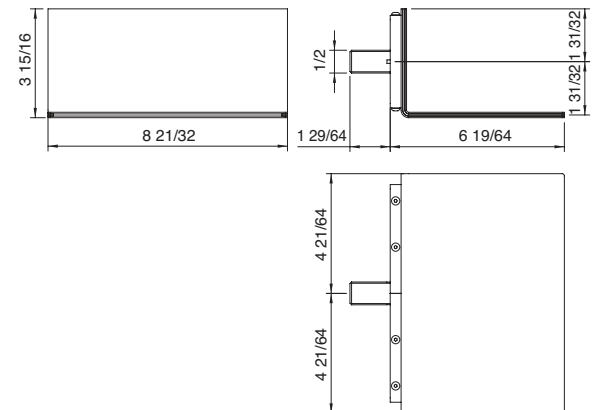

\$704.00

Shower _Wallmount waterfall *Chute d'eau murale*

Art. 2847_21
Wallmount cascading chute
Chute d'eau murale

\$1,754.50

Art. 2847_22
Wallmount cascading chute
Chute d'eau murale

\$1,974.50

Shower Complete shower rail *Rail de douche complet*