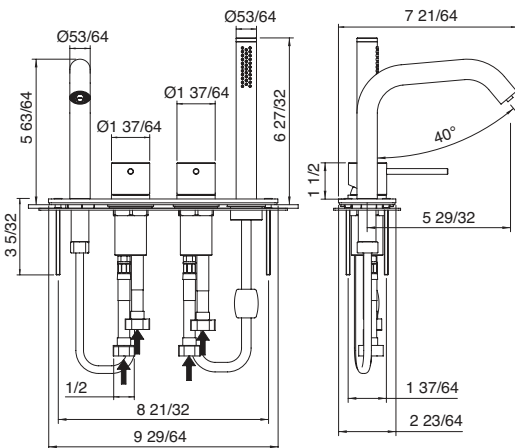

Art. 1368

4-piece deckmount tub filler with handshower
Robinet de bain 4 morceaux avec douchette

$4,466.00