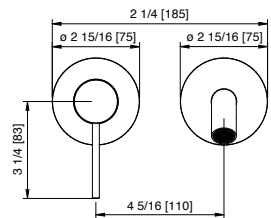

Art. 13D3_01

Long wallmount lavatory faucet – Requires rough AA51A5ZZ01
Robinet de lavabo mural long – Brut AA51A5ZZ01 requis

$1,149.50