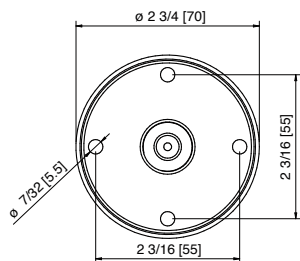

Tailored faucets *Robinets à la carte* 22mm

Art. 6054_01
Lavatory faucet spout
Bec de robinet de lavabo

$687.50

$720.50

$913.00