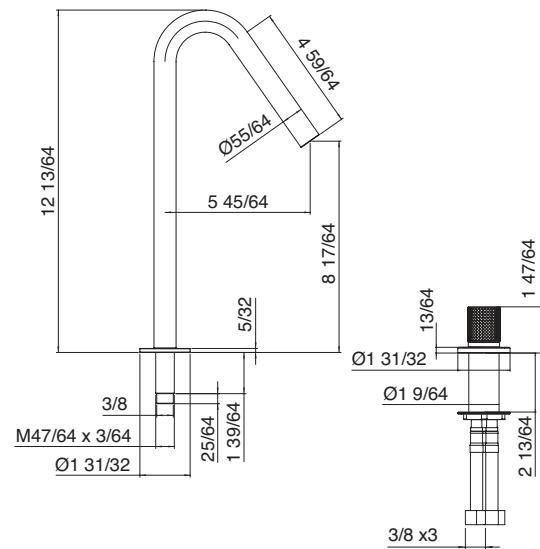

Art. 1133

Single stream mode bar & kitchen faucet with side handle
Robinet de bar et de cuisine à un type de jet avec poignée latérale

$1,413.50