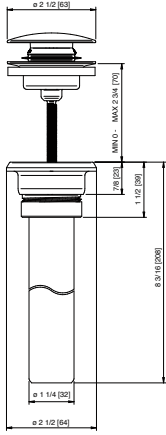

Tailored faucets *Robinets à la carte*_ 5mm

Art. RTSA130

Round press pop-up drain with and without overflow
Drain pop-up à pression rond avec et sans trop-plein

$143.00