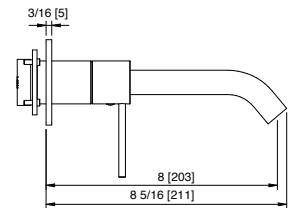

Art. 13B3_01

Long wallmount lavatory faucet – Requires rough AA51A5ZZ01
Robinet de lavabo mural long – Brut AA51A5ZZ01 requis

$1,166.00