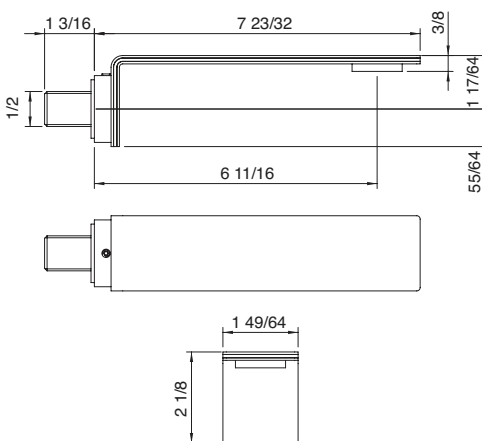

Art. 2863

Wallmount faucet spout
Bec de robinet de lavabo mural

$1,925.00

RTAT118

RTAE130 - 14°

1.6 GPM
[6 L/min]