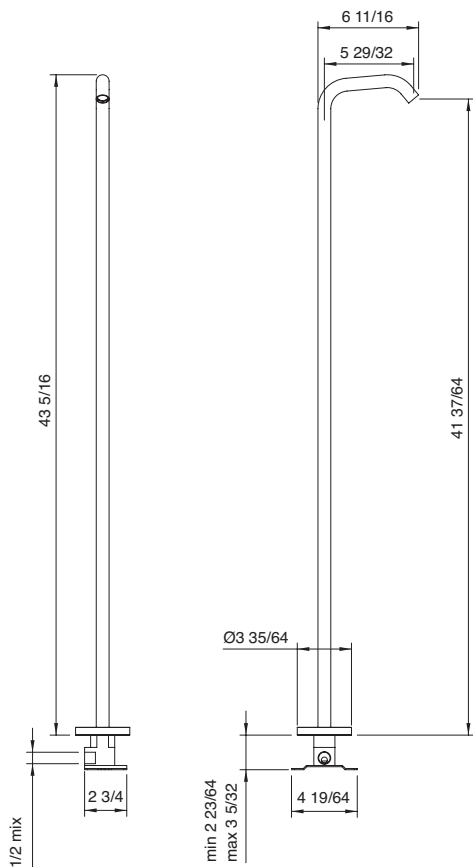

$1,930.50

Art. 1310ZZ41
Rough for Art. 1310_42
Brut pour Art. 1310_42

$379.50