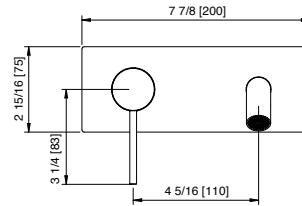

Art. 13B3_01

Long wallmount lavatory faucet – Requires rough AA51A5ZZ01
Robinet de lavabo mural long – Brut AA51A5ZZ01 requis

$1,166.00