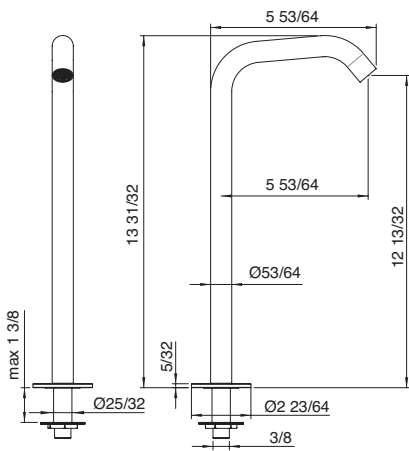

Tailored faucets *Robinets à la carte* 40mm

Art. 1310_20
Medium lavatory faucet spout
Bec de robinet de lavabo moyen

$665.50

$698.50

$1,930.50

Art. 1310ZZ41
Rough for Art. 1310_42
Brut pour Art. 1310_42

$379.50