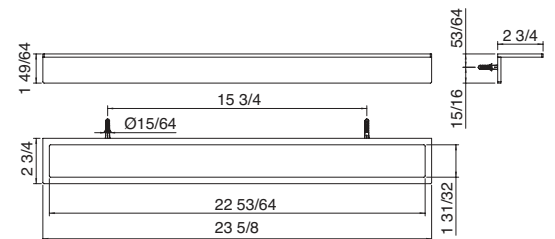

Art. 9005
23^{5/8}" wallmount single towel bar
Barre porte-serviettes murale de 23^{5/8}"

\$616.00

Art. 9062
10^{13/16}" wallmount shelf
Tablette murale de 10^{13/16}"

\$764.50

RZIT9062BB01

Accessories Accessoires_ 5mm