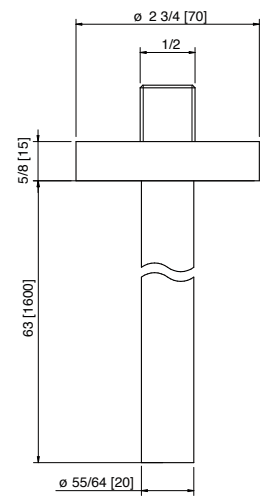

Tailored faucets *Robinets à la carte* 22mm

Art. 6054_01
Lavatory faucet spout
Bec de robinet de lavabo

$687.50

$720.50

$913.00