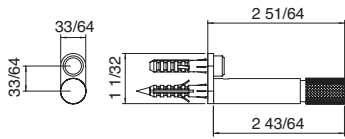

RZIT8316BB01

Art. 8326
19^{3/8}" wallmount shelf
Tablette murale de 19^{3/8}"

\$858.00

RZIT8326BB01

Art. 8311
Wallmount hook
Crochet mural

\$280.50

Art. 8301
Wallmount paper holder
Porte-papier mural

\$434.50