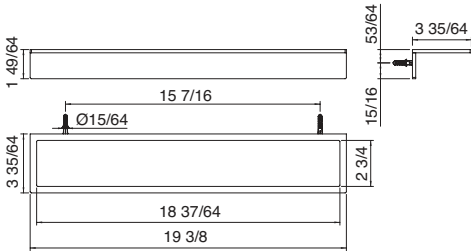

Art. 9026
19^{3/8}" wallmount shelf
Tablette murale de 19^{3/8}"

$984.50

RZIT902688B01