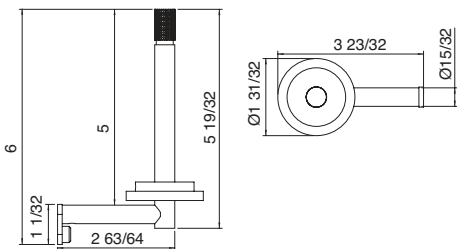

RZIT8316BB01

Art. 8326
19^{3/8}" wallmount shelf
Tablette murale de 19^{3/8}"

\$858.00

RZIT8326BB01

Art. 8311
Wallmount hook
Crochet mural

\$280.50

Art. 8301
Wallmount paper holder
Porte-papier mural

\$434.50