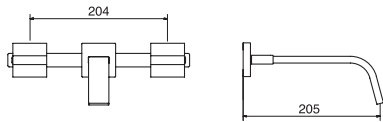

Wall mount basin faucet

CHROME

64122.99

$1,314.⁵⁰

- Includes one piece rough-in
- Drain not included
- 1.5 GPM (5.7 L/min.)