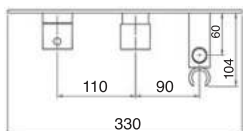

3/4" Thermostatic 2 way shower valve with spray TRIM ONLY

CHROME
36020RT.99 \$654.⁵⁰

- Round TRIM ONLY – Order rough-in separately
- Minimal plate design (330mm x 68mm)

3/4" Thermostatic 2 way shower valve with spray ROUGH-IN ONLY