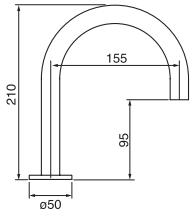

Widespread basin faucet

- Includes push drain
- 1.5 GPM (5.7 L/min.)

CHROME

XX108D.99

$962^{.50}

MONTREAL BLACK

XX108D.375

$1,380^{.50}

BRUSHED GOLD

XX108D.515

$1,380^{.50}