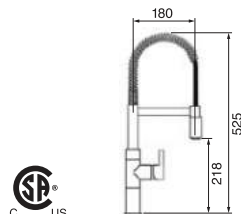

City kitchen faucet

- Dual spray
- Swivel spout
- 1.75 GPM (6.6 L/min.)

CHROME

34481.99

$830^{.50}

PVD BRUSHED NICKEL

34481.83

$1,072^{.50}