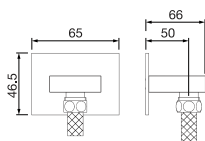

Edge wall supply elbow

CHROME

6031.99

$104.⁵⁰

- 1/2" Male NPT inlet
- Easy slide installation