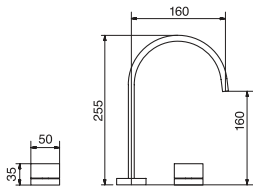

Widespread basin faucet

CHROME

64108D.99

$1,314.⁵⁰

- Includes push drain
- 1.5 GPM (5.7 L/min.)