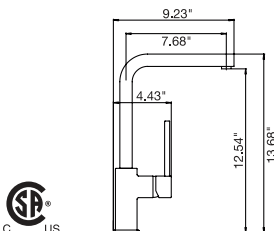

Volero kitchen faucet

- Swivel spout
- 1.75 GPM (6.6 L/min.)