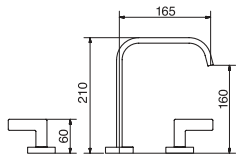

Widespread basin faucet

CHROME

62109D.99

$1,314.⁵⁰

- Includes push drain
- 1.5 GPM (5.7 L/min.)