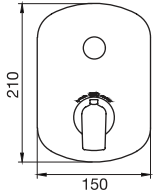

VALVES AND TRIMS

PushGo thermostatic valve and trim set - 1 control

CHROME

28401.99

\$874.⁵⁰

- Thermostatic valve with PushGo technology - 1 control
- Includes rough-in
- Instant flow when on
- 5 GPM (18.9 L/min)