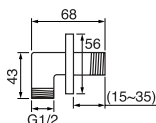

360 Square wall supply elbow

CHROME

6038.99

$93.⁵⁰

- 1/2" Male NPT inlet
- Sliding flange