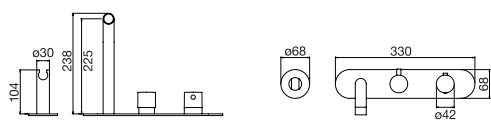

3/4" THERMOSTATIC wall mount tub with spray TRIM ONLY

CHROME

36341RT.99

$764.⁵⁰

- Round TRIM ONLY – Order rough-in separately
- Minimal plate design
- Hand shower on separate hook
- 8 GPM (30.3 L/min.)