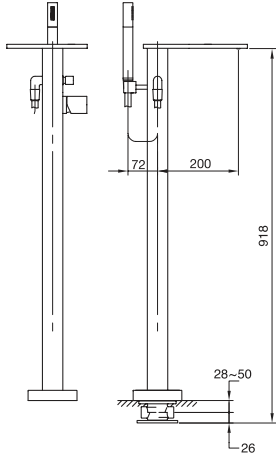

H30

FAUCETS

CHROME

30311.99

$3,294.⁵⁰

Floor mount tub filler with handshower

- Includes rough-in
- 6 GPM (22.7 L/min.)

H30