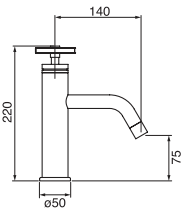

Single hole basin faucet

CHROME

63001D.99

$874.⁵⁰

- Includes push drain
- 3/8" Flexible supply hoses
- 1.5 GPM (5.7 L/min.)

Widespread basin faucet

CHROME

60108D.99

$984.⁵⁰

- Includes push drain
- 1.5 GPM (5.7 L/min.)