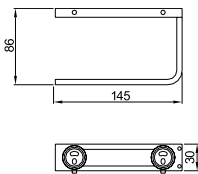

Sprouts

Kitchen

Decor & Parts

Accessories

Robe hook CHROME
2601.99 **\$60^{.50}**

300mm Towel bar/towel ring CHROME
2612.99 **\$181^{.50}**

Paper holder CHROME
2609.99 **\$137^{.50}**

18" Towel bar CHROME
2618.99 **\$258^{.50}**