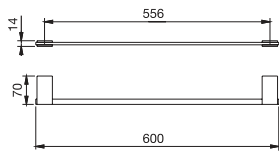

24" Towel bar CHROME
3324.99 $137.⁵⁰