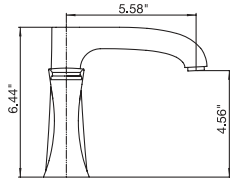

Widespread basin faucet

CHROME

33108D.99

$720.⁵⁰

- Includes push drain
- 1.5 GPM (5.7 L/min.)