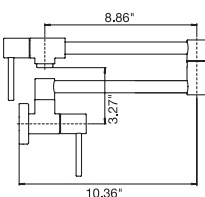

Volero wall mount pot filler

- 2 shut-offs
- Folds up against wall when not in use
- 1/2" NPT female inlet
- Mount 1/2" 90 elbow with solid backing, behind wall for hook up