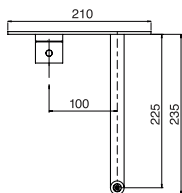

3 SIXTY

FAUCETS

Wall mount basin faucet **TRIM ONLY** CHROME **36122ST.99** **$401^{.50}**

- Square TRIM ONLY – Order rough-in separately
- Drain not included
- 2.2 GPM (8.3 L/min.)