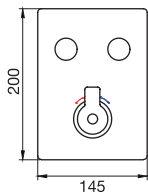

PushGo thermostatic valve and trim set - 2 controls

30402.99

$1,094.⁵⁰

- Thermostatic valve with PushGo technology - 2 controls
- Multiple outlets can be run simultaneously
- Includes rough-in
- Instant flow when on
- 5 GPM (18.9 L/min)