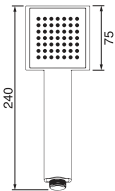

5024.99

\$82.⁵⁰

- Hand shower for 75111.99
- Easy clean nozzles

Kuba hand shower

CHROME

5023.99

\$82.⁵⁰

- Hand shower for 75112.99
- Easy clean nozzles