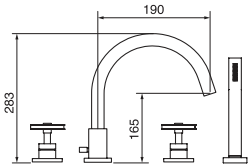

Floor mount tub filler with hand shower

CHROME
60311.99 **$2,524.⁵⁰**

- Includes rough-in
- 5 GPM (18.9 L/min.)