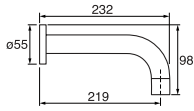

- 25mm Diameter
- 1/2" Male NPT inlet
- Sliding flange

8" Square tub spout

CHROME

4914.99

\$148.⁵⁰

- 25mm Diameter
- 1/2" Male NPT inlet
- Sliding flange

Edge tub spout

CHROME