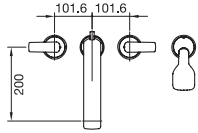

GENERATION

FAUCETS

4 Piece deck mount tub filler with hand shower

CHROME

28304.99

$984.⁵⁰

- 7 GPM (26.5 L/min.)