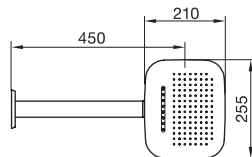

Generation wall mount rain head

CHROME

6068.99

$1,314.⁵⁰

- Wall arm included
- 2 Function rain shower with rain stream
- Easy clean nozzles
- 2 GPM (7.5 L/min.)