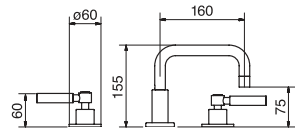

Widespread basin faucet

CHROME

66109D.99

$742.⁵⁰

- Includes push drain
- 1.5 GPM (5.7 L/min.)