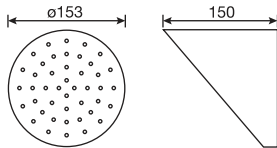

Pisa wall slanting rain head

CHROME
6096.99 $764.⁵⁰

- Easy clean nozzles
- High polished stainless steel
- Includes mounting bracket
- 2.5 GPM (9.5 L/min.)