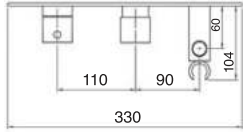

3 SIXTY

FAUCETS

3/4" Thermostatic 2 way shower valve with spray TRIM ONLY

- Square TRIM ONLY – Order rough-in separately
- Minimal plate design (330mm x 68mm)