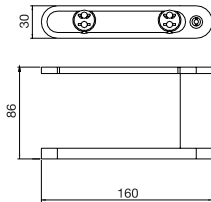

12" Towel bar/towel ring

CHROME

2712.99

\$181.50

Paper holder

CHROME

2709.99

\$137.50