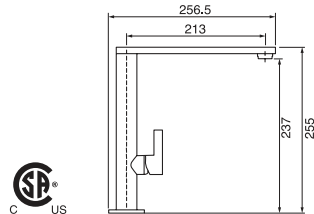

Solar kitchen faucet

- Swivel spout
- 1.75 GPM (6.6 L/min.)

CHROME

24713.99

$632^{.50}