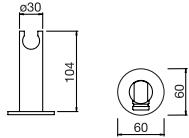

SHOWER RAILS

Round sprayer on round supply hook

CHROME

7430.99

$390.⁵⁰

- Metal sprayer
- Easy clean nozzles
- 1/2" Male NPT inlet
- Easy slide installation