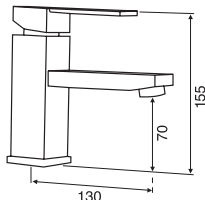

Quadra single hole basin faucet CHROME
41001D.99 $489.⁵⁰

- Includes push drain
- 3/8" Flexible supply hoses
- 1.5 GPM (5.7 L/min.)