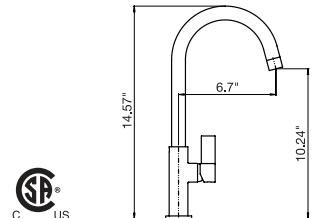

Solar kitchen/bar faucet

- Swivel spout
- 1.75 GPM (6.6 L/min.)

CHROME

24601N.99

$390^{.50}

PVD BRUSHED NICKEL

24601N.83

$511^{.50}