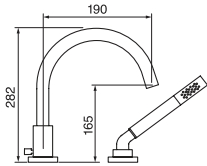

Series **83**

Series **84**

Series **85**

CHROME

4 Piece deck mount tub filler with hand shower

XX304.99

\$1,754.⁵⁰

• 8 GPM (30.3 L/min.)