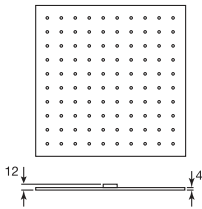

10" Square thin rain head

CHROME

6079.99

$522.⁵⁰

- 4mm in thickness
- Easy clean nozzles
- High polished stainless steel
- 2.5 GPM (9.5 L/min.)