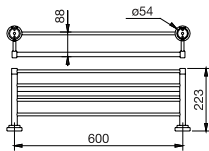

Accessories

24" Towel bar

CHROME
3424.99

\$115.⁵⁰

24" Towel shelf with bar

CHROME
3403.99

\$258.⁵⁰

- Recommend that brackets are mounted into studs