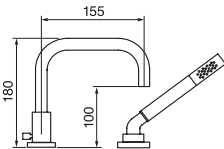

3 Piece deck mount tub filler with hand shower

CHROME

XX306.99

$1,424.⁵⁰

• 5 GPM (18.9 L/min.)