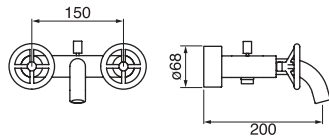

Wall mount tub filler with hand shower

- Hand shower on separate wall hook
- 5.3 GPM (20 L/min.)