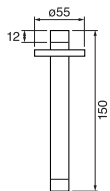

6" Ceiling arm with round flange CHROME
6006.99 **$71.⁵⁰**

- 1/2" Male NPT inlet
- Sliding flange