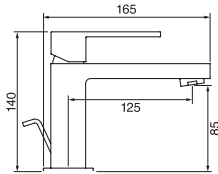

Single hole basin faucet

- Includes mechanical pop up drain
- 3/8" Flexible supply hoses
- 1.5 GPM (5.7 L/min.)

CHROME

46001.99

$654.⁵⁰

MATT BLACK

46001.175

$852.⁵⁰