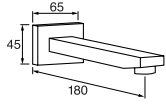

SPOUTS

Quadra tub spout

CHROME

4919.99

\$324.⁵⁰

- 1/2" Male NPT inlet
- Sliding flange
- Easy slide installation

Arona tub spout

CHROME