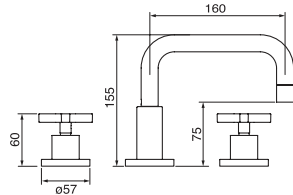

Widespread basin faucet

CHROME

47109D.99

$742.⁵⁰

- Includes push drain
- 1.5 GPM (5.7 L/min.)