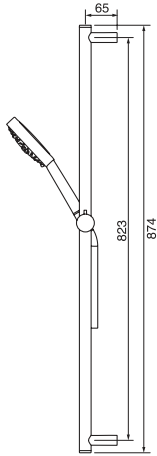

SHOWER RAILS

Shower rails

Shower rail kit

CHROME

75149.99

$500.⁵⁰

- Includes bar, hose and hand shower
- 3 Position spray
- Easy clean nozzles
- 2.5 GPM (9.5 L/min.)