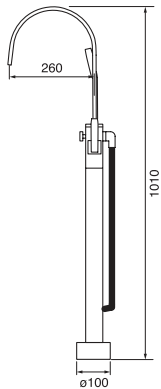

Floor mount tub filler with hand shower

CHROME

64311.99

$2,854.⁵⁰

- Includes rough-in
- 5 GPM (18.9 L/min.)