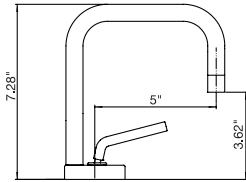

I'M SINGLE

FAUCETS

Razz single hole basin faucet

CHROME

38001.99

$434.⁵⁰

- Includes push drain
- 3/8" Flexible supply hoses
- 1.5 GPM (5.7 L/min.)