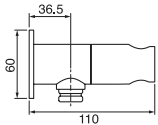

Wily hand shower & holder w/closure

CHROME

7436.99

$544.⁵⁰

- Round metal sprayer with square flange
- Easy clean nozzles
- 1/2" Male NPT inlet
- Turn mounting hook for on-off
- Easy slide installation