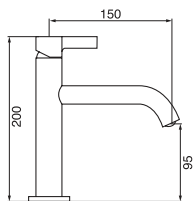

Blade single hole basin faucet CHROME
81001D.99 $544.⁵⁰

- Includes push drain
- 3/8" Flexible supply hoses
- 1.5 GPM (5.7 L/min.)