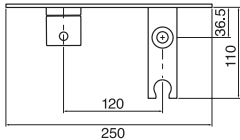

Intimacy shower - Round

CHROME

60050.99

$1,094.⁵⁰

- Thermostatic temp control
- Safety shut off – turn hand sprayer hook for on-off
- On-off trigger on sprayer
- Includes rough-in
- Extension available, see p.240