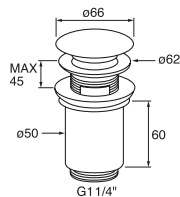

Round basin push drain

- Includes 1¼" tail piece
- OVERFLOW IN SINK

CHROME

C905.99 **$115.⁵⁰**