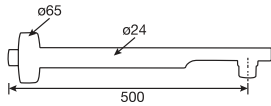

SHOWER ARMS

20" Shower arm with round flange CHROME
6020.99 **$159.⁵⁰**

- 1/2" Male NPT inlet
- Sliding flange