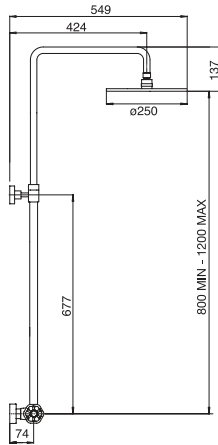

PVD MATT BLACK

61442.275

$1,974.⁵⁰

Thermostatic shower column

- Exposed thermostatic mixer with 2-way diverter
- Includes rain head, hand shower and hose
- 9¾" rain head
- Hand shower on separate hook
- Rainhead: 2.2 GPM (8.3 L/min.)