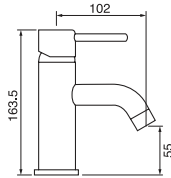

Single hole basin faucet

CHROME

20101D.99

$324.⁵⁰

- Includes push drain
- 3/8" Flexible supply hoses
- 1.5 GPM (5.7 L/min.)