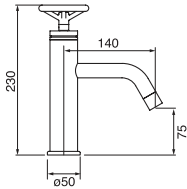

Shower rails
p.204

Rain heads
p.194

Valves and trims
p.25-27

Single hole basin faucet

CHROME

60001D.99

\$874.⁵⁰

- Includes push drain
- 3/8" Flexible supply hoses
- 1.5 GPM (5.7 L/min.)