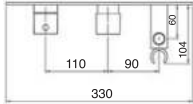

PROGRAM 1

FAUCETS

3/4" Thermostatic 2 way shower valve with spray

TRIM ONLY

CHROME

89020RT.99

$654.⁵⁰

- Round TRIM ONLY – Order rough-in separately
- Minimal plate design (330mm x 68mm)