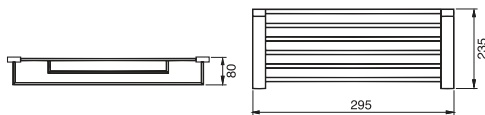

Shampoo wire basket CHROME **3305.99** **$302.50**