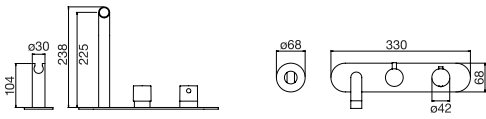

3/4" THERMOSTATIC wall mount tub with spray TRIM ONLY

- Round TRIM ONLY – Order rough-in separately
- Minimal plate design
- Hand shower on separate hook
- 8 GPM (30.3 L/min.)