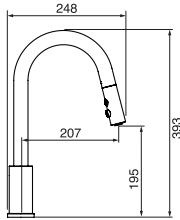

KITCHEN

Volero kitchen faucet

- Pull down aerator with dual function spray
- Swivel spout
- 1.75 GPM (6.6 L / min)

CHROME

66781.99 **$357.⁵⁰**

BRUSHED NICKEL

66781.81 **$467.⁵⁰**