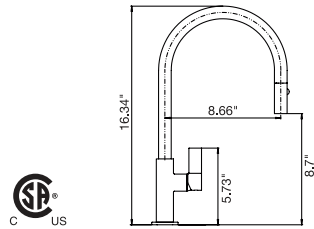

KITCHEN

Solar kitchen faucet

- Pull down aerator w/ dual function spray
- Swivel spout
- 1.75 GPM (6.6 L/min.)

CHROME

24781.99

$654^{.50}