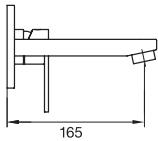

Wall mount basin faucet

CHROME

27122.99

$544.⁵⁰

- Lead free brass
- Drain not included
- 3/8" flexible supply hoses
- 2.2 GPM (8.3 L/min.)