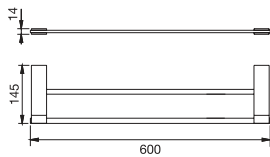

Sprouts

Kitchen

Decor & Parts

Accessories

18" Towel bar CHROME
3318.99 \$126.⁵⁰

24" Towel bar CHROME
3324.99 \$137.⁵⁰

24" Double towel bar CHROME
3325.99 \$192.⁵⁰

24" Towel shelf with bar CHROME
3303.99 \$302.⁵⁰