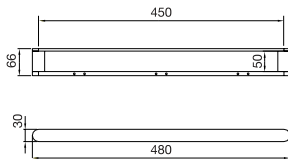

18" Towel bar

CHROME

2718.99

$258.50

- Recommend that brackets are mounted into studs