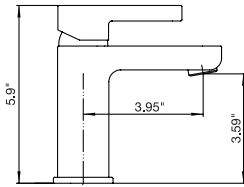

Single hole basin faucet

CHROME

34001D.99

$302.⁵⁰

- Includes push drain
- 3/8" Flexible supply hoses
- 1.5 GPM (5.7 L/min.)

- Century ☐
- Blacksmith ☐
- H3O ☐
- Generation ☐
- Arona ☐
- Program 1 ☐
- 3 Sixty ☐
- Volero ☐
- Volax ☐
- Tech 2.0 ☐
- **City ☒**
- Smart ☐
- Edge ☐
- Lexus ☐
- Quadrato ☐
- I'm Single ☐