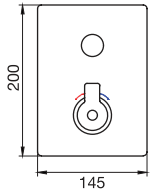

H30

VALVES AND TRIMS

- Century
- Blacksmith
- **H30**
- Generation
- Arona
- Program 1
- 3 Sixty
- Volero
- Volax
- Tech 2.0
- City
- Smart
- Edge
- Lexus
- Quadrato
- I'm Single

CHROME

PushGo thermostatic valve and trim set - 1 control

30401.99

$874.⁵⁰

- Thermostatic valve with PushGo technology - 1 control
- Includes rough-in
- Instant flow when on
- 5 GPM (18.9 L/min)