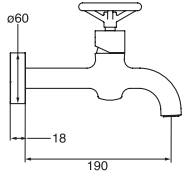

Single hole wall mount basin faucet

- Drain not included
- 1.5 GPM (5.7 L/min.)

CHROME

60121.99 **$874.⁵⁰**

GRAPHITE

60121.255 **$1,248.⁵⁰**

BRITISH GOLD

60121.535 **$1,248.⁵⁰**