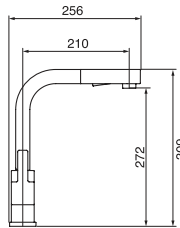

Kitchen faucet

- Pull out hand shower with dual function spray
- Swivel spout
- 1.75 GPM (6.6 L / min)

CHROME

56781.99 **$467.⁵⁰**

BRUSHED NICKEL

56781.81 **$610.⁵⁰**