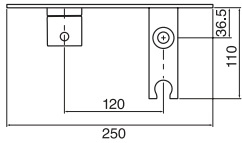

3 SIXTY

FAUCETS

- Century
- Blacksmith
- H30
- Generation
- Arona
- Program 1
- **3 Sixty**
- Volero
- Volax
- Tech 2.0
- City
- Smart
- Edge
- Lexus
- Quadrato
- I'm Single

Intimacy shower – Round

CHROME
36050.99 $1,094.⁵⁰

- Thermostatic temp control
- Safety shut off – turn hand sprayer hook for on-off
- On-off trigger on sprayer
- Includes rough-in
- Extension available, see p.240