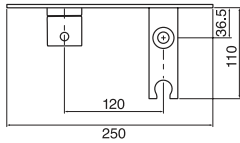

PROGRAM 1

FAUCETS

- Century
- Blacksmith
- H30
- Generation
- Arona
- **Program 1**
- 3 Sixty
- Volero
- Voilex
- Tech 2.0
- City
- Smart
- Edge
- Lexus
- Quadrato
- I'm Single

Intimacy shower – Round

CHROME

89050.99

$1,094.⁵⁰

- Thermostatic temp control
- Safety shut off – turn hand sprayer hook for on-off
- On-off trigger on sprayer
- Includes rough-in
- Extension available, see p.240