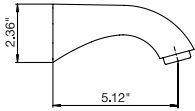

Arona tub spout

CHROME

4939.99

$247.⁵⁰

- 1/2" Female inlet