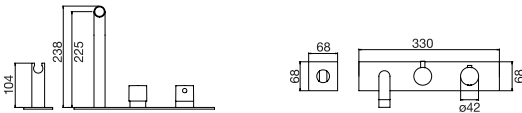

3/4" THERMOSTATIC wall mount tub with spray **TRIM ONLY** **CHROME** **89341T.99** **$764.⁵⁰**

- Square TRIM ONLY – Order rough-in separately
- Minimal plate design
- Hand shower on separate hook

3/4" THERMOSTATIC wall mount tub with spray **ROUGH-IN ONLY** **om341** **$852.⁵⁰**

- ROUGH-IN ONLY – Order trim separately
- 8 GPM (30.3 L/min.)
- Extension kit available, see p.241