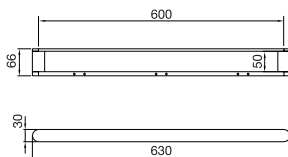

24" Towel bar

CHROME

2724.99

$291.50

- Recommend that brackets are mounted into studs