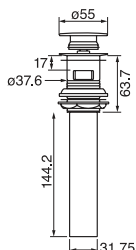

PLUMBING DECOR

Round basin push drain

- Push drain with overflow

CHROME

DR0699.99 **$115.⁵⁰**

GRAPHITE

DR0699.255 **$247.⁵⁰**

BRITISH GOLD

DR0699.535 **$247.⁵⁰**

MONTREAL BLACK

DR0699.375 **$247.⁵⁰**