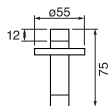

3" Ceiling arm with round flange CHROME
6002.99 **$60.⁵⁰**

- 1/2" Male NPT inlet
- Sliding flange