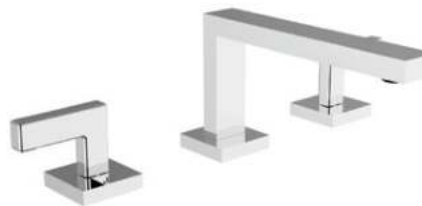

Wide spread basin faucet

- Includes push drain
- 1.5 GPM (5.7 L/min.)

CHROME

46108D.99

$1,314.⁵⁰