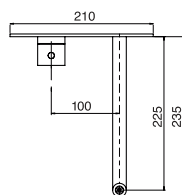

Wall mount basin faucet TRIM ONLY

- Round TRIM ONLY – Order rough-in separately
- Drain not included
- 2.2 GPM (8.3 L/min.)