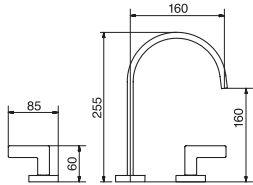

Widespread basin faucet

CHROME

62108D.99

$1,314.⁵⁰

- Includes push drain
- 1.5 GPM (5.7 L/min.)