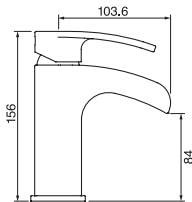

Fusion single hole basin faucet

CHROME

37101D.99

$434.⁵⁰

- Includes push drain
- 3/8" Flexible supply hoses
- 2.2 GPM (8.3 L/min.)