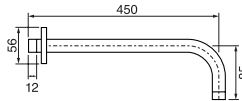

18" Shower arm with square flange

CHROME

6019.99

$104.⁵⁰

- 1/2" Male NPT inlet
- Sliding flange