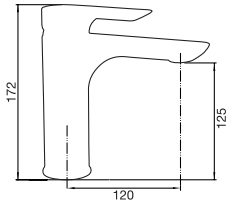

I'M SINGLE

FAUCETS

- Century
- Blacksmith
- H30
- Generation
- Arona
- Program 1
- 3 Sixty
- Volero
- Volax
- Tech 2.0
- City
- Smart
- Edge
- Lexus
- Quadrato

Infinity single hole basin faucet CHROME
43001D.99 $434.⁵⁰

- Includes push drain
- 3/8" Flexible supply hoses
- 1.5 GPM (5.7 L/min.)