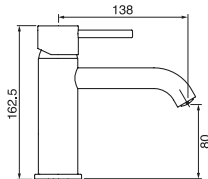

Single hole basin faucet

CHROME

20102D.99

$357.⁵⁰

- Includes push drain
- 3/8" Flexible supply hoses
- 1.5 GPM (5.7 L/min.)