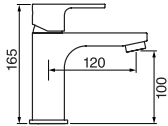

SMART

FAUCETS

Single hole basin faucet

CHROME

27001D.99

$379.⁵⁰

- Lead free brass
- Includes push drain
- 3/8" flexible supply hoses
- 2.2 GPM (8.3 L/min.)