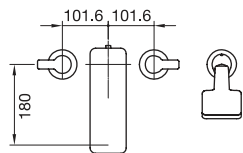

4 Piece deck mount tub filler with hand shower

CHROME

30304.99

$984.⁵⁰

- 6 GPM (22.7 L/m)