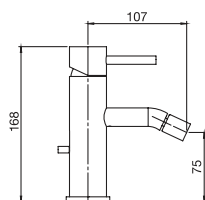

Single hole bidet faucet

- Includes mechanical pop up drain
- 3/8" Flexible supply hoses
- Swivel aerator