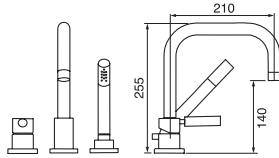

VOLERO

FAUCETS

3 Piece deck mount tub filler with spray

CHROME

66306.99

$1,204.⁵⁰

- 5 GPM (18.9 L/min.)