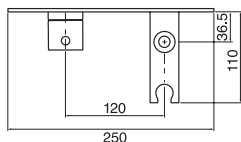

Intimacy shower – Square

CHROME

66051.99

$1,094.⁵⁰

- Thermostatic temp control
- Safety shut off - turn hand sprayer hook for on-off
- On-off trigger on sprayer
- Includes rough-in
- Extension available, see p.240