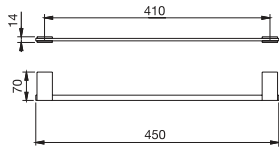

ACCESSORIES

ELEMENT

Shower valves

Shower heads

Shower rails

Body sprays

Sprouts

Kitchen

Decor & Parts

Accessories

18" Towel bar CHROME
3318.99 $126.⁵⁰