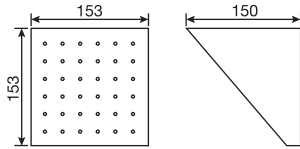

SHOWER HEADS

Karma wall slanting rain head

CHROME
6097.99 $764.⁵⁰

- Easy clean nozzles
- High polished stainless steel
- Includes mounting bracket
- 2.5 GPM (9.5 L/min.)