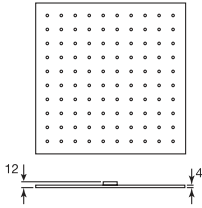

SHOWER HEADS

8" Square thin rain head

CHROME

6076.99

$412.⁵⁰

- 4mm in thickness
- Easy clean nozzles
- High polished stainless steel
- 2.5 GPM (9.5 L/min.)