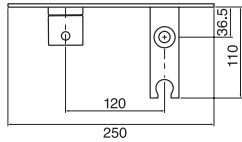

Intimacy shower – Square

CHROME

33051.99

$1,094.⁵⁰

- Thermostatic temp control
- Safety shut off – turn hand sprayer hook for on-off
- On-off trigger on sprayer
- Includes rough-in
- Extension available, see p.240