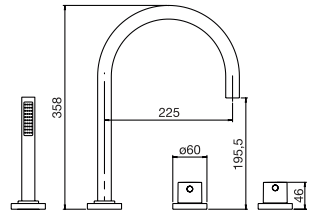

THERMOSTATIC 4 piece deck mount tub with spray

CHROME

36306.99

$3,184.⁵⁰

- 8 GPM (30.3 L/min.)