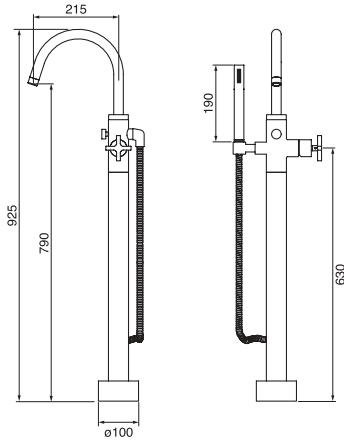

CHROME

Floor mount tub filler with hand shower

47311.99

$2,414.⁵⁰

- Includes rough-in
- 5 GPM (18.9 L/min.)