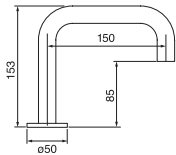

Widespread basin faucet

- Includes push drain
- 1.5 GPM (5.7 L/min.)

CHROME

XX109D.99

$962^{.50}

MONTREAL BLACK

XX109D.375

$1,380^{.50}

BRUSHED GOLD

XX109D.515

$1,380^{.50}