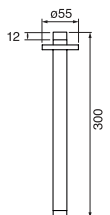

12" Ceiling arm with round flange CHROME
6008.99 **$93.⁵⁰**

- 1/2" Male NPT inlet
- Sliding flange