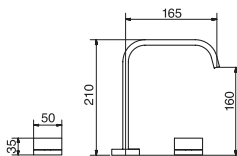

Widespread basin faucet

CHROME

64109D.99

$1,314.⁵⁰

- Includes push drain
- 1.5 GPM (5.7 L/min.)