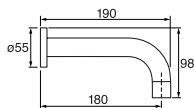

- 1/2" Male NPT inlet

8" Round tub spout

CHROME

4912.99

\$148.⁵⁰

- 25mm Diameter
- 1/2" Male NPT inlet
- Sliding flange

Modern round tub spout

CHROME