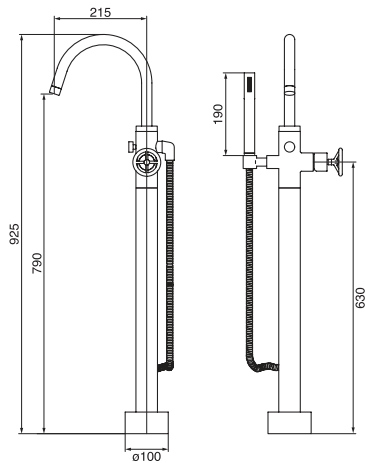

GRAPHITE
60311.255 **$3,591.⁵⁰**

BRITISH GOLD
60311.535 **$3,591.⁵⁰**