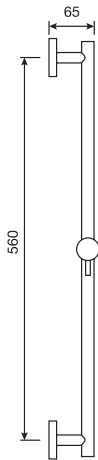

Razz shower rail kit

CHROME

75147.99

$247.⁵⁰

- Includes bar, hose and hand shower
- 3 Position spray with massage
- Easy clean nozzles
- Flow restricted to 1.5 GPM (5.7 L/min.)