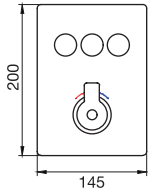

H30

VALVES AND TRIMS

CHROME

30403.99

$1,215⁵⁰

PushGo thermostatic valve and trim set - 3 controls

- Thermostatic valve with PushGo technology - 3 controls
- Multiple outlets can be run simultaneously
- Includes rough-in
- Instant flow when on
- 5 GPM (18.9 L/min)