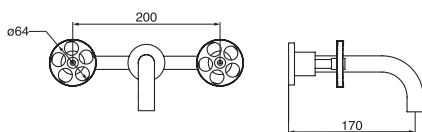

Wall mount basin faucet

- Includes one piece rough-in
- Drain not included
- 1.5 GPM (5.7 L/min.)

CHROME

63123.99 **$874.⁵⁰**

GRAPHITE

63123.255 **$1,248.⁵⁰**

BRITISH GOLD

63123.535 **$1,248.⁵⁰**