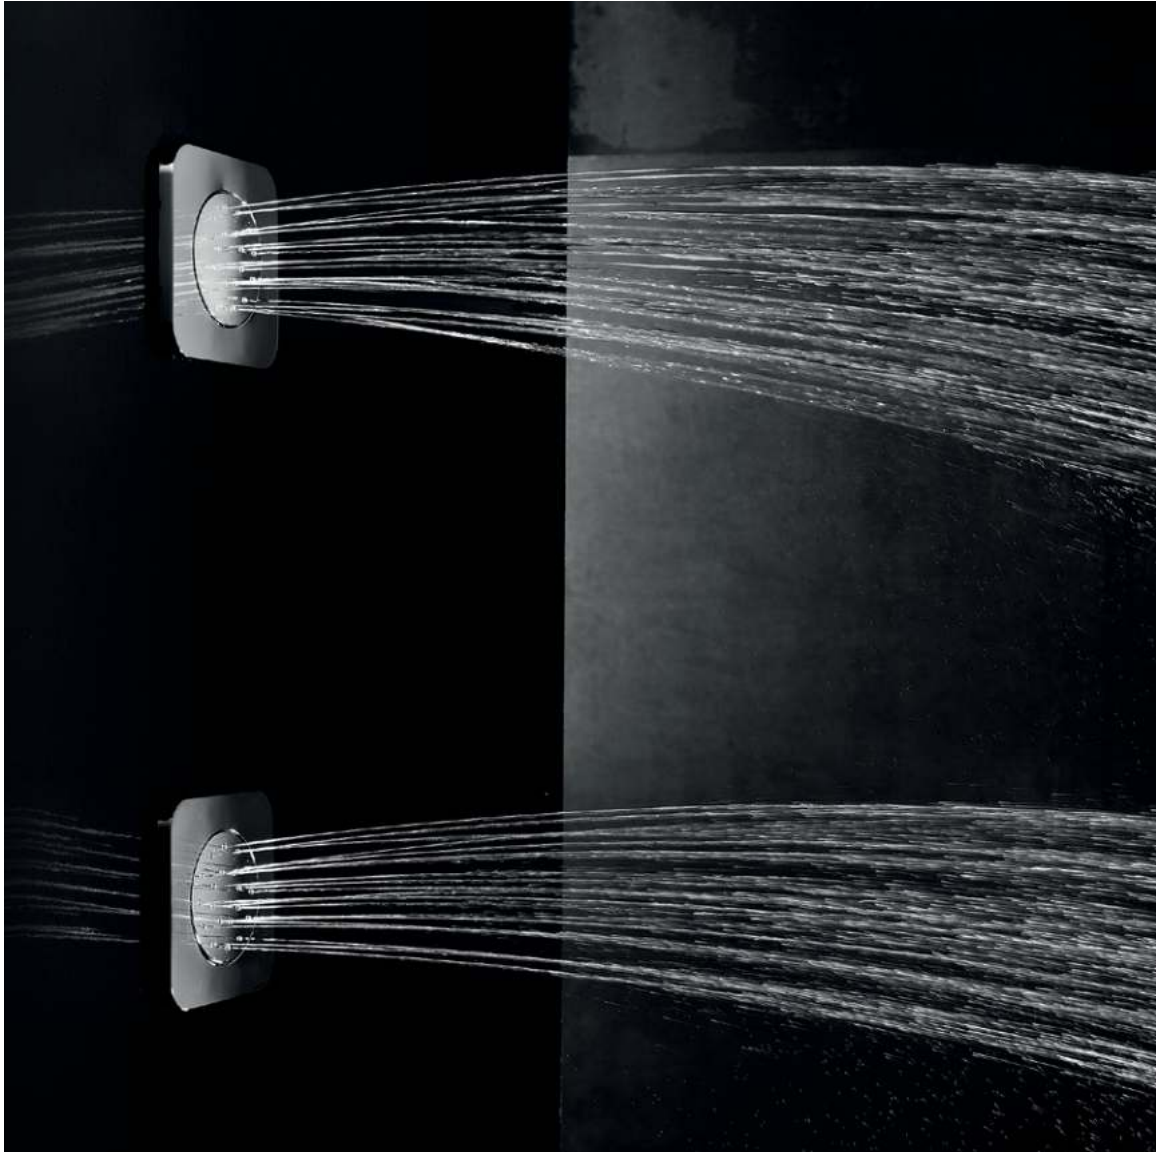

CHROME

6029.99

\$126.⁵⁰

- 1/2" Male NPT inlet
- Easy slide installation

BODY SPRAYS

MADE IN ITALY

BODY SPRAYS

Emotion round flush mount body spray CHROME
6046.99 **\$280^{.50}**