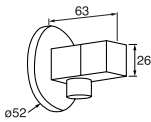

Square supply elbow with shut off

CHROME

6128SR.99

$93.⁵⁰

- Round flange
- Brass, chrome plated
- 1/2" Male NPT inlet
- Sliding flange