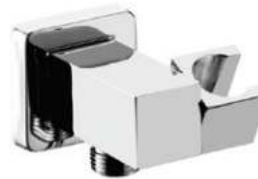

Square wall hook & supply

CHROME

6033.99

$126.⁵⁰

- Adjustable shower hook
- Built in wall supply
- Brass, chrome plated
- 1/2" Male NPT inlet
- Sliding flange