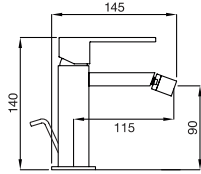

Single hole bidet faucet

CHROME

46281.99

$709.⁵⁰

- Includes mechanical pop up drain
- 3/8" Flexible supply hoses