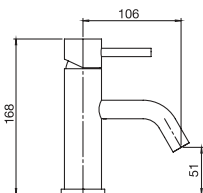

3 SIXTY

FAUCETS

- Century ☐
- Blacksmith ☐
- H30 ☐
- Generation ☐
- Arona ☐
- Program 1 ☐
- **3 Sixty** ☒
- Volero ☐
- Volax ☐
- Tech 2.0 ☐
- City ☐
- Smart ☐
- Edge ☐
- Lexus ☐
- Quadrato ☐
- I'm Single ☐

Single hole basin faucet

- Includes push drain
- 3/8" Flexible supply hoses
- 1.5 GPM (5.7 L/min.)