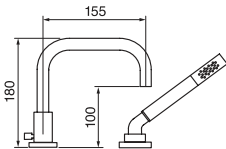

4 Piece deck mount tub filler with hand shower

CHROME

XX307.99

$1,754.⁵⁰

• 8 GPM (30.3 L/min.)