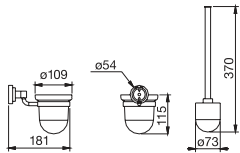

Wall mount water closet brush

CHROME
3433.99

$126.⁵⁰