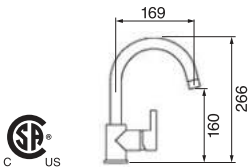

City kitchen/bar faucet

CHROME

34601N.99

$412.⁵⁰

- Swivel spout
- 1.75 GPM (6.6 L/min.)

PVD BRUSHED NICKEL

34601N.83

$533.⁵⁰