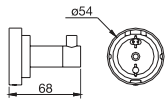

ACCESSORIES

ACCESSORIES

CONCORD

Robe hook

CHROME

3402.99

\$49.50

Towel ring