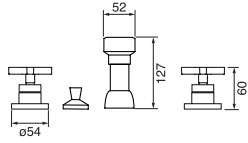

4 Hole bidet with vacuum breaker

CHROME

47285.99

$1,237.⁵⁰

- Includes mechanical pop up drain
- Vertical sprayer from bowl