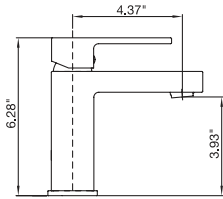

QUADRATO

FAUCETS

Single hole basin faucet

CHROME

21001.99

$434.⁵⁰

- Includes push drain
- 3/8" Flexible supply hoses
- 1.5 GPM (5.7 L/min.)

- Century
- Blacksmith
- H3O
- Generation
- Arona
- Program 1
- 3 Sixty
- Volero
- Volax
- Tech 2.0
- City
- Smart
- Edge
- Lexus
- **Quadrato**
- I'm Single