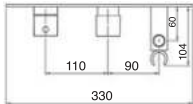

3/4" Thermostatic 2 way shower valve with spray

TRIM ONLY

CHROME

89020T.99

\$654.⁵⁰

- Square TRIM ONLY – Order rough-in separately
- Minimal plate design (330mm x 68mm)

3/4" Thermostatic 2 way shower valve with spray