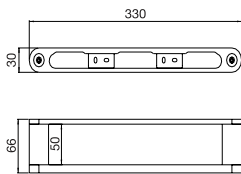

12" Towel bar/towel ring

CHROME

2712.99

\$181.50

Paper holder

CHROME

2709.99

\$137.50