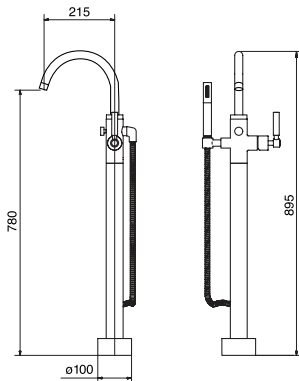

Floor mount tub filler with hand shower

CHROME

66311.99

$2,414.⁵⁰

- Includes rough-in
- 5 GPM (18.9 L/min.)