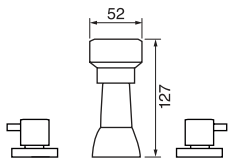

20285.99

\$1,237.⁵⁰

- Includes mechanical pop up drain
- Vertical sprayer from bowl

Intimacy shower – Round

CHROME

66050.99

\$1,094.⁵⁰

- Thermostatic temp control
- Safety shut off - turn hand sprayer hook for on-off
- On-off trigger on sprayer
- Includes rough-in
- Extension available, see p.240