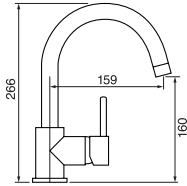

Single hole basin faucet

CHROME

20601D.99

$390.⁵⁰

- Includes push drain
- Swivel spout
- 3/8" Flexible supply hoses
- 1.5 GPM (5.7 L/min.)