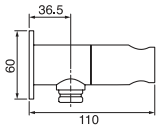

SHOWER RAILS

Shower valves

Shower heads

Shower rails

Body sprays

Sprouts

Kitchen

Decor & Parts

Accessories

Wily hand shower & holder w/closure

CHROME

7434.99

$489.⁵⁰

- Round metal sprayer with round flange
- Easy clean nozzles
- 1/2" Male NPT inlet
- Turn mounting hook for on-off
- Easy slide installation