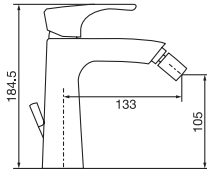

Single hole bidet faucet

CHROME

33281.99

\$654.⁵⁰

- Includes mechanical pop up drain
- 3/8" Flexible supply lines
- Swivel aerator

Intimacy shower – Square

CHROME

33051.99