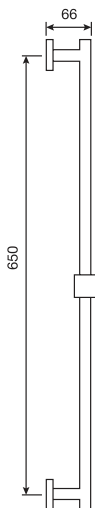

\$379.⁵⁰

- Includes bar, hose and hand shower
- 3 Position spray with massage
- Easy clean nozzles
- 2.5 GPM (9.5 L/min.)

Kuba shower rail kit

CHROME

75112.99

\$379.⁵⁰

- Includes bar, hose and hand shower
- Easy clean nozzles
- Flow restricted to 1.5 GPM (5.7 L/min.)