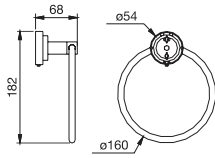

Towel ring

CHROME

3406.99

$71.50