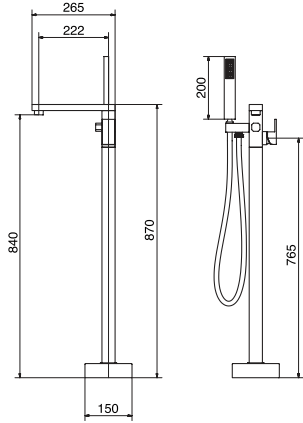

Floor mount tub filler with hand shower

- Includes rough-in
- 5 GPM (18.9 L/min.)

CHROME

46311.99

$2,084.⁵⁰

MATT BLACK

46311.175

$2,634.⁵⁰

THERMOSTATIC Floor mount tub filler with hand shower

- Includes rough-in
- 8 GPM (30.3 L/min.)