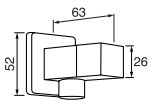

Square supply elbow with shut off

CHROME

6128S.99

$93.⁵⁰

- Square flange
- Brass, chrome plated
- 1/2" Male NPT inlet
- Sliding flange