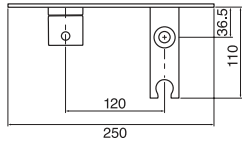

SMART

FAUCETS

CHROME

27050.99

$1,094⁵⁰

Intimacy shower – Round

- Thermostatic temp control
- Safety shut off – turn hand sprayer hook for on-off
- On-off trigger on sprayer
- Includes rough-in
- Extension available, see p.240