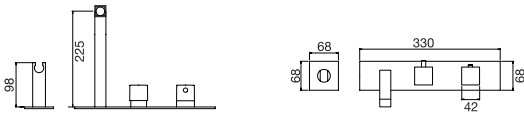

3/4" THERMOSTATIC wall mount tub with spray TRIM ONLY CHROME **68341T.99** **$1,314.⁵⁰**

- Square TRIM ONLY – Order rough-in separately
- Minimal plate design
- Hand shower on separate hook
- 8 GPM (30.3 L/min.)