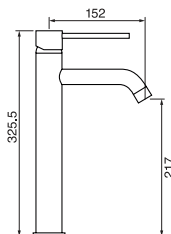

Single hole tall basin faucet

CHROME

20501D.99

$434.⁵⁰

- Includes push drain
- 3/8" Flexible supply hoses
- 1.5 GPM (5.7 L/min.)