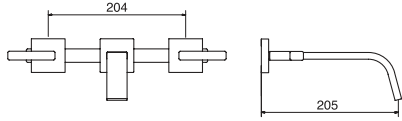

Wall mount basin faucet

CHROME

62122.99

$1,314.⁵⁰

- Includes one piece rough-in
- Drain not included
- 1.5 GPM (5.7 L/min.)