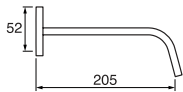

Edge tub spout

CHROME

4937.99

$434.⁵⁰

- 1/2" Male NPT inlet