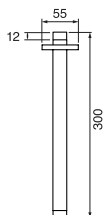

12" Ceiling arm with square flange

CHROME

6009.99

$93.⁵⁰

- 1/2" Male NPT inlet
- Sliding flange