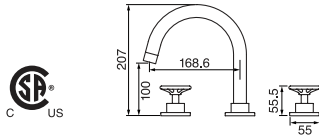

Widespread basin faucet PVD MATT BLACK
61108D.275 $874.⁵⁰

- Includes push drain
- 1.5 GPM (5.7 L/min.)