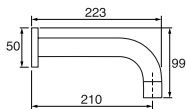

- 25mm Diameter
- 1/2" Male NPT inlet
- Sliding flange

8" Square tub spout

CHROME

4914.99

\$148.⁵⁰

- 25mm Diameter
- 1/2" Male NPT inlet
- Sliding flange

Edge tub spout

CHROME