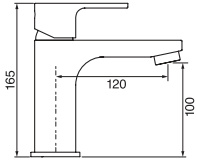

I'M SINGLE

FAUCETS

Single hole basin faucet

CHROME

13101D.99

$324.⁵⁰

- Includes push drain
- 3/8" Flexible supply hoses
- 2 GPM (7.5 L/min.)