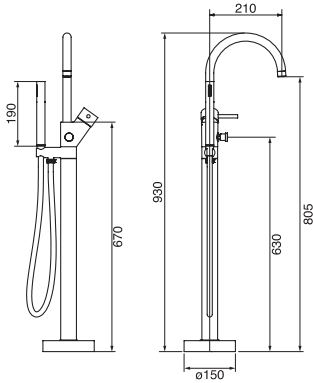

Floor mount tub filler with hand shower

CHROME

20311.99

$1,314.⁵⁰

- Includes rough-in
- 5 GPM (18.9 L/min.)