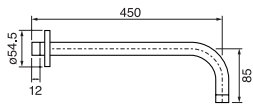

18" Shower arm with round flange CHROME
6018.99 **$104.⁵⁰**

- 1/2" Male NPT inlet
- Sliding flange