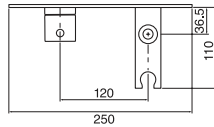

Intimacy shower – Square

CHROME

68051.99

$1,094.⁵⁰

- Thermostatic temp control
- Safety shut off – turn hand sprayer hook for on-off
- On-off trigger on sprayer
- Includes rough-in
- Extension available, see p.240