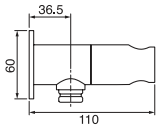

CHROME

7435.99

\$654.⁵⁰

- Square metal sprayer with square flange
- Easy clean nozzles
- 1/2" Male NPT inlet
- Turn mounting hook for on-off
- Easy slide installation

SHOWER RAILS

Square wall hook

CHROME

7420.99