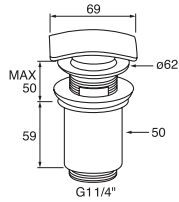

PLUMBING DECOR

Shower valves

Shower heads

Shower rails

Body sprays

Sprays

Kitchen

Decor & Parts

Accessories

CHROME

C905S.99

$143.⁰⁰

Square basin push drain

- Includes 1 1/4" tail piece
- OVERFLOW IN SINK