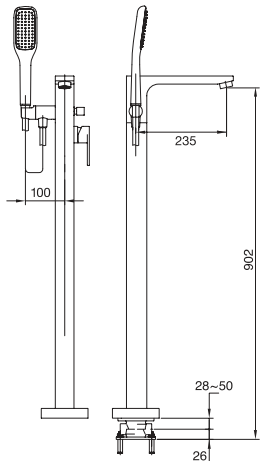

Floor mount tub filler with hand shower

CHROME

27311.99

$1,754.⁵⁰

- Includes rough-in
- 5 GPM (18.9 L/min.)