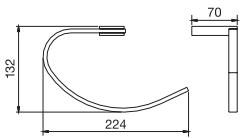

ACCESSORIES

ELEMENT

Robe hook CHROME **3302.99** **$66.00**

Towel ring CHROME **3306.99** **$93.50**