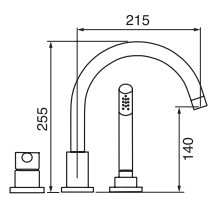

3 Piece deck mount tub filler with spray

CHROME

66303.99

$1,204.⁵⁰

- 5 GPM (18.9 L/min.)