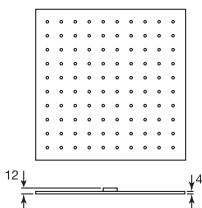

16" Square thin rain head

CHROME

6078.99

$852.⁵⁰

- 4mm in thickness
- Easy clean nozzles
- High polished stainless steel
- 2.5 GPM (9.5 L/min.)