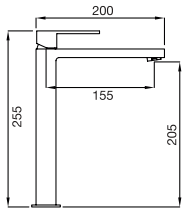

Single hole tall basin faucet

- Includes push drain
- 3/8" Flexible supply hoses
- 1.5 GPM (5.7 L/min.)

CHROME

46105D.99

$830.⁵⁰