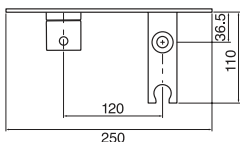

- Thermostatic temp control
- Safety shut off – turn hand sprayer hook for on-off
- On-off trigger on sprayer
- Includes rough-in
- Extension available, see p.240

Shower Design SD30

2 outlets – Round design