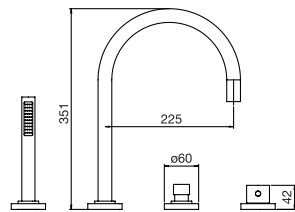

3 SIXTY

FAUCETS

- Century
- Blacksmith
- H30
- Generation
- Arona
- Program 1
- **3 Sixty**
- Volero
- Volax
- Tech 2.0
- City
- Smart
- Edge
- Lexus
- Quadrato
- I'm Single

4 Piece deck mount tub filler with spray

CHROME

36304.99

$2,524.⁵⁰

- 5 GPM (18.9 L/min.)