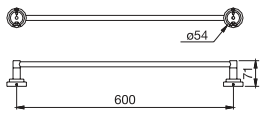

ACCESSORIES

CONCORD

Shower valves

Shower heads

Shower rails

Body sprays

Spouts

Kitchen

Decor & Parts

Accessories

24" Towel bar

CHROME
3424.99

$115.⁵⁰