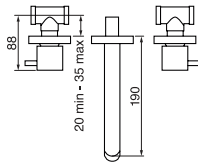

Wall mount widespread basin faucet

CHROME

20123.99

$434.⁵⁰

- Drain not included
- 1.5 GPM (5.7 L/min.)