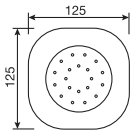

Kuky flush mount body spray CHROME
6048.99 **$313^{.50}**

- Directional head
- Easy clean nozzles
- 1.5 GPM (5.7 L/min.)