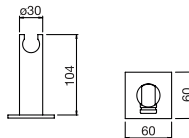

Round sprayer on square supply hook

CHROME

7432.99

$434.⁵⁰

- Metal sprayer
- Easy clean nozzles
- 1/2" Male NPT inlet
- Easy slide installation