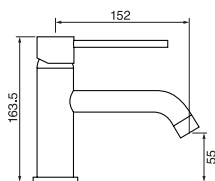

Single hole basin faucet

CHROME

20103D.99

$412.⁵⁰

- Includes push drain
- 3/8" Flexible supply hoses
- 1.5 GPM (5.7 L/min.)