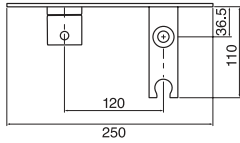

4 Hole bidet with vacuum breaker

CHROME
66285.99 \$1,237.⁵⁰

- Includes mechanical pop up drain
- Vertical sprayer from bowl

Intimacy shower - Round

CHROME

66050.99

\$1,094.⁵⁰

- Thermostatic temp control
- Safety shut off - turn hand sprayer hook for on-off
- On-off trigger on sprayer
- Includes rough-in
- Extension available, see p.240