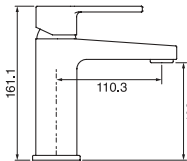

Single hole basin faucet

CHROME

15001D.99

$357.⁵⁰

- Includes push drain
- 3/8" Flexible supply hoses
- 1.5 GPM (5.7 L/min.)