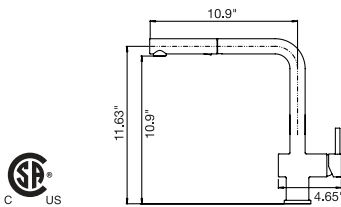

27781.99

\$764.⁵⁰

PVD BRUSHED NICKEL

27781.83

\$984.⁵⁰

Volero kitchen faucet

- Pull out spout w/dual function spray
- Swivel spout
- 1.75 GPM (6.6 L/min.)

CHROME