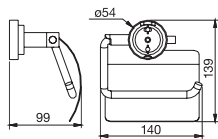

Single post paper holder with cover

CHROME

3410.99

$104.50