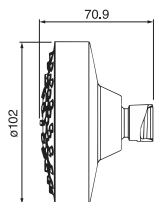

Sky 100 shower head & arm

CHROME
6011.99 $104.⁵⁰

- Large diameter face - 4"
- Easy clean nozzles
- 3 Position spray with massage
- 2.2 GPM (8.3 L/min.)