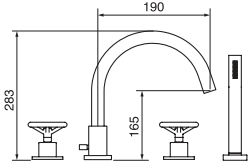

63123.255 **\$1,248.⁵⁰**

BRITISH GOLD

63123.535 **\$1,248.⁵⁰**

4 Piece deck mount tub filler with spray

CHROME
60304.99 **\$1,754.⁵⁰**

- 8 GPM (30.3 L/min.)

4 Piece deck mount tub filler with spray

CHROME
63304.99 **\$1,754.⁵⁰**