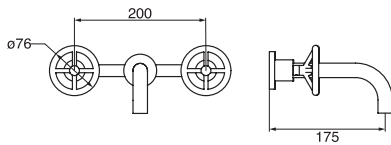

Wall mount basin faucet

- Includes one piece rough-in
- Drain not included
- 1.5 GPM (5.7 L/min.)

CHROME

60123.99 **$874.⁵⁰**

GRAPHITE

60123.255 **$1,248.⁵⁰**

BRITISH GOLD

60123.535 **$1,248.⁵⁰**