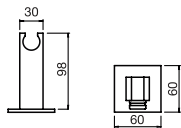

Square sprayer on square supply hook

CHROME

7431.99

$544.⁵⁰

- Metal sprayer
- Easy clean nozzles
- 1/2" Male NPT inlet
- Easy slide installation