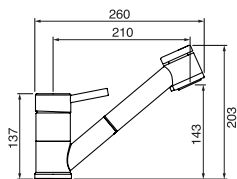

Kitchen faucet

- Pull out hand shower with dual function spray
- Swivel spout
- 2 GPM (7.6 L / min)

CHROME

66082.99 **$302.⁵⁰**

BRUSHED NICKEL

66082.81 **$390.⁵⁰**