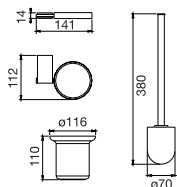

Wall mount water closet brush CHROME
3333.99 $126.⁵⁰