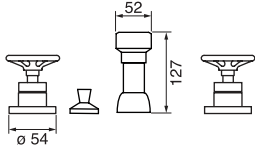

	om341	\$852.⁵⁰
--	--------------	----------------------------

4 Hole bidet with vacuum breaker

CHROME

60285.99

\$1,237.⁵⁰

- Includes mechanical pop up drain
- Vertical sprayer from bowl

4 Hole bidet with vacuum breaker