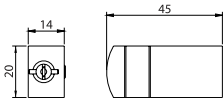

Sprouts

Kitchen

Decor & Parts

Accessories

Robe hook CHROME
2601.99 **\$60^{.50}**

300mm Towel bar/towel ring CHROME
2612.99 **\$181^{.50}**

Paper holder CHROME
2609.99 **\$137^{.50}**

18" Towel bar CHROME
2618.99 **\$258^{.50}**