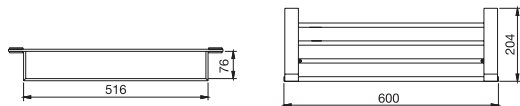

24" Towel shelf with bar CHROME
3303.99 $302.⁵⁰

- Recommend that brackets are mounted into studs