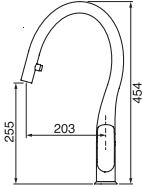

KITCHEN

Shower valves

Shower heads

Shower rails

Body sprays

Sprouts

Kitchen

Decor & Parts

Accessories

Kitchen faucet

- Pull down aerator w/dual function spray
- 1.75 GPM (6.6 L/min.)

CHROME

27781.99

$764.⁵⁰

PVD BRUSHED NICKEL

27781.83

$984.⁵⁰