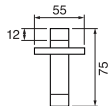

3" Ceiling arm with square flange

CHROME

6003.99

$60.⁵⁰

- 1/2" Male NPT inlet
- Sliding flange