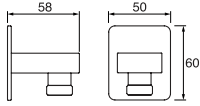

SHOWER RAILS

Lina wall supply elbow

CHROME

6029.99

$126.⁵⁰

- 1/2" Male NPT inlet
- Easy slide installation