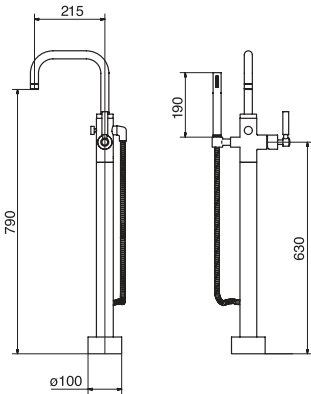

Floor mount tub filler with hand shower

CHROME

33313.99

$2,414.⁵⁰

- Includes rough-in
- 5 GPM (18.9 L/min.)