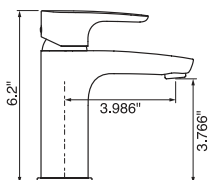

Single hole basin faucet CHROME
13001D.99 $324.⁵⁰

- Includes push drain
- 3/8" Flexible supply hoses
- 1.5 GPM (5.7 L/min.)