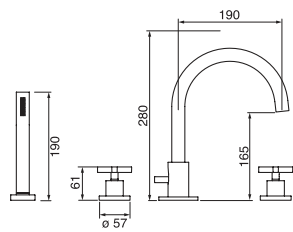

4 Piece deck mount tub filler with spray

CHROME

47304.99

$1,534.⁵⁰

- 8 GPM (30.3 L/min.)