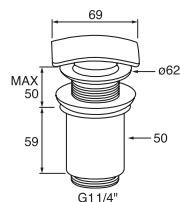

Square basin push drain

- Includes 1¼" tail piece
- NO OVERFLOW IN SINK

CHROME

C904S.99 **$143.⁰⁰**