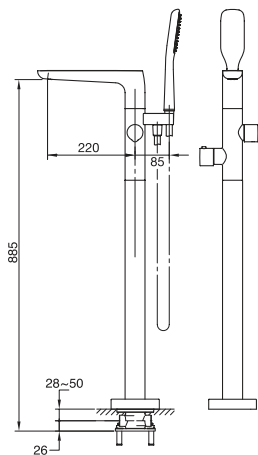

THERMOSTATIC floor mount tub filler with hand shower

CHROME

28311.99

$2,524.⁵⁰

- Includes rough-in
- Thermostatic control
- 5 GPM (18.9 L/min.)