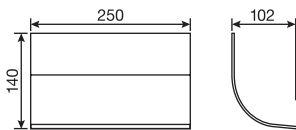

Jump wall mount waterfall

CHROME

6099.99

$544.⁵⁰

- High polished stainless steel
- Includes mounting bracket
- 2.5 GPM (9.5 L/min.)