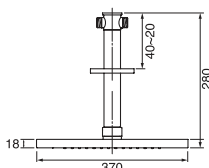

H30 ceiling rain head

CHROME

6067.99

$1,094.⁵⁰

- Ceiling arm included
- 2 Function rain shower with rain stream
- Easy clean nozzles
- 2 GPM (7.5 L/min.)