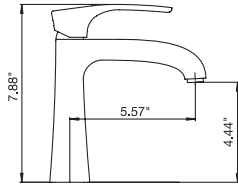

Single hole basin faucet

CHROME

33001D.99

$599.⁵⁰

- Includes push drain
- 3/8" Flexible supply hoses
- 1.5 GPM (5.7 L/min.)