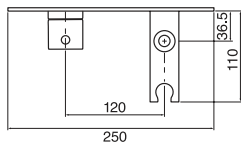

20285.99

\$1,237.⁵⁰

- Includes mechanical pop up drain
- Vertical sprayer from bowl

Intimacy shower – Round

CHROME

66050.99

\$1,094.⁵⁰

- Thermostatic temp control
- Safety shut off - turn hand sprayer hook for on-off
- On-off trigger on sprayer
- Includes rough-in
- Extension available, see p.240