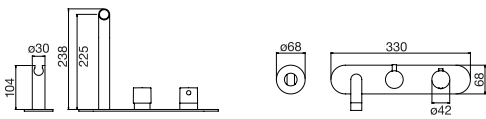

3/4" THERMOSTATIC wall mount tub with spray TRIM ONLY

- Round TRIM ONLY – Order rough-in separately
- Minimal plate design
- Hand shower on separate hook
- 8 GPM (30.3 L/min.)