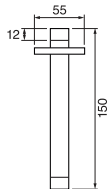

6" Ceiling arm with square flange

CHROME

6007.99

$71.⁵⁰

- 1/2" Male NPT inlet
- Sliding flange