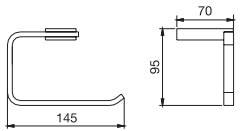

Single post paper holder CHROME **3309.99** **$104.50**