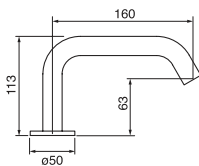

Widespread basin faucet

- Includes push drain
- 1.5 GPM (5.7 L/min.)

CHROME

XX107D.99

$962^{.50}

MONTREAL BLACK

XX107D.375

$1,380^{.50}

BRUSHED GOLD

XX107D.515

$1,380^{.50}