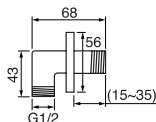

360 Round wall supply elbow

CHROME

6037.99

$93.⁵⁰

- 1/2" Male NPT inlet
- Sliding flange