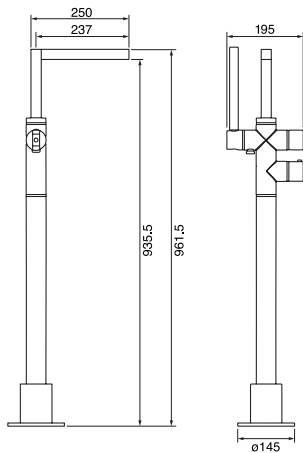

CHROME

68311.99

$3,624.⁵⁰