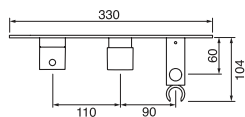

3/4" Thermostatic 2 way shower valve with spray

TRIM ONLY

CHROME

64020T.99

\$984.⁵⁰

- Square TRIM ONLY – Order rough-in separately
- Minimal plate design (330mm x 68mm)

3/4" Thermostatic 2 way shower valve with spray