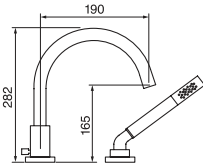

Series **84**

Series **85**

Program 1

3 Piece deck mount tub filler with hand shower

CHROME

XX303.99

\$1,424.⁵⁰

• 5 GPM (18.9 L/min.)