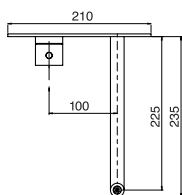

Wall mount basin faucet **TRIM ONLY** MATT BLACK **36122ST.175** **$632^{.50}**

- Square TRIM ONLY – Order rough-in separately
- Drain not included
- 2.2 GPM (8.3 L/min.)