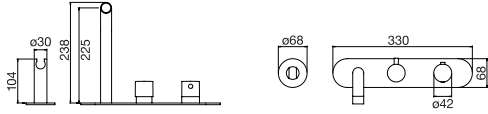

PROGRAM 1

FAUCETS

3/4" THERMOSTATIC wall mount tub with spray **TRIM ONLY** **CHROME** **89341RT.99** **$764.⁵⁰**

- Round TRIM ONLY – Order rough-in separately
- Minimal plate design
- Hand shower on separate hook

3/4" THERMOSTATIC wall mount tub with spray **ROUGH-IN ONLY** **om341** **$852.⁵⁰**

- ROUGH-IN ONLY – Order trim separately
- 8 GPM (30.3 L/min.)
- Extension kit available, see p.241