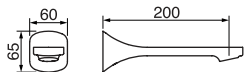

Generation tub spout

CHROME

4938.99

$247.⁵⁰

- 1/2" Male NPT inlet