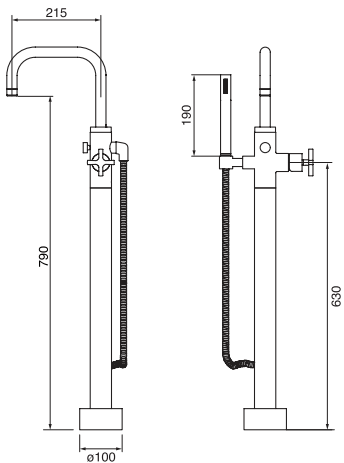

Floor mount tub filler with hand shower

47313.99

$2,414.⁵⁰

- Includes rough-in
- 5 GPM (18.9 L/min.)