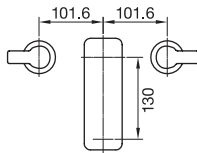

\$544.⁵⁰

- Lead free brass
- Includes push drain
- 3/8" flexible supply hoses
- 1.2 GPM (4.5 L/min.)

Widespread basin faucet

CHROME

30108D.99

\$819.⁵⁰

- Lead free brass
- Includes push drain
- 1.2 GPM (4.5 L/min.)