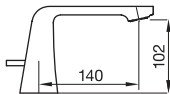

Widespread basin faucet

CHROME

28108D.99

$742.⁵⁰

- Lead free brass
- Includes push drain
- 2.2 GPM (8.3 L/min.)