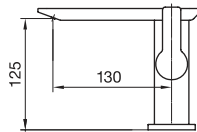

H30

FAUCETS

- Century
- Blacksmith
- **H30**
- Generation
- Arona
- Program 1
- 3 Sixty
- Volero
- Volero
- Tech 2.0
- City
- Smart
- Edge
- Lexus
- Quadrato
- I'm Single

Single hole basin faucet

CHROME

30001D.99

$544.⁵⁰

- Lead free brass
- Includes push drain
- 3/8" flexible supply hoses
- 1.2 GPM (4.5 L/min.)