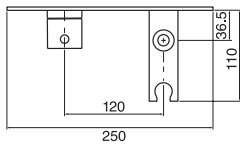

Intimacy shower - Round

CHROME

47050.99

$1,094.⁵⁰

- Thermostatic temp control
- Safety shut off - turn hand sprayer hook for on-off
- On-off trigger on sprayer
- Includes rough-in
- Extension available, see p.240