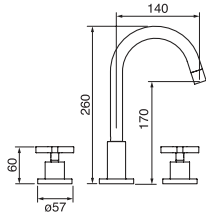

Widespread basin faucet

CHROME

47108D.99

$742.⁵⁰

- Includes push drain
- 1.5 GPM (5.7 L/min.)