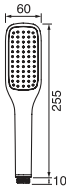

5018.99

\$104.⁵⁰

- Hand shower for 75118.99
- Easy clean nozzles

Hand shower

CHROME

5016.99

\$82.⁵⁰

- Hand shower for 75116.99
- Easy clean nozzles