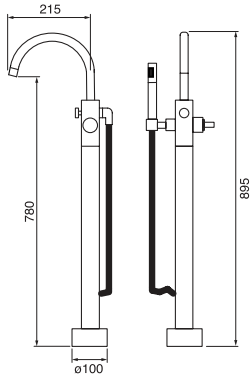

PROGRAM 1

FAUCETS

HANDLE SELECTION

Floor mount tub filler with hand shower

- Includes rough-in
- 5 GPM (18.9 L/min.)

CHROME

XX311.99 **$2,524^{.50}**

MONTREAL BLACK

XX311.375 **$3,591^{.50}**

BRUSHED GOLD

XX311.515 **$3,591^{.50}**