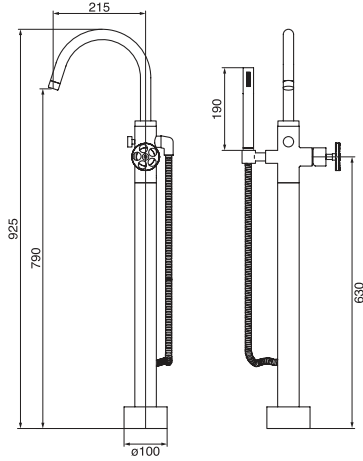

Floor mount tub filler with hand shower

- Includes rough-in
- 5 GPM (18.9 L/min.)

CHROME

63311.99 **$2,524.⁵⁰**

GRAPHITE

63311.255 **$3,591.⁵⁰**

BRITISH GOLD

63311.535 **$3,591.⁵⁰**