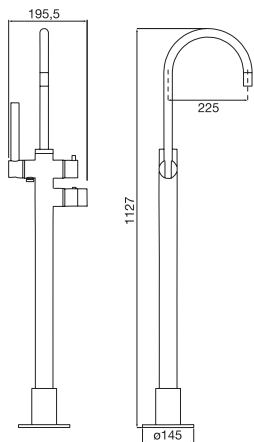

THERMOSTATIC floor mounted tub with spray

- Includes rough-in
- 8 GPM (30.3 L/min.)