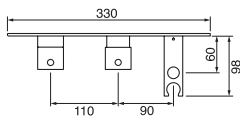

3/4" Thermostatic 2 way shower valve with spray TRIM ONLY CHROME **68020T.99** **$874.⁵⁰**

- Square TRIM ONLY – Order rough-in separately
- Minimal plate design (330mm x 68mm)