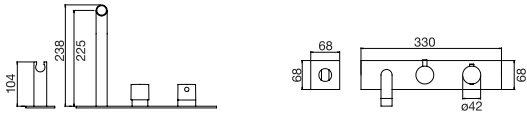

3 SIXTY

FAUCETS

3/4" THERMOSTATIC wall mount tub with spray TRIM ONLY

- Square TRIM ONLY – Order rough-in separately
- Minimal plate design
- Hand shower on separate hook
- 8 GPM (30.3 L/min.)

CHROME

36341T.99 $764.⁵⁰

MATT BLACK

36341T.175 $1,094.⁵⁰