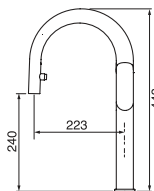

Kitchen faucet

- 1.75 GPM (6.6 L / min.)

CHROME

27713.99 **$764.⁵⁰**

PVD BRUSHED NICKEL

27713.83 **$984.⁵⁰**

PVD MATT BLACK

27713.275 **$984.⁵⁰**