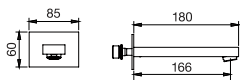

SPOUTS

Quadra tub spout

CHROME

4919.99

\$324.⁵⁰

- 1/2" Male NPT inlet
- Sliding flange
- Easy slide installation

Arona tub spout

CHROME