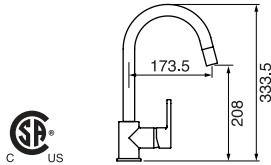

KITCHEN

Shower valves

Shower heads

Shower rails

Body sprays

Sprouts

Kitchen

Decor & Parts

Accessories

City kitchen faucet

CHROME

34781.99

$500.⁵⁰

- Pull down aerator
- Swivel spout
- 1.75 GPM (6.6 L/min.)