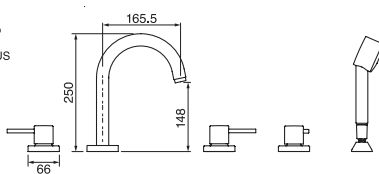

5 Piece deck mount tub filler with spray

CHROME

20305.99

$1,094.⁵⁰

- 8 GPM (30.3 L/min.)