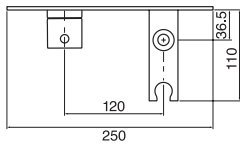

Intimacy shower - Square

CHROME

47051.99

$1,094.⁵⁰

- Thermostatic temp control
- Safety shut off - turn hand sprayer hook for on-off
- On-off trigger on sprayer
- Includes rough-in
- Extension available, see p.240