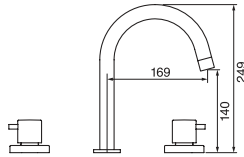

Widespread basin faucet

CHROME

20108D.99

$544.⁵⁰

- Includes push drain
- 1.5 GPM (5.7 L/min.)