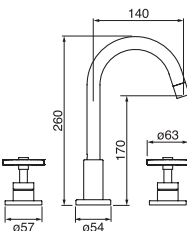

Widespread basin faucet

CHROME

63108D.99

$984.⁵⁰

- Includes push drain
- 1.5 GPM (5.7 L/min.)