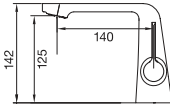

GENERATION

FAUCETS

Single hole basin faucet

CHROME

28001D.99

$544.⁵⁰

- Lead free brass
- Includes push drain
- 3/8" flexible supply hoses
- 2.2 GPM (8.3 L/min.)