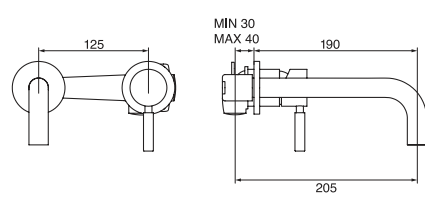

Wall mount basin faucet

CHROME

66124.99

$522.⁵⁰

- One piece rough-in
- Drain not included
- 1.5 GPM (5.7 L/min.)