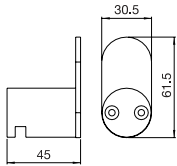

12" Towel bar/towel ring

CHROME

2712.99

\$181.50

Paper holder

CHROME

2709.99

\$137.50