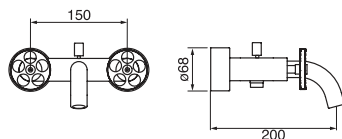

Wall mount tub filler with hand shower

- Hand shower on separate wall hook
- 5.3 GPM (20 L/min.)

CHROME

60332.99 **\$1,094.⁵⁰**

Wall mount tub filler with hand shower

- Hand shower on separate wall hook
- 5.3 GPM (20 L/min.)