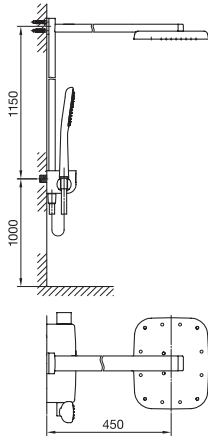

Thermostatic shower column

CHROME

28442.99

$3,294.⁵⁰

- 3 control thermostatic mixer with PushGo technology
- Dual rain head (rain and chute) and hand shower
- Multiple outlets can be run simultaneously
- Instant flow when on
- 2 GPM per outlet (7.5 L/min)