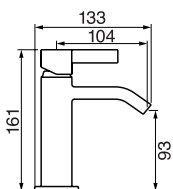

Single hole basin faucet

CHROME

11001D.99

$390.⁵⁰

- Includes push drain
- 3/8" Flexible supply hoses
- 2.2 GPM (8.3 L/min.)