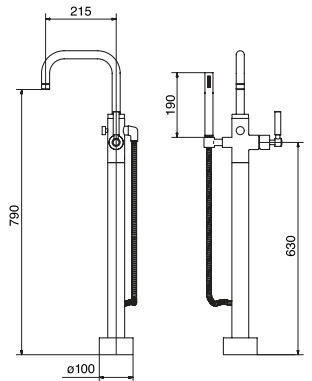

Floor mount tub filler with hand shower

CHROME
66313.99 $2,414.⁵⁰

- Includes rough-in
- 5 GPM (18.9 L/min.)