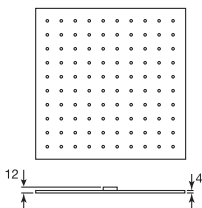

12" Square thin rain head

CHROME

6077.99

$687.⁵⁰

- 4mm in thickness
- Easy clean nozzles
- High polished stainless steel
- 2.5 GPM (9.5 L/min.)