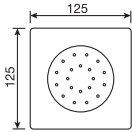

- Directional head
- Easy clean nozzles
- 1.5 GPM (5.7 L/min.)

Emotion square flush mount body spray CHROME
6047.99 **\$313^{.50}**

- Directional head
- Easy clean nozzles
- 1.5 GPM (5.7 L/min.)

Kuky flush mount body spray CHROME
6048.99 **\$313^{.50}**