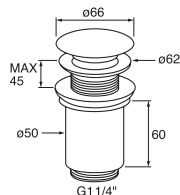

Round basin push drain

- Includes 1¼" tail piece
- NO OVERFLOW IN SINK

CHROME

C904.99 **$115.⁵⁰**