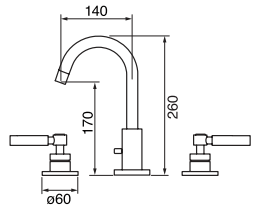

Shower rails
p.204

Rain heads
p.194

Valves and trims
p.101-103

Widespread basin faucet

CHROME

66108D.99

\$742.⁵⁰

- Includes push drain
- 1.5 GPM (5.7 L/min.)