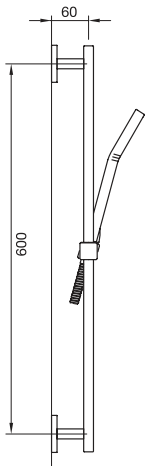

Shower rail kit

CHROME

75117.99

$390.⁵⁰

- Includes bar, hose and hand shower
- Single spray hand shower
- Easy clean nozzles
- 2 GPM (7.5 L/min.)