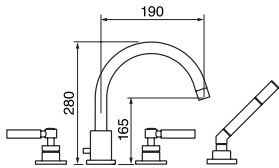

4 Piece deck mount tub filler with spray

CHROME

66304.99

$1,534.⁵⁰

- 8 GPM (30.3 L/min.)