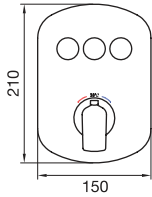

GENERATION

VALVES AND TRIMS

CHROME

PushGo thermostatic valve and trim set - 3 controls

28403.99

\$1,215⁵⁰

- Thermostatic valve with PushGo technology - 3 controls
- Multiple outlets can be run simultaneously
- Includes rough-in
- Instant flow when on
- 5 GPM (18.9 L/min)