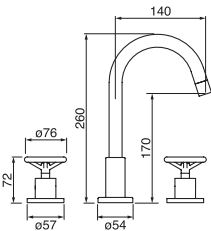

Single hole basin faucet

CHROME

60001D.99

$874.⁵⁰

- Includes push drain
- 3/8" Flexible supply hoses
- 1.5 GPM (5.7 L/min.)

Single hole basin faucet

CHROME

63001D.99

$874.⁵⁰

- Includes push drain
- 3/8" Flexible supply hoses
- 1.5 GPM (5.7 L/min.)

Widespread basin faucet

CHROME

60108D.99

$984.⁵⁰

- Includes push drain
- 1.5 GPM (5.7 L/min.)

GRAPHITE

60108D.255

$1,391.⁵⁰

BRITISH GOLD

60108D.535

$1,391.⁵⁰

Widespread basin faucet

CHROME

63108D.99

$984.⁵⁰

- Includes push drain
- 1.5 GPM (5.7 L/min.)

GRAPHITE

63108D.255

$1,391.⁵⁰

BRITISH GOLD

63108D.535

$1,391.⁵⁰