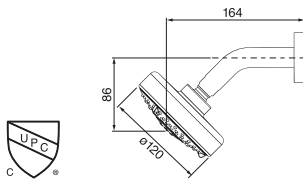

Sky 100 shower head & arm

CHROME
6011.99 \$104.⁵⁰

- Large diameter face - 4"
- Easy clean nozzles
- 3 Position spray with massage
- 2.2 GPM (8.3 L/min.)

SHOWER HEADS

Shower valves

Shower heads

Shower rails

Body sprays