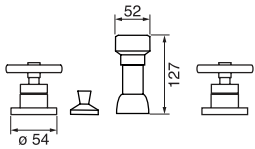

4 Hole bidet with vacuum breaker

CHROME

63285.99

$1,237.⁵⁰

- Includes mechanical pop up drain
- Vertical sprayer from bowl