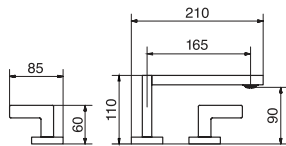

Wide spread basin faucet

- Includes push drain
- 1.5 GPM (5.7 L/min.)

CHROME

46108D.99

$1,314.⁵⁰