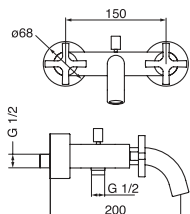

Wall mount tub filler with hand shower

CHROME

47332.99

$764.⁵⁰

- Hand shower on separate wall hook
- 5.3 GPM (20 L/min.)