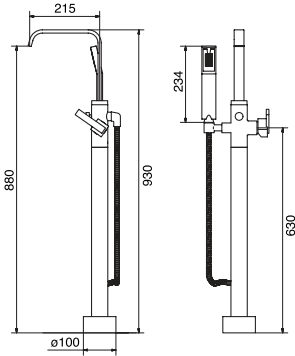

Floor mount tub filler with hand shower

CHROME
64313.99 **$2,854.⁵⁰**

- Includes rough-in
- 5 GPM (18.9 L/min.)