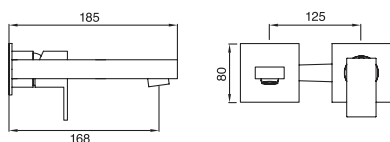

Wall mount basin faucet

- Includes one piece rough-in
- Drain not included
- 1.5 GPM (5.7 L/min.)

CHROME

46122.99

$764.⁵⁰

MATT BLACK

46122.175

$984.⁵⁰