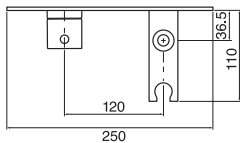

Intimacy shower - Square

CHROME

66051.99

$1,094.⁵⁰

- Thermostatic temp control
- Safety shut off - turn hand sprayer hook for on-off
- On-off trigger on sprayer
- Includes rough-in
- Extension available, see p.240