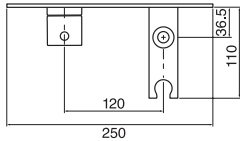

Intimacy shower – Square

CHROME

89051.99

$1,094.⁵⁰

- Thermostatic temp control
- Safety shut off – turn hand sprayer hook for on-off
- On-off trigger on sprayer
- Includes rough-in
- Extension available, see p.240