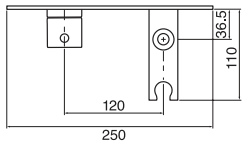

Intimacy shower – Square

CHROME
36051.99 $1,094.⁵⁰
MATT BLACK
36051.175 $1,534.⁵⁰

- Thermostatic temp control
- Safety shut off – turn hand sprayer hook for on-off
- On-off trigger on sprayer
- Includes rough-in
- Extension available, see p.240