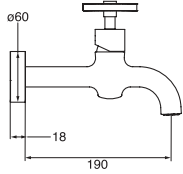

Single hole wall mount basin faucet

- Drain not included
- 1.5 GPM (5.7 L/min.)

CHROME

63121.99 **$874.⁵⁰**

GRAPHITE

63121.255 **$1,248.⁵⁰**

BRITISH GOLD

63121.535 **$1,248.⁵⁰**