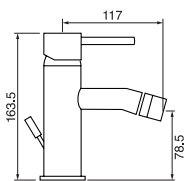

Single hole bidet faucet

CHROME

20281.99

$412.⁵⁰

- Includes mechanical pop up drain
- 3/8" Flexible supply hoses
- Swivel aerator