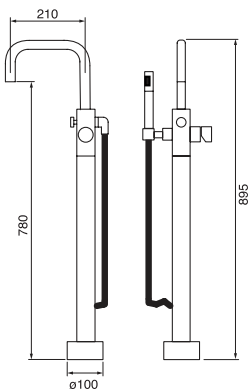

Floor mount tub filler with hand shower

- Includes rough-in
- 5 GPM (18.9 L/min.)

CHROME

XX313.99 **$2,524^{.50}**

MONTREAL BLACK

XX313.375 **$3,591^{.50}**

BRUSHED GOLD

XX313.515 **$3,591^{.50}**