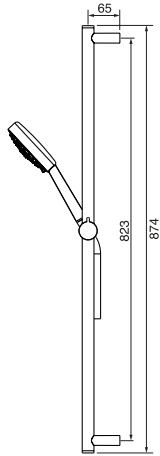

Accessories

Shower rail kit

MATT BLACK

75150.175

\$544.⁵⁰

- Includes bar, hose and hand shower
- 3 Position spray
- Easy clean nozzles
- 2.5 GPM (9.5 L / min.)

Razz shower rail kit

CHROME