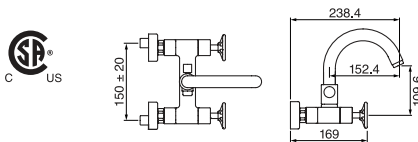

- 5 GPM (18.9 L/min.)

PVD MATT BLACK

61442.275

\$1,974.⁵⁰

Thermostatic shower column

- Exposed thermostatic mixer with 2-way diverter
- Includes rain head, hand shower and hose
- 9¾" rain head
- Hand shower on separate hook
- Rainhead: 2.2 GPM (8.3 L/min.)