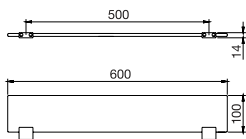

Glass shelf with frosted glass CHROME **3317.99** **$110.00**