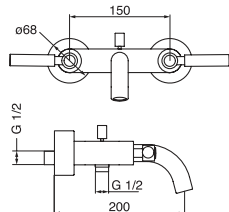

4 Hole bidet with vacuum breaker

CHROME
66285.99 \$1,237.⁵⁰

- Includes mechanical pop up drain
- Vertical sprayer from bowl

Intimacy shower - Round

CHROME

66050.99

\$1,094.⁵⁰

- Thermostatic temp control
- Safety shut off - turn hand sprayer hook for on-off
- On-off trigger on sprayer
- Includes rough-in
- Extension available, see p.240