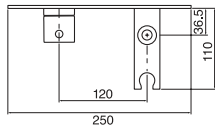

Intimacy shower – Square

CHROME

64051.99

\$1,094.⁵⁰

- Thermostatic temp control
- Safety shut off – turn hand sprayer hook for on-off
- On-off trigger on sprayer
- Includes rough-in
- Extension available, see p.240