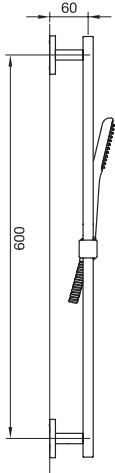

SHOWER RAILS

Shower valves

Shower heads

Shower rails

Body sprays

Sprouts

Kitchen

Decor & Parts

Accessories

Shower rail kit

CHROME

75116.99

$390.⁵⁰

- Includes bar, hose and hand shower
- Single spray hand shower
- Easy clean nozzles
- 2 GPM (7.5 L/min.)