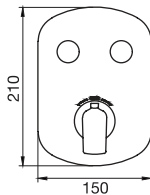

PushGo thermostatic valve and trim set - 2 controls

CHROME

28402.99

$1,094.⁵⁰

- Thermostatic valve with PushGo technology - 2 controls
- Multiple outlets can be run simultaneously
- Includes rough-in
- Instant flow when on
- 5 GPM (18.9 L/min)