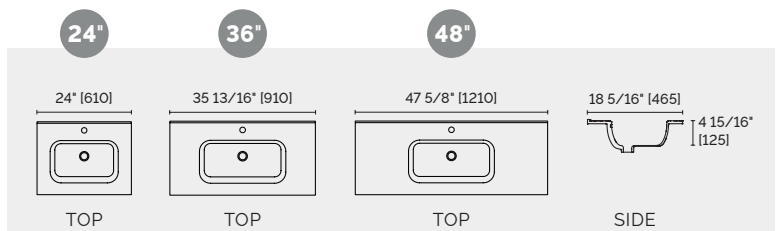

PORTO 48"

PORCELAIN VANITY TOP

- #1POR48 WHG (1 hole) \$650
- #3POR48 WHG (3 holes) \$650

AVAILABLE FINISH

WHITE GLOSS
WHG

NEVE

MINERALSOLID VANITY TOP WITH INTEGRATED SINK

24"
NEVE 24"
 MINERALSOLID VANITY TOP