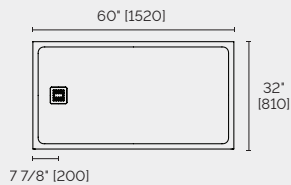

CERTIFICATIONS

When installed
flush with floor

CO6032LD