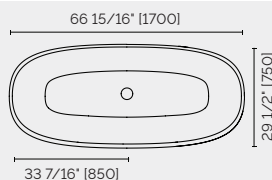

TERMOLI

FREESTANDING BATHTUB*

WHITE MATTE

#66001 WHMT $7,350

GREY MATTE

#66001 GRGRMT $10,550

BLACK MATTE

#66001 BKBKMT $10,550

WHITE MATTE INTERIOR / GREY MATTE EXTERIOR

#66001 WHGRMT $8,950

WHITE MATTE INTERIOR / BLACK MATTE EXTERIOR

#66001 WHBKMT $8,950

Weight: 92 kg (203 lb)

Capacity: 290 L (77 gal)

66^{15/16"} [1700] x 29^{1/2"} [750] x 21^{7/8"} [555]

*Drain included – Same color as bath interior

TERMOLI FINISHES