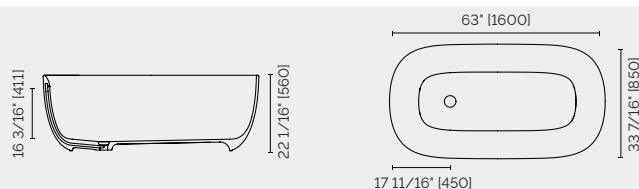

SIDE BY SIDE

FREESTANDING BATHTUB*

WHITE MATTE

#63001 WHMT $8,350

GREY MATTE

#63001 GRGRMT $11,550

BLACK MATTE

#63001 BKBKMT $11,550

WHITE MATTE INTERIOR / BLACK MATTE EXTERIOR

#63001 WHBKMT $9,950

Weight: 144 kg (318 lb)

Capacity: 386 L (102 gal)

63^{1/2}" [1600] x 33^{7/16}" [850] x 22^{1/16}" [560]

*Drain included – Same color as bath interior

SIDE BY SIDE FINISHES