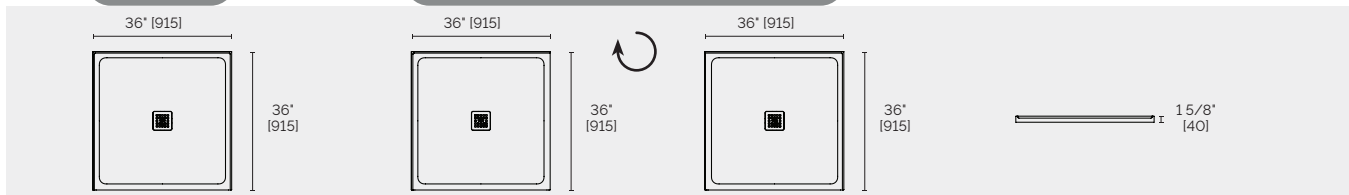

WATERPROOF 36" x 36"

FLANGE: 3 SIDES
DRAIN: CENTERED

- #CO3636 WH..... $1,189
- #CO3636 GR..... $1,189
- #CO3636 BK..... $1,189

WATERPROOF 36" x 36"

FLANGE: 2 SIDES – LEFT OR RIGHT
DRAIN: CENTERED

- #CO3636LR2 WH..... $1,189
- #CO3636LR2 GR..... $1,189
- #CO3636LR2 BK..... $1,189

WATERPROOF 48" x 36"

FLANGE: 3 SIDES
DRAIN: CENTERED

- #CO4836 WH..... $1,389
- #CO4836 GR..... $1,389
- #CO4836 BK..... $1,389

WATERPROOF 48" x 36"

FLANGE: 2 SIDES – LEFT
DRAIN: CENTERED

- #CO4836L2 WH..... $1,389
- #CO4836L2 GR..... $1,389
- #CO4836L2 BK..... $1,389

WATERPROOF 48" x 36"

FLANGE: 2 SIDES – RIGHT
DRAIN: CENTERED

- #CO4836R2 WH..... $1,389
- #CO4836R2 GR..... $1,389
- #CO4836R2 BK..... $1,389

SHOWER BASES FINISHES

CERTIFICATIONS

When installed
flush with floor

CO3636

CO3636LR2