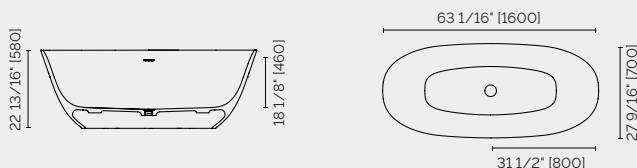

PORTOFINO

FREESTANDING BATHTUB*

WHITE MATTE

#63000 WHMT **$6,350**

GREY MATTE

#63000 GRGRMT **$9,550**

BLACK MATTE

#63000 BKBKMT **$9,550**

WHITE MATTE INTERIOR / BLACK MATTE EXTERIOR

#63000 WHBKMT **$7,950**

Weight: 108 kg (238 lb)

Capacity: 240 L (63 gal)

63^{1/16}" [1600] x 27^{9/16}" [700] x 22^{13/16}" [580]

*Drain included – Same color as bath interior

PORTOFINO FINISHES