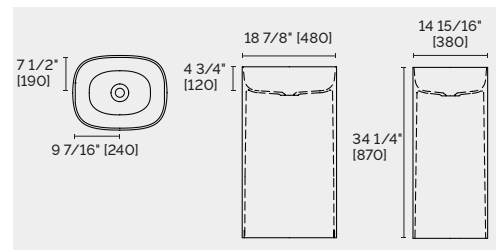

SOTTO
UNDER COUNTER BASIN

#SOT1910 WHMT **$495**

TE
FREE-STANDING BASIN

#TE17 WHMT **$1,995**
#TE17 GRMT **$3,695**
#TE17 BKMT **$3,695**

IO
FREE-STANDING BASIN

#IO1915 WHMT **$1,995**
#IO1915 GRMT **$3,695**
#IO1915 BKMT **$3,695**