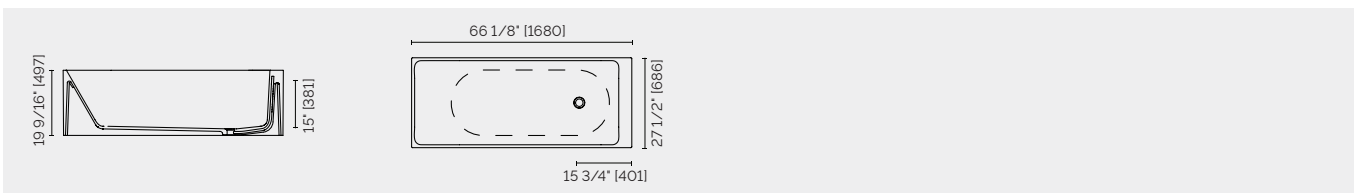

BOBSLEIGH

FREESTANDING BATHTUB*

WHITE MATTE

#66000 WHMT..... **$8,350**

GREY MATTE

#66000 GRGRMT..... **$11,550**

BLACK MATTE

#66000 BKBKMT..... **$11,550**

WHITE MATTE INTERIOR / GREY MATTE EXTERIOR

#66000 WHGRMT..... **$9,950**

WHITE MATTE INTERIOR / BLACK MATTE EXTERIOR

#66000 WHBKMT..... **$9,950**

Weight: 181 kg (399 lb)

Capacity: 310 L (82 gal)

66¹/₈" x 27¹/₂" x 19⁹/₁₆"

*Drain included – Same color as bath interior

BOBSLEIGH FINISHES