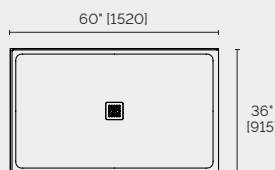

PERFECT
FOR A TUB
REPLACEMENT

NO DRAIN
MODIFICATION
NEEDED

WATERPROOF 60" x 32"

FLANGE: 3 SIDES
DRAIN: 8" LEFT

- #CO6032LD WH.....$1,489
- #CO6032LD GR.....$1,489
- #CO6032LD BK.....$1,489

WATERPROOF 60" x 32"

FLANGE: 3 SIDES
DRAIN: 8" RIGHT

- #CO6032RD WH.....$1,489
- #CO6032RD GR.....$1,489
- #CO6032RD BK.....$1,489

WATERPROOF 60" x 36"

FLANGE: 3 SIDES
DRAIN: CENTERED

- #CO6036 WH.....$1,589
- #CO6036 GR.....$1,589
- #CO6036 BK.....$1,589

WATERPROOF 60" x 36"

FLANGE: 2 SIDES - LEFT
DRAIN: CENTERED

- #CO6036L2 WH.....$1,589
- #CO6036L2 GR.....$1,589
- #CO6036L2 BK.....$1,589

WATERPROOF 60" x 36"

FLANGE: 2 SIDES - RIGHT
DRAIN: CENTERED

- #CO6036R2 WH.....$1,589
- #CO6036R2 GR.....$1,589
- #CO6036R2 BK.....$1,589

SHOWER BASES FINISHES

CERTIFICATIONS

When installed
flush with floor

CO6036L2