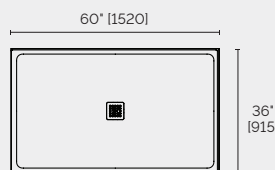

PERFECT
FOR A TUB
REPLACEMENT

NO DRAIN
MODIFICATION
NEEDED

WATERPROOF 60" x 32"

FLANGE: 3 SIDES
DRAIN: 8" LEFT

- #CO6032LD WH.....$1,489
- #CO6032LD GR.....$1,489
- #CO6032LD BK.....$1,489

WATERPROOF 60" x 32"

FLANGE: 3 SIDES
DRAIN: 8" RIGHT

- #CO6032RD WH.....$1,489
- #CO6032RD GR.....$1,489
- #CO6032RD BK.....$1,489

WATERPROOF 60" x 36"

FLANGE: 3 SIDES
DRAIN: CENTERED

- #CO6036 WH.....$1,589
- #CO6036 GR.....$1,589
- #CO6036 BK.....$1,589

WATERPROOF 60" x 36"

FLANGE: 2 SIDES - LEFT
DRAIN: CENTERED

- #CO6036L2 WH.....$1,589
- #CO6036L2 GR.....$1,589
- #CO6036L2 BK.....$1,589

WATERPROOF 60" x 36"

FLANGE: 2 SIDES - RIGHT
DRAIN: CENTERED

- #CO6036R2 WH.....$1,589
- #CO6036R2 GR.....$1,589
- #CO6036R2 BK.....$1,589

SHOWER BASES FINISHES

CERTIFICATIONS

When installed
flush with floor

CO6036R2