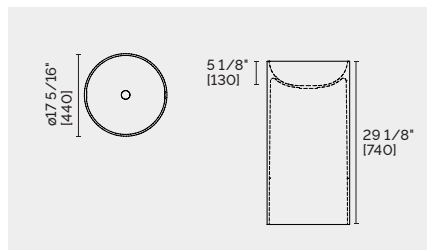

SOTTO
UNDER COUNTER BASIN

#SOT1910 WHMT **$495**

TE
FREE-STANDING BASIN

#TE17 WHMT **$1,995**
#TE17 GRMT **$3,695**
#TE17 BKMT **$3,695**

IO
FREE-STANDING BASIN

#IO1915 WHMT **$1,995**
#IO1915 GRMT **$3,695**
#IO1915 BKMT **$3,695**