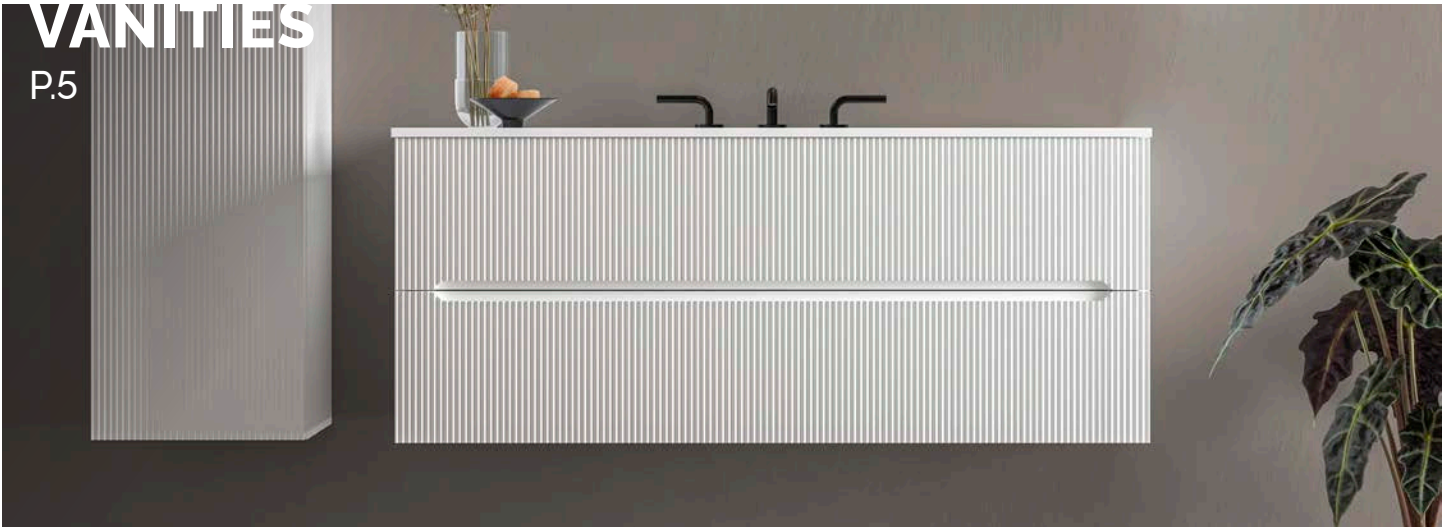

INDEX

VANITIES

P.5