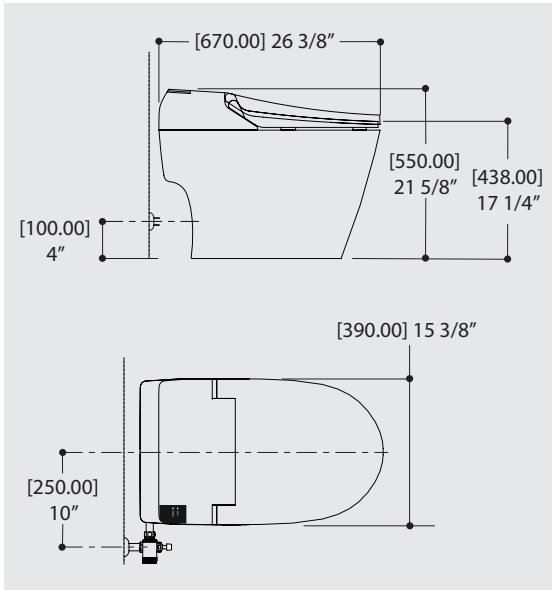

IO
FREE-STANDING BASIN

#IO1915 WHMT **\$1,995**
 #IO1915 GRMT **\$3,695**
 #IO1915 BKMT **\$3,695**

SMART TOILET

IKLEEN

IKLEEN smart toilet

IKLEEN

TANKLESS ELONGATED SMART TOILET
INTEGRATED TOILET / BIDET

#STTOIKLO1A WH \$3,995