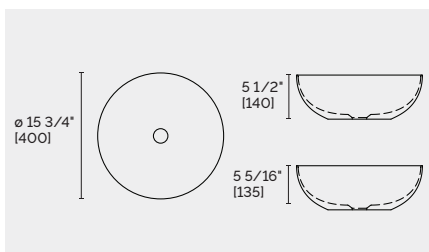

VASO

COUNTERTOP BASIN

- #VAS16 WHMT **$695**
- #VAS16 GRMT **$1,150**
- #VAS16 BKMT **$1,150**

ONDA

COUNTERTOP BASIN

- #OND1912 WHMT **$750**
- #OND1912 GRMT **$1,195**
- #OND1912 BKMT **$1,195**

CASTEL

COUNTERTOP BASIN

- #CAS1912 WHMT **$795**
- #CAS1912 GRMT **$1,295**
- #CAS1912 BKMT **$1,295**