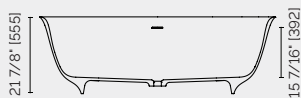

TERMOLI

FREESTANDING BATHTUB*

WHITE MATTE

#66001 WHMT $7,350

GREY MATTE

#66001 GRGRMT $10,550

BLACK MATTE

#66001 BKBKMT $10,550

WHITE MATTE INTERIOR / GREY MATTE EXTERIOR

#66001 WHGRMT $8,950

WHITE MATTE INTERIOR / BLACK MATTE EXTERIOR

#66001 WHBKMT $8,950

Weight: 92 kg (203 lb)

Capacity: 290 L (77 gal)

66^{15/16"} [1700] x 29^{1/2"} [750] x 21^{7/8"} [555]

*Drain included – Same color as bath interior

TERMOLI FINISHES