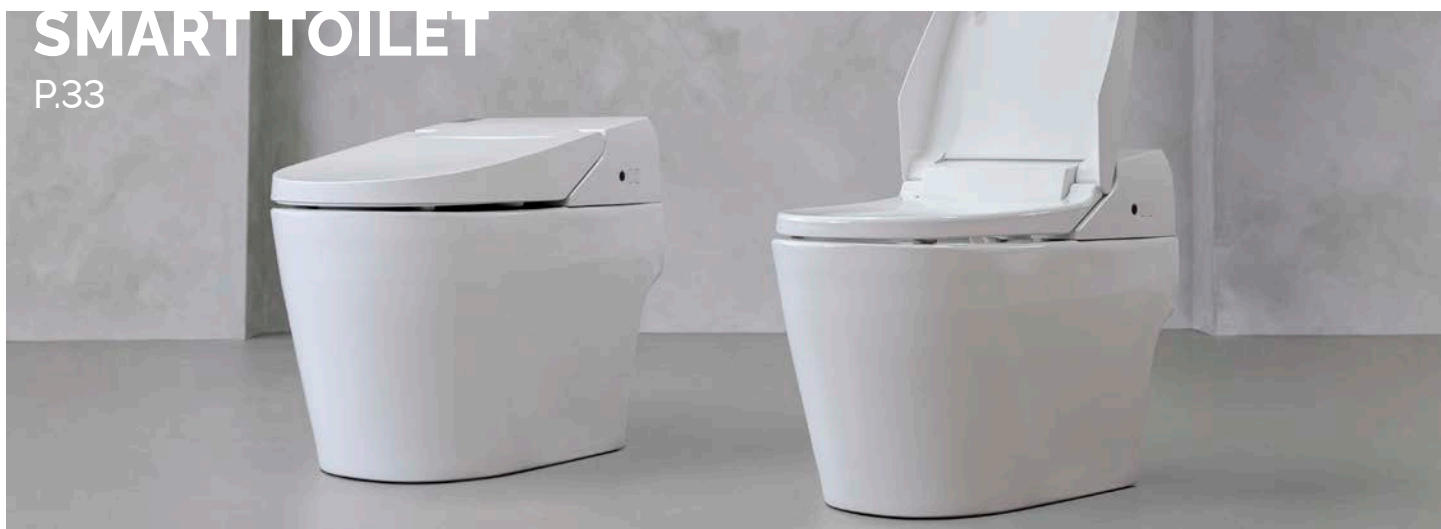

SMART TOILET

P.33