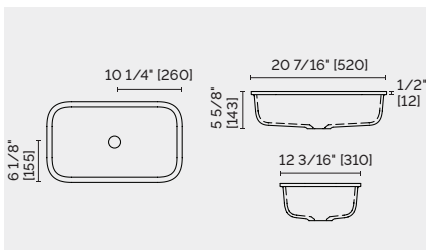

SOTTO
UNDER COUNTER BASIN

#SOT1910 WHMT **$495**

TE
FREE-STANDING BASIN

#TE17 WHMT **$1,995**
#TE17 GRMT **$3,695**
#TE17 BKMT **$3,695**

IO
FREE-STANDING BASIN

#IO1915 WHMT **$1,995**
#IO1915 GRMT **$3,695**
#IO1915 BKMT **$3,695**