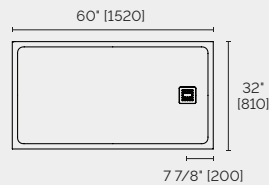

PERFECT
FOR A TUB
REPLACEMENT

NO DRAIN
MODIFICATION
NEEDED

WATERPROOF 60" x 32"

FLANGE: 3 SIDES
DRAIN: 8" LEFT

- #CO6032LD WH.....$1,489
- #CO6032LD GR.....$1,489
- #CO6032LD BK.....$1,489

WATERPROOF 60" x 32"

FLANGE: 3 SIDES
DRAIN: 8" RIGHT

- #CO6032RD WH.....$1,489
- #CO6032RD GR.....$1,489
- #CO6032RD BK.....$1,489

WATERPROOF 60" x 36"

FLANGE: 3 SIDES
DRAIN: CENTERED

- #CO6036 WH.....$1,589
- #CO6036 GR.....$1,589
- #CO6036 BK.....$1,589

WATERPROOF 60" x 36"

FLANGE: 2 SIDES - LEFT
DRAIN: CENTERED

- #CO6036L2 WH.....$1,589
- #CO6036L2 GR.....$1,589
- #CO6036L2 BK.....$1,589

WATERPROOF 60" x 36"

FLANGE: 2 SIDES - RIGHT
DRAIN: CENTERED

- #CO6036R2 WH.....$1,589
- #CO6036R2 GR.....$1,589
- #CO6036R2 BK.....$1,589

SHOWER BASES FINISHES

CERTIFICATIONS

When installed
flush with floor

CO6032RD