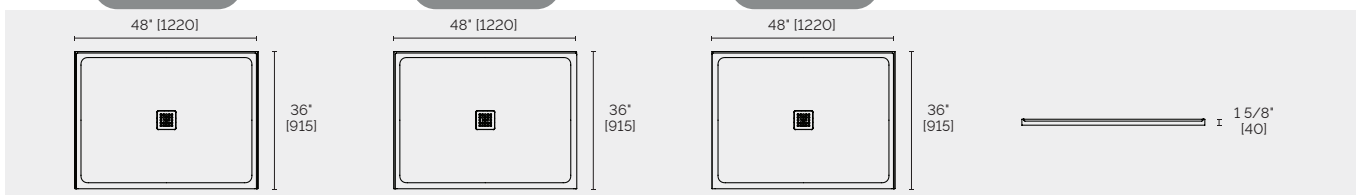

CERTIFICATIONS

When installed
flush with floor

CO3636

CO3636LR2

CO4836

CO4836L2

CO4836R2

WATERPROOF