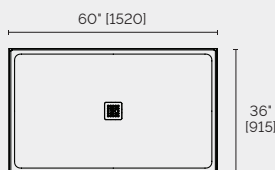

PERFECT
FOR A TUB
REPLACEMENT

NO DRAIN
MODIFICATION
NEEDED

WATERPROOF 60" x 32"

FLANGE: 3 SIDES
DRAIN: 8" LEFT

- #CO6032LD WH.....$1,489
- #CO6032LD GR.....$1,489
- #CO6032LD BK.....$1,489

WATERPROOF 60" x 32"

FLANGE: 3 SIDES
DRAIN: 8" RIGHT

- #CO6032RD WH.....$1,489
- #CO6032RD GR.....$1,489
- #CO6032RD BK.....$1,489

WATERPROOF 60" x 36"

FLANGE: 3 SIDES
DRAIN: CENTERED

- #CO6036 WH.....$1,589
- #CO6036 GR.....$1,589
- #CO6036 BK.....$1,589

WATERPROOF 60" x 36"

FLANGE: 2 SIDES - LEFT
DRAIN: CENTERED

- #CO6036L2 WH.....$1,589
- #CO6036L2 GR.....$1,589
- #CO6036L2 BK.....$1,589

WATERPROOF 60" x 36"

FLANGE: 2 SIDES - RIGHT
DRAIN: CENTERED

- #CO6036R2 WH.....$1,589
- #CO6036R2 GR.....$1,589
- #CO6036R2 BK.....$1,589

SHOWER BASES FINISHES

CERTIFICATIONS

When installed
flush with floor

CO6036