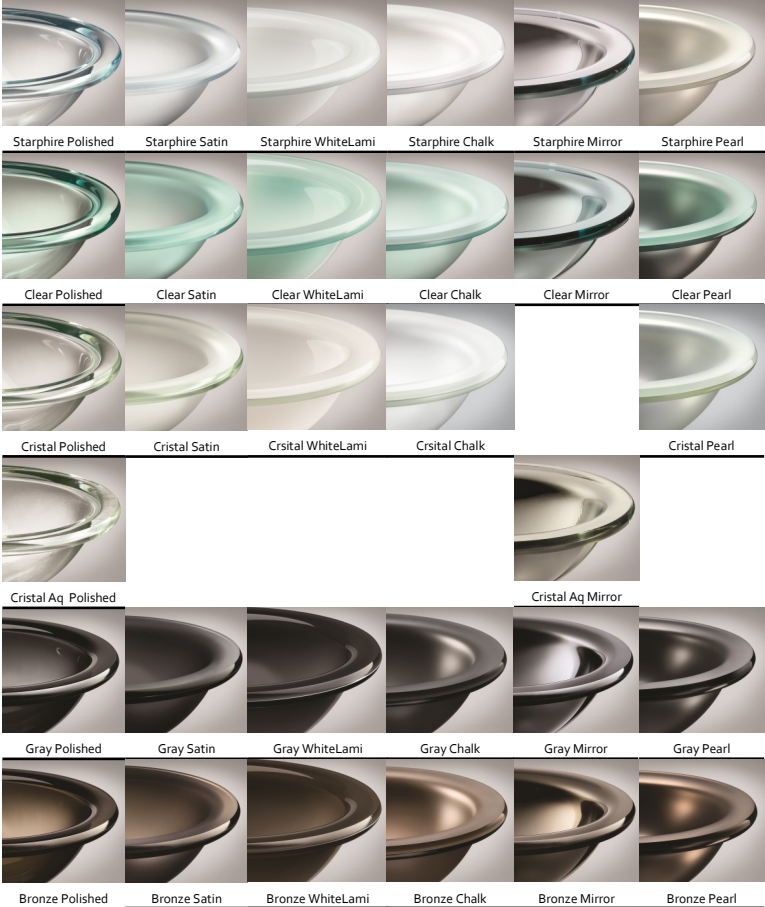

WHY CHOOSE VITRAFORM

Utilizing Vitraform's proprietary lamination process, these 1/2" thick shelves are formed using two layers of colored glass bound together with laminate. This results in a strong yet beautiful piece of glass available in 6 colors and multiple finishes.

Shelf glass available up to 75" long and 12" wide.

(Glass only. Supports not included.)

COLORS & FINISHES AVAILABLE

SHELVING LIST PRICES FOR POPULAR SIZES (REPLACE X IN MODEL # WITH GLASS COLOR CODE)

POLISHED

SATIN ETCHED

Model #	Description	List
510XP002410	Satin Etched Shelf 24" Long by 10" Deep	\$ 631.67
510XP003010	Satin Etched Shelf 30" Long by 10" Deep	\$ 764.58
510XP003610	Satin Etched Shelf 36" Long by 10" Deep	\$ 897.50
510XP004210	Satin Etched Shelf 42" Long by 10" Deep	\$ 1,030.42
510XP004810	Satin Etched Shelf 48" Long by 10" Deep	\$ 1,163.33
510XP006010	Satin Etched Shelf 60" Long by 10" Deep	\$ 1,429.17
510XP006610	Satin Etched Shelf 66" Long by 10" Deep	\$ 1,562.08

GLASS COLOR CODES

STARPHIRE	CLEAR	CRISTAL	CRISTAL ANTIQUE	GRAY	BRONZE
S	C	L	Q	G	Z