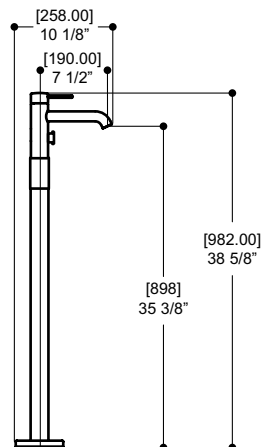

Floormount tub filler with handshower

Code	Price	Certification
40787	Polished Chrome (01) $1399	
	Electro Black (41) $1699	

Features

- Solid brass
- Concealed aerator
- Aerated water flow
- Single volume and temperature control lever
- Pressure balance ceramic cartridge
- Single spray microphone handshower with double interlock flexible hose, anti-torsion (chrome-01) or 5' PVC hose, anti-torsion (Electro Black-41)
- Pull-button diverter on back of spout
- 1/2" connections
- Handshower with water-efficient flow rate: 2 gpm (7.6 L/min.)
- Spout flow rate: 5.5 gpm (20.8 L/min.) at 45 psi

Included with the faucet

- EASY-FIT™ installation system (see p.7 for details)

Cartridge reference: ALT7 60 699 00