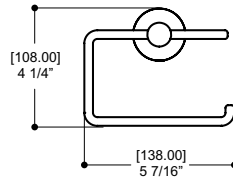

5 1/2" Round wallmount paper holder

Code	Price
68810	Polished Chrome (01) $69
	Electro Black (41) $89

Features

- Brass construction