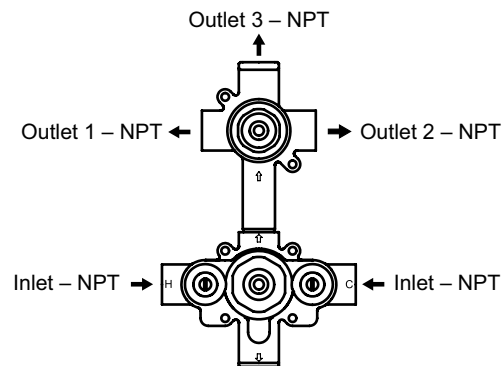

NPT connections

Code	Price
90801	$449

Cartridge reference: ALT7 60 817 00 (thermo)

Choice of trim kits (diverter cartridge included)

	Code
2-way shared	18892
2-way non-shared	18882
3-way shared	18893
3-way non-shared	18883
	Price
PC (01)	$299
EBK (41)	$379

	Code
2-way shared	30892
2-way non-shared	30882
3-way shared	30893
3-way non-shared	30883
	Price
PC (01)	$299
EBK (41)	$379

	Code
2-way shared	10892
2-way non-shared	10882
3-way shared	10893
3-way non-shared	10883
	Price
PC (01)	$299
EBK (41)	$379

	Code
2-way shared	20892
2-way non-shared	20882
3-way shared	20893
3-way non-shared	20883
	Price
PC (01)	$299
EBK (41)	$379