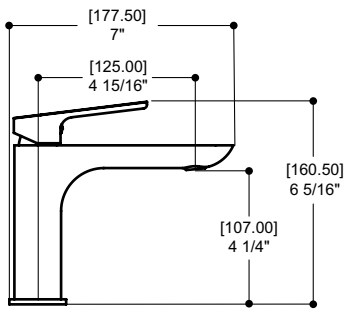

Single-hole lavatory faucet

Code	Price	Certification
70770	Polished Chrome (01) $299	UPC LADA COMPLIANT
NEW FINISH	Electro Black (41) $359	

Features

- LEAD FREE solid brass
- Concealed and pivoting anti-limescale aerator
- Crystal clear water flow
- Single volume and temperature control lever
- Ceramic cartridge
- 3/8" connections
- Water-efficient flow rate: 1.75 gpm (6.6 L/min.)

Included with the faucet

- Press pop-up drain
- Best in class, SOFTPEX hoses by Neoperl
- Efficient fastening system for stable installation

Cartridge reference: ALT7 50 706 00