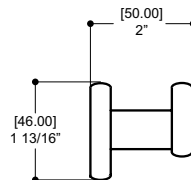

2" Square wallmount hook

Code	Price
68881	Polished Chrome (01) $59
	Electro Black (41) $79

Features

- Brass construction