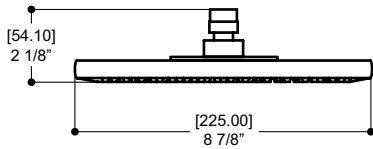

SHOWER RAINHEADS

9" round rainhead

Code	Price	Certification
90813	Polished Chrome (01) $109	
	Electro Black (41) $149	

Features

- Round rainhead
- Pivoting ball joint
- Water-efficient flow rate: 2 gpm (7.5 L/min)