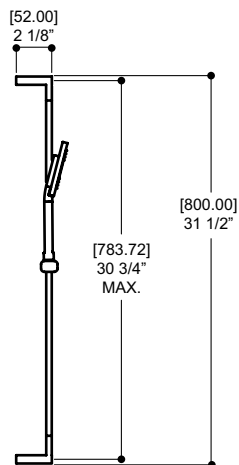

Square complete shower rail

Code	Price	Certification
90841	Polished Chrome (01) $179	
	Electro Black (41) $249	

Features

- 31.5" square rail with adjustable handshower support
- Triple function square handshower (rain, rain/massage, massage)
- 5' double interlock flexible hose, anti-torsion (chrome-01) or 5' PVC hose, anti-torsion (Electro Black-41)
- Water-efficient flow rate: 2 gpm (7.5L/min)