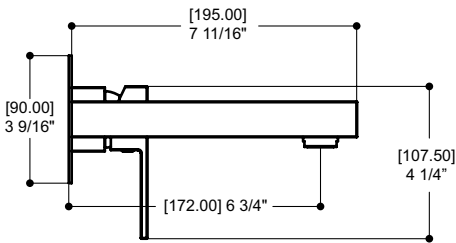

Wallmount lavatory faucet

NEW

ROUGH-IN INCLUDED

Code	Price	Certification
20729	Polished Chrome (01) $449	
	Electro Black (41) $489	

Features

- LEAD FREE solid brass
- Concealed aerator
- Aerated water flow
- Single volume and temperature control lever
- Ceramic cartridge
- 1/2" female connections
- Water-efficient flow rate: 1.5 gpm (5.7 L/min.)

Included with the faucet

- Press pop-up drain
- Rough-in valve

Cartridge reference: ALT7 50 795 00