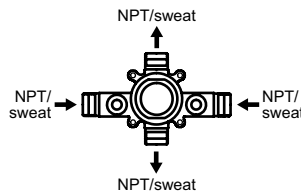

NPT/sweat connection

Code

61134

Formerly N90702

Price

$149