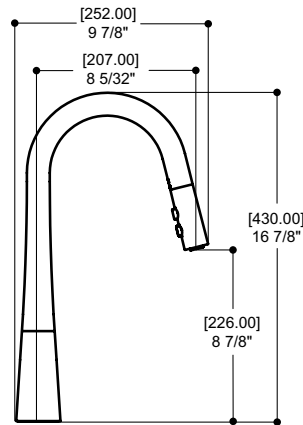

KITCHEN FAUCETS

BETTOLA single-control pull-down

Code

40875

Price

Polished Chrome (01) **$419**

Electro Black (41) **$529**

Certification

Features

- 2-function pull-down spray
- Retractable
- LEAD FREE solid brass
- Ceramic cartridge
- 3/8" connections
- Water-efficient flow rate: 1.75 gpm (6.6 L/min.)
- 150° spout rotation

Cartridge reference: ALT7 55 736 00