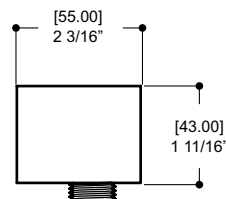

Square adjustable waterway

Code	Price	Certification
90735	Polished Chrome (01) $49	
	Electro Black (41) $59	

Features

- Innovative 5/8" trim adjustment system to elbow installation
- 1/2" female inlet - NPT