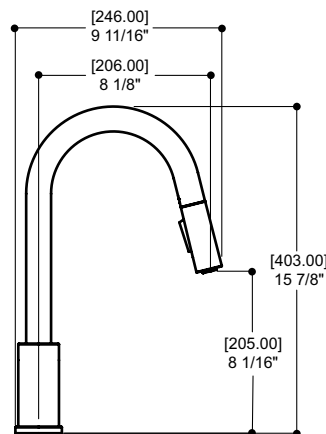

CANTINETTA SMART touchless pull-down

NEW

TOUCHLESS TECHNOLOGY