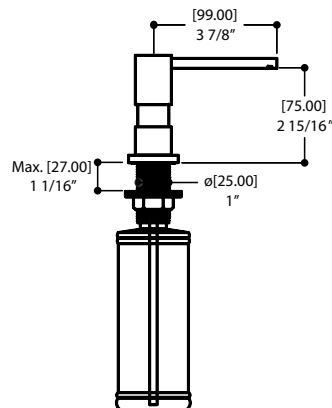

Code	Price
40218	Polished Chrome (01) $109
	Electro Black (41) $139