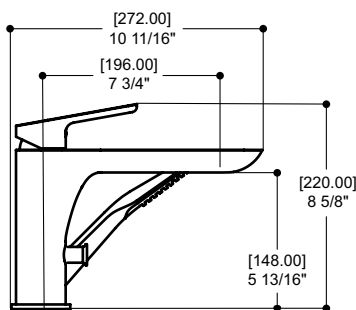

2-piece deckmount tub filler with handshower