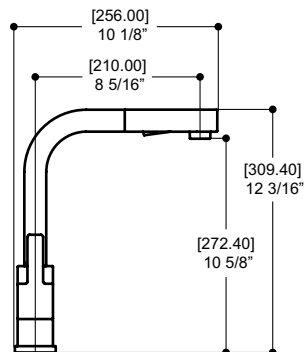

PRANZO single-control pull-out

Code

40878

Price

Polished Chrome (01) **$459**

Electro Black (41) **$599**

Certification

Features

- 2-function pull-out spray
- Retractable
- LEAD FREE solid brass
- Ceramic cartridge
- 3/8" connections
- Water-efficient flow rate: 1.75 gpm (6.6 L/min.)
- 150° spout rotation

Cartridge reference: ALT7 55 736 00