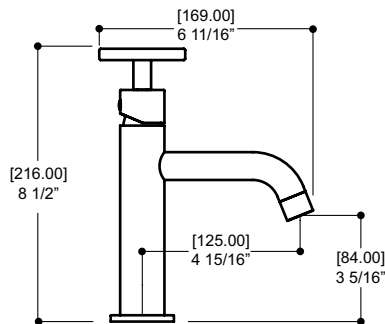

Included with the faucet

- Press pop-up drain
- Best in class, SOFTPEX hoses by Neoperl
- Efficient fastening system for stable installation
- Round and lever handles

Cartridge reference: ALT7 55 545 00