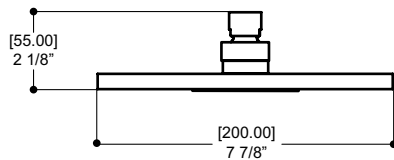

8" x 8" square rainhead

Code	Price	Certification
90814	Polished Chrome (01) $119	
	Electro Black (41) $169	

Features

- Square rainhead
- Pivoting ball joint
- Water-efficient flow rate: 2 gpm (7.5 L/min)