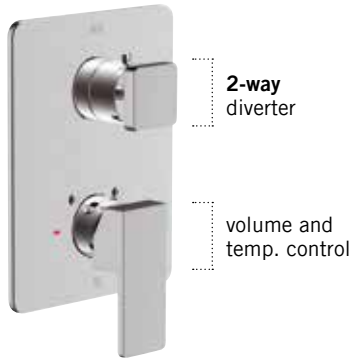

Code 61168
Price \$239

NPT/sweat connections featured

Trim set for Uniplex pressure balance valve – 2-way diverter

2-way diverter
volume and temp. control

| Code | Price | Certification |
|----------------------------|-----------------------------------|---------------|
| 20842 Shared | Polished Chrome (01) \$329 | |
| 20822 Non-shared | Electro Black (41) \$379 | |