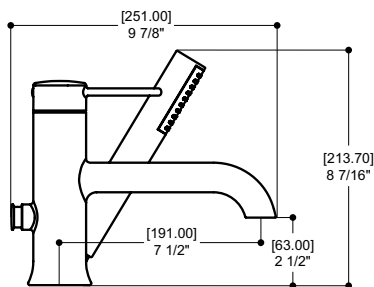

2-piece deckmount tub filler with handshower

Code	Price	Certification
40742	Polished Chrome (01) $699	UPC
	Electro Black (41) $839	

Features

- Solid brass
- Concealed aerator
- Aerated water flow
- Single volume and temperature control lever
- Pressure balance ceramic cartridge
- Pull-button diverter on back of spout
- 1/2" female connections
- Single spray handshower with water-efficient flow rate: 2 gpm (7.6 L/min.)
- Spout flow rate: 5.5 gpm (20.8 L/min.) at 45 psi

Included with the faucet

- Efficient fastening system for stable installation
- In-line service hose for handshower

Cartridge reference: ALT7 60 699 00