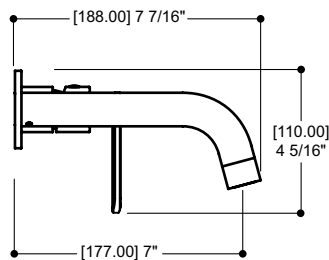

Included with the faucet

- Press pop-up drain
- Round and lever handles
- Rough-in valve

Cartridge reference: ALT7 55 545 00