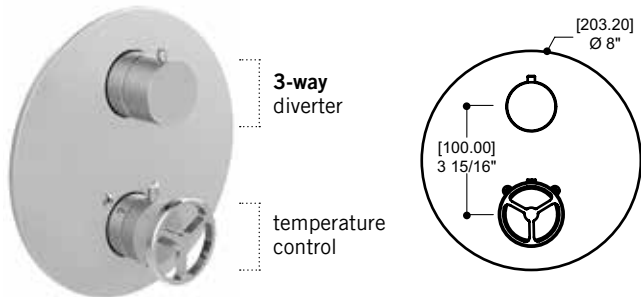

Trim set for Uniplex thermostatic valve – 3-way diverter