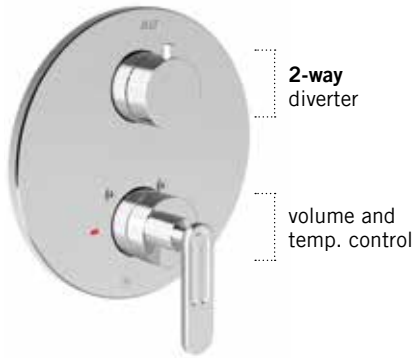

Trim set for Uniplex pressure balance valve – 2-way diverter

Code	Price	Certification
18842 Shared	Polished Chrome (01) $329	
18822 Non-shared	Electro Black (41) $379	

Features

- Single volume and temperature control trim
- Ceramic cartridges (PB and diverter) included
- Flow rate: 5 gpm (18.9 L/min.) at 45 psi

**Cartridge references: ABCA PB 200 (div. shared)
ABCA PB 2LD (div. non-shared)
ALT7 60 699 00 (p. balance)**

LEVER HANDLE ONLY

Uniplex P.2.3 valve – Rough only (page 89 for details)

		NPT/sweat connections		PEX (PEX-B) connections		WB (PEX-A) connections
	Code	90802	Code	90800	Code	90810
	Price	$259	Price	$259	Price	$259

NPT/sweat connections featured