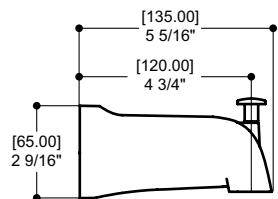

Round tub spout with diverter

Code	Price	Certification
90760	Polished Chrome (01) $49	
	Electro Black (41) $59	

Features

- Round spout with diverter
- 1/2" slip-fit inlet