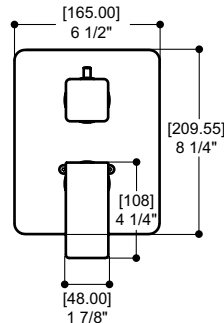

Code	Price	Certification
20843 Shared	Polished Chrome (01) $329	
20823 Non-shared	Electro Black (41) $379	

Features

- Single volume and temperature control trim
- Ceramic cartridges (PB and diverter) included
- Flow rate: 5 gpm (18.9 L/min.) at 45 psi

**Cartridge references: ABCA PB 300 (div. shared)
ABCA PB 3LD (div. non-shared)
ALT7 60 699 00 (p. balance)**