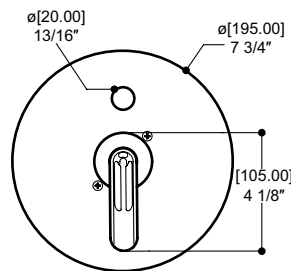

Trim set for pressure balance valve with diverter

LEVER HANDLE ONLY

Code	Price	Certification
18921	Polished Chrome (01) $229	
	Electro Black (41) $299	

Features

- Single volume and temperature control trim
- High flow pressure balance ceramic cartridge included
- Flow rate: 6 gpm (27 L/min.) at 45 psi
- Push/pull diverter with positive stop action

Cartridge reference: ALT7 60 699 00

Pressure balance valve with diverter – Rough only (page 87 for details)

		NPT/sweat connections		PEX (PEX-B) connections		WB (PEX-A) connections
	Code	61164	Code	61166	Code	61168
	Price	$239	Price	$239	Price	$239

NPT/sweat connections featured