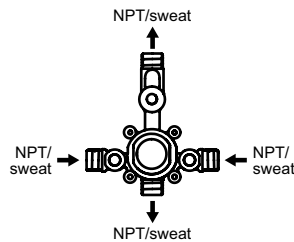

NPT/sweat connections featured

NPT/sweat connection

| Code | Price |
|--------------|--------------|
| 61164 | \$239 |

PEX (PEX-B) connection

| Code | Price |
|--------------|--------------|
| 61166 | \$239 |