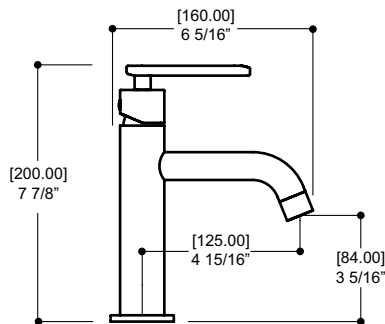

Included with the faucet

- Press pop-up drain
- Best in class, SOFTPEX hoses by Neoperl
- Efficient fastening system for stable installation
- Round and lever handles

Cartridge reference: ALT7 55 545 00