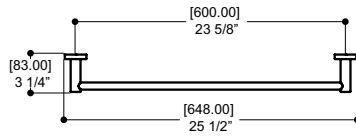

| Code | Price |
|--------------|-----------------------------------|
| 68831 | Polished Chrome (01) \$119 |
| | Electro Black (41) \$149 |

Features

- Brass construction

7¹/₂" Square wallmount towel holder