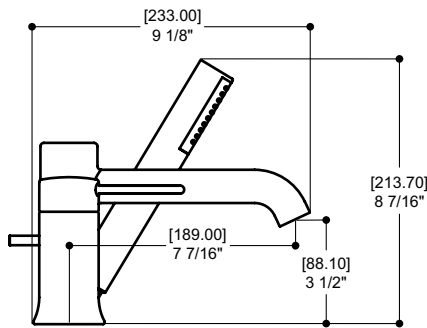

3-piece deckmount tub filler with handshower

Code	Price	Certification
40772	Polished Chrome (01) $699	
	Electro Black (41) $839	

Features

- Solid brass
- Concealed aerator
- Aerated water flow
- Single volume and temperature control lever
- Pressure balance ceramic cartridge
- Pull-button diverter on back of spout
- 1/2" female connections
- Single spray handshower with water-efficient flow rate: 2 gpm (7.6 L/min.)
- Spout flow rate: 5.5 gpm (20.8 L/min.) at 45 psi

Included with the faucet

- Efficient fastening system for stable installation
- In-line service hose for handshower

Cartridge reference: ALT7 60 699 00