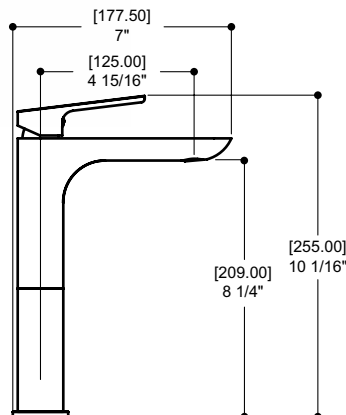

Tall single-hole lavatory faucet

Code	Price	Certification
70720	Polished Chrome (01) $359	UPC LADA COMPLIANT
NEW FINISH	Electro Black (41) $429	

Features

- LEAD FREE solid brass
- Concealed and pivoting anti-limescale aerator
- Crystal clear water flow
- Single volume and temperature control lever
- Ceramic cartridge
- 3/8" connections
- Water-efficient flow rate: 1.75 gpm (6.6 L/min.)

Included with the faucet

- Press pop-up drain
- Best in class, SOFTPEX hoses by Neoperl
- Efficient fastening system for stable installation

Cartridge reference: ALT7 50 706 00