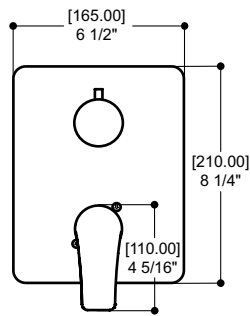

Trim set for Uniplex pressure balance valve – 2-way diverter

Code	Price	Certification
70842 Shared	Polished Chrome (01) $329	
70822 Non-shared	Electro Black (41) $379	

NEW FINISH

Features

- Single volume and temperature control trim
- Ceramic cartridges (PB and diverter) included
- Flow rate: 5 gpm (18.9 L/min.) at 45 psi

**Cartridge references: ABCA PB 200 (div. shared)
ABCA PB 2LD (div. non-shared)
ALT7 60 699 00 (p. balance)**