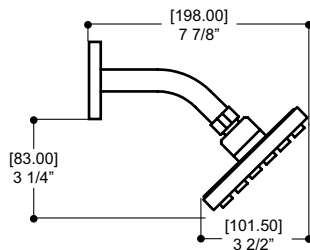

Features

- Triple function round showerhead (rain, massage, mist)
- Pivoting ball joint
- Curved shower arm with round flange
- Water-efficient flow rate: 2 gpm (7.5 L/min)

Square showerhead

| Code | Price | Certification |
|--------------|----------------------------------|-----------------------------------------------------------------------------------------------------------------------------------------------------------------------------|
| 90812 | Polished Chrome (01) \$79 |   |
| | Electro Black (41) \$109 | |