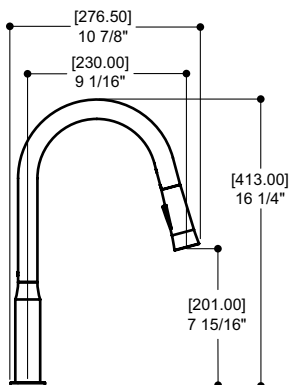

Features

- 2-function pull-down spray
- Retractable
- LEAD FREE solid brass
- Ceramic cartridge
- 3/8" connections
- Water-efficient flow rate: 1.75 gpm (6.6 L/min.)
- 360° spout rotation

Cartridge reference: ALT7 55 560 00