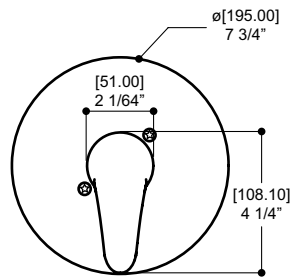

Trim set for pressure balance valve

Code	Price	Certification
N10721	Polished Chrome (01) $149	

Features

- Single volume and temperature control trim
- High flow pressure balance ceramic cartridge included
- Flow rate: 6 gpm (27 L/min.) at 45 psi

Cartridge reference: ALT7 60 699 00

Pressure balance valve – Rough only (page 86 for details)

		NPT/sweat connections		PEX (PEX-B) connections		WB (PEX-A) connections
	Code	61134	Code	61136	Code	61138
	Price	$149	Price	$149	Price	$149

NPT/sweat connections featured