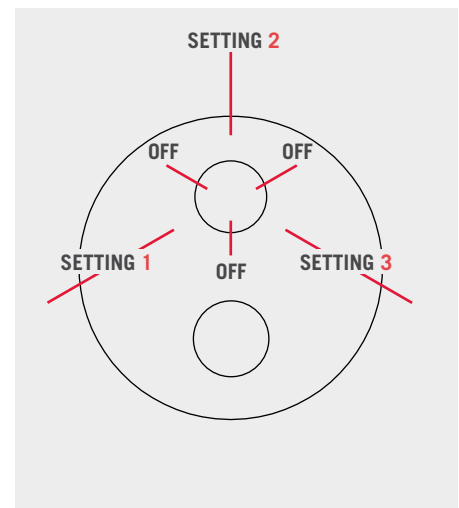

2-WAY DIVERTER

SHARED
3 SETTINGS

NON-SHARED
2 SETTINGS

3-WAY DIVERTER

SHARED
5 SETTINGS

NON-SHARED
3 SETTINGS

Uniplex™ T.2.3 Thermostatic Valve

Features