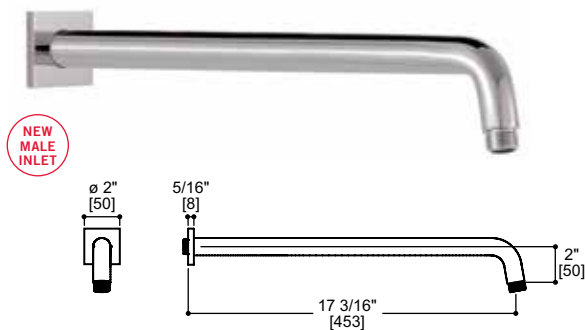

18" wallmount shower arm w/ square flange

Code	Price	Certification
90747	Polished Chrome (01) $89	
	Electro Black (41) $109	

Features

- 1/2" male water inlet - NPT
- Brass construction
- Square flange