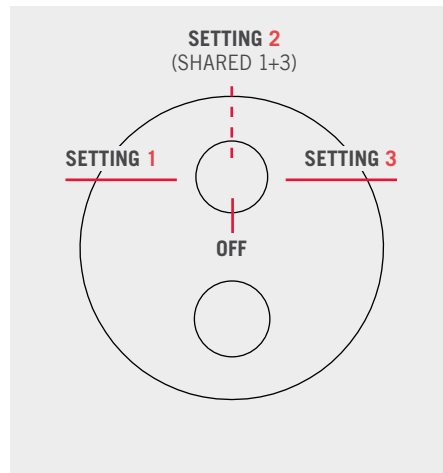

2-WAY DIVERTER

SHARED
3 SETTINGS

NON-SHARED
2 SETTINGS

3-WAY DIVERTER

SHARED
5 SETTINGS

NON-SHARED
3 SETTINGS

Uniplex™ T.2.3 Thermostatic Valve

Features