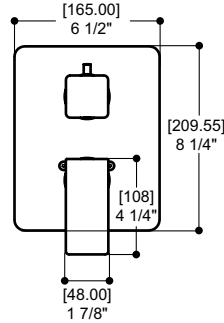

Code 61168
Price \$239

NPT/sweat connections featured

Trim set for Uniplex pressure balance valve – 2-way diverter

2-way diverter
volume and temp. control

| Code | Price | Certification |
|----------------------------|-----------------------------------|---------------|
| 20842 Shared | Polished Chrome (01) \$329 | |
| 20822 Non-shared | Electro Black (41) \$379 | |