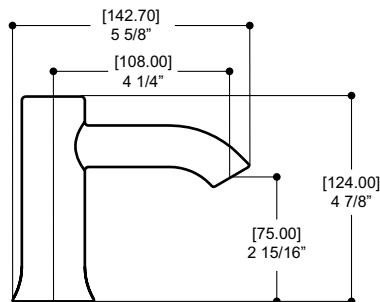

Widespread lavatory faucet

Code	Price	Certification
40771	Polished Chrome (01) $499	
	Electro Black (41) $639	

Features

- LEAD FREE solid brass
- Concealed aerator
- Aerated water flow
- Ceramic cartridges
- 1/2" connections
- Water-efficient flow rate: 1.5 gpm (5.7 L/min.)

Included with the faucet

- Press pop-up drain
- Efficient fastening system for stable installation

**Cartridge references: ALT7 50 898 00 (hot)
ALT7 50 899 00 (cold)**