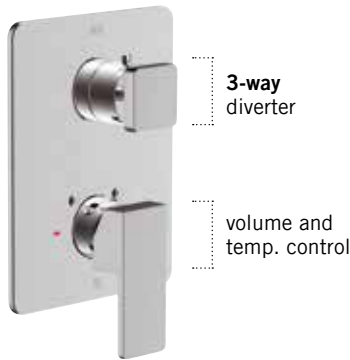

Trim set for Uniplex pressure balance valve – 3-way diverter

3-way diverter
volume and temp. control