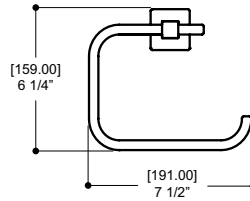

| Code | Price |
|--------------|-----------------------------------|
| 68831 | Polished Chrome (01) \$119 |
| | Electro Black (41) \$149 |

Features

- Brass construction

7¹/₂" Square wallmount towel holder