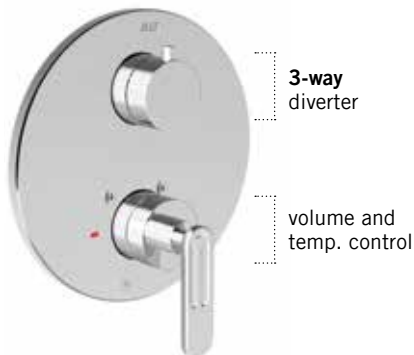

Trim set for Uniplex pressure balance valve – 3-way diverter

Code	Price	Certification
18843 Shared	Polished Chrome (01) $329	
18823 Non-shared	Electro Black (41) $379	

Features

- Single volume and temperature control trim
- Ceramic cartridges (PB and diverter) included
- Flow rate: 5 gpm (18.9 L/min.) at 45 psi

**Cartridge references: ABCA PB 300 (div. shared)
ABCA PB 3LD (div. non-shared)
ALT7 60 699 00 (p. balance)**

LEVER HANDLE ONLY

Uniplex P.2.3 valve – Rough only (page 89 for details)

		NPT/sweat connections		PEX (PEX-B) connections		WB (PEX-A) connections
	Code	90802	Code	90800	Code	90810
	Price	$259	Price	$259	Price	$259

NPT/sweat connections featured