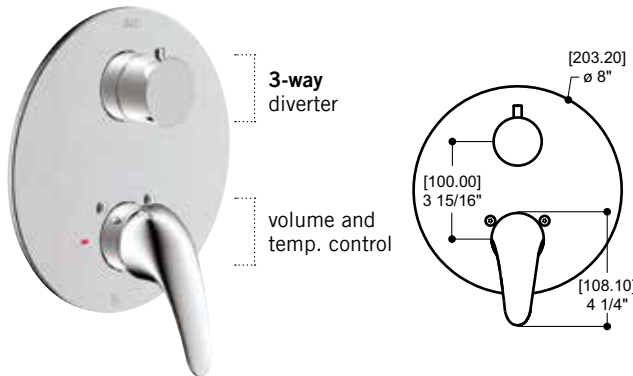

Trim set for Uniplex pressure balance valve – 3-way diverter

Code	Price	Certification
10843 Shared	Polished Chrome (01) $329	
10823 Non-shared		

Features

- Single volume and temperature control trim
- Ceramic cartridges (PB and diverter) included
- Flow rate: 5 gpm (18.9 L/min.) at 45 psi

**Cartridge references: ABCA PB 300 (div. shared)
ABCA PB 3LD (div. non-shared)
ALT7 60 699 00 (p. balance)**

Uniplex P.2.3 valve – Rough only (page 89 for details)

	NPT/sweat connections	PEX (PEX-B) connections	WB (PEX-A) connections
Code 90802	Code 90800	Code 90810	
Price $259	Price $259	Price $259	

NPT/sweat connections featured