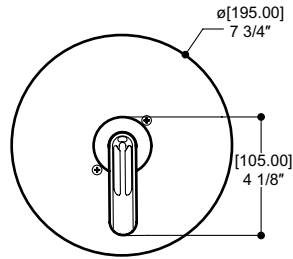

1840 VALVES & TRIMS

Trim set for ThermOne™ thermostatic valve

Code	Price	Certification
18231	Polished Chrome (01) $299	
	Electro Black (41) $349	

Features

- Single volume and temperature control trim
- Thermostatic ceramic cartridge included
- Flow rate: 4.5 gpm (17 L/min.) at 45 psi
- Comfort zone markings (see p.90 for details)

Cartridge reference: ALT7 50 418 00

LEVER HANDLE ONLY

ThermOne valve – Rough only (page 91 for details)

	NPT/sweat connections	PEX (PEX-B) connections	WB (PEX-A) connections
	Code 61234 Price $189	Code 61236 Price $189	Code 61238 Price $189

NPT/sweat connections featured