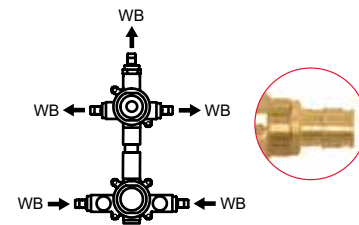

NPT/sweat connections featured

NPT/sweat connection

| Code | Price |
|--------------|--------------|
| 90802 | \$259 |

PEX (PEX-B) connection

| Code | Price |
|--------------|--------------|
| 90800 | \$259 |