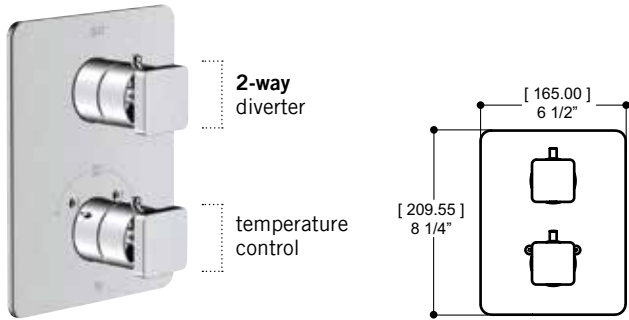

Trim set for Uniplex thermostatic valve – 2-way diverter