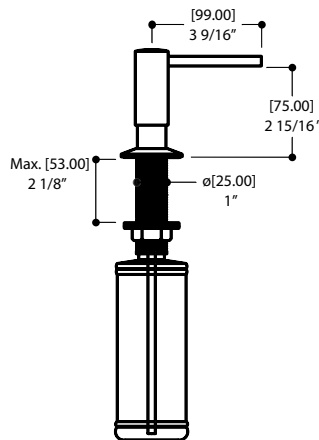

Soap dispenser

NEW

Code	Price
40208	Polished Chrome (01) $89
	Electro Black (41) $109

Soap dispenser

NEW