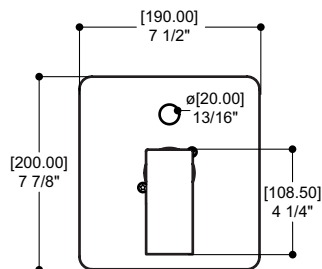

NPT/sweat connections

Code 61134
Price \$149

PEX (PEX-B) connections

Code 61136
Price \$149

WB (PEX-A) connections

Code 61138
Price \$149

NPT/sweat connections featured

Trim set for pressure balance valve with diverter