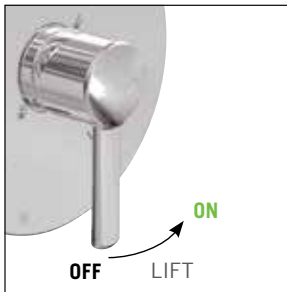

ONE LEVER, TWO CONTROLS

ON/OFF and volume control