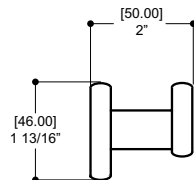

Code	Price
68880	Polished Chrome (01) $49
	Electro Black (41) $59

Features

- Brass construction