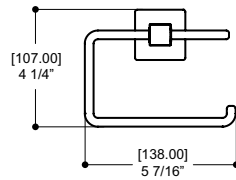

5¹/₂" Square wallmount paper holder

Code	Price
68811	Polished Chrome (01) $89
	Electro Black (41) $119

Features

- Brass construction