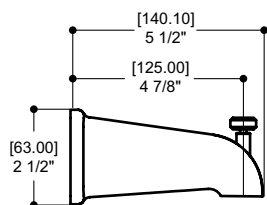

Square tub spout with diverter

Code	Price	Certification
90761	Polished Chrome (01) $69	
	Electro Black (41) $89	

Features

- Square spout with diverter
- 1/2" slip-fit inlet