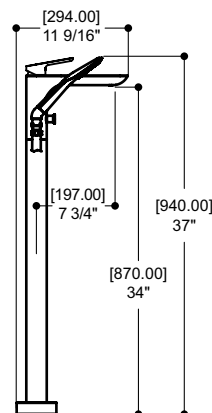

Floormount tub filler with handshower

NEW