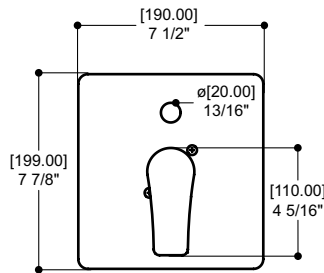

Trim set for pressure balance valve with diverter

Code	Price	Certification
70921	Polished Chrome (01) $229	
NEW FINISH Electro Black (41)	$299	

Features

- Single volume and temperature control trim
- High flow pressure balance ceramic cartridge included
- Flow rate: 6 gpm (27 L/min.) at 45 psi
- Push/pull diverter with positive stop action

Cartridge reference: ALT7 60 699 00