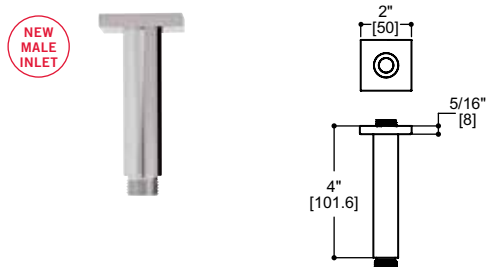

4" ceiling arm with square flange

Code	Price	Certification
90847	Polished Chrome (01) $49	
	Electro Black (41) $59	

Features

- 1/2" male water inlet - NPT
- Brass construction
- Square flange