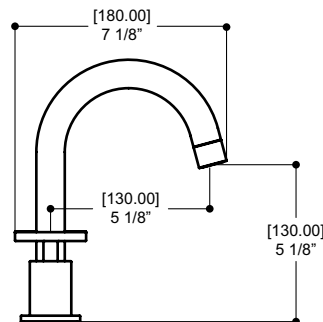

Included with the faucet

- Press pop-up drain
- Efficient fastening system for stable installation
- Hot and cold supply speedways
- Round and lever handles

**Cartridge references: ALT7 55 530 00 (hot)
ALT7 55 531 00 (cold)**