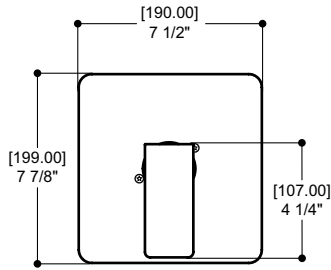

Trim set for ThermOne™ thermostatic valve

Code	Price	Certification
20232	Polished Chrome (01) $299	
	Electro Black (41) $349	

Features

- Single volume and temperature control trim
- Thermostatic ceramic cartridge included
- Flow rate: 4.5 gpm (17 L/min.) at 45 psi
- Comfort zone markings (see p.90 for details)

Cartridge reference: ALT7 50 418 00

ThermOne valve – Rough only (page 91 for details)

	NPT/sweat connections	PEX (PEX-B) connections	WB (PEX-A) connections
	Code 61234	Code 61236	Code 61238
	Price $189	Price $189	Price $189

NPT/sweat connections featured