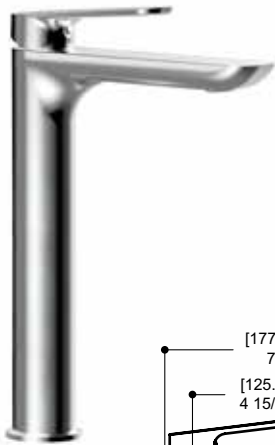

Tall single-hole lavatory faucet

Code	Price	Certification
70720	Polished Chrome (01) $359	UPC LADA COMPLIANT
NEW FINISH	Electro Black (41) $429	

Features

- LEAD FREE solid brass
- Concealed and pivoting anti-limescale aerator
- Crystal clear water flow
- Single volume and temperature control lever
- Ceramic cartridge
- 3/8" connections
- Water-efficient flow rate: 1.75 gpm (6.6 L/min.)

Included with the faucet

- Press pop-up drain
- Best in class, SOFTPEX hoses by Neoperl
- Efficient fastening system for stable installation

Cartridge reference: ALT7 50 706 00