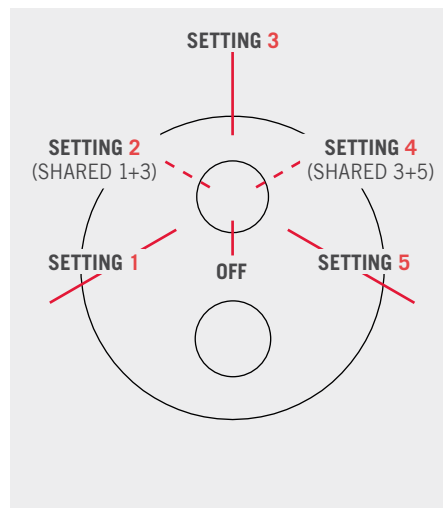

2-WAY DIVERTER

SHARED
3 SETTINGS

NON-SHARED
2 SETTINGS

3-WAY DIVERTER

SHARED
5 SETTINGS

NON-SHARED
3 SETTINGS

Uniplex™ T.2.3 Thermostatic Valve

Features