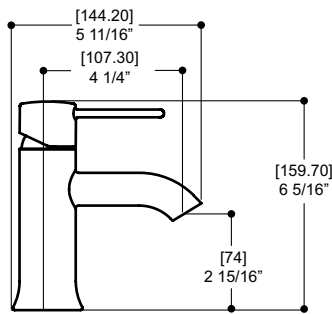

| Code | Price | Certification |
|-------|-----------------------------------|---------------|
| 40770 | Polished Chrome (01) \$299 | |
| | Electro Black (41) \$359 | |

Features

- LEAD FREE solid brass
- Concealed aerator
- Aerated water flow
- Single volume and temperature control lever
- Ceramic cartridge
- 3/8" connections
- Water-efficient flow rate: 1.5 gpm (5.7 L/min.)