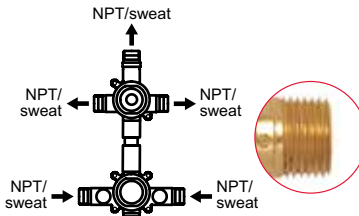

NPT/sweat connections featured

NPT/sweat connection

| Code | Price |
|--------------|--------------|
| 90802 | \$259 |

PEX (PEX-B) connection

| Code | Price |
|--------------|--------------|
| 90800 | \$259 |