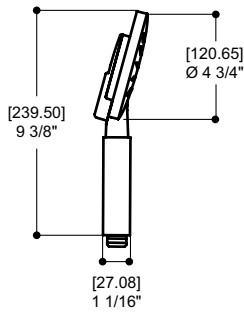

SHOWER HANDSHOWERS

Round handshower

Code	Price	Certification
90815	Polished Chrome (01) $69	
	Electro Black (41) $89	

Features

- Triple function round handshower (rain, massage, mist)
- 5" head
- Water-efficient flow rate: 2 gpm (7.5L/min)