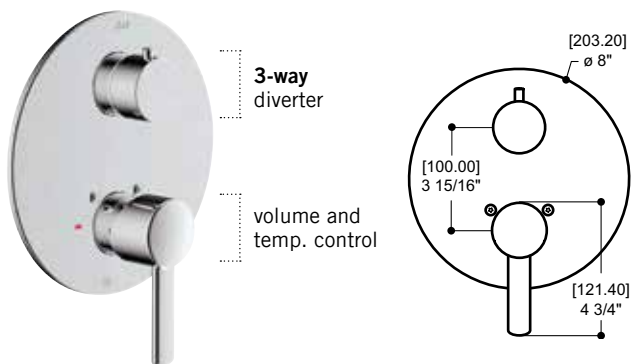

Trim set for Uniplex pressure balance valve – 3-way diverter

Code	Price	Certification
40843 Shared	Polished Chrome (01) $329	
40823 Non-shared	Electro Black (41) $379	

Features

- Single volume and temperature control trim
- Ceramic cartridges (PB and diverter) included
- Flow rate: 5 gpm (18.9 L/min.) at 45 psi

**Cartridge references: ABCA PB 300 (div. shared)
ABCA PB 3LD (div. non-shared)
ALT7 60 699 00 (p. balance)**

Uniplex P.2.3 valve – Rough only (page 89 for details)

		NPT/sweat connections		PEX (PEX-B) connections		WB (PEX-A) connections
	Code	90802	Code	90800	Code	90810
	Price	$259	Price	$259	Price	$259

NPT/sweat connections featured