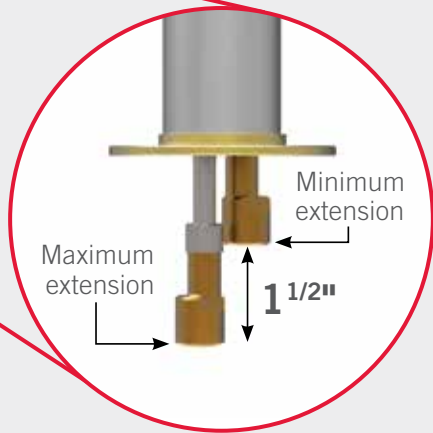

INSERT FAUCET HOSES INTO EASY-FIT™ ADAPTORS