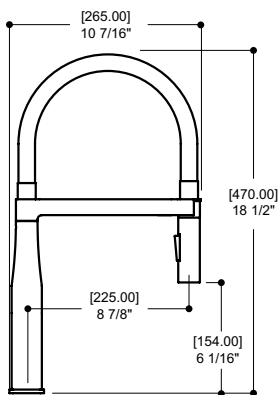

SNACK BAR single-control pull-out

NEW

Code	Price	Certification
40374	Polished Chrome (01) $459	
	Electro Black (41) $599	

Features

- 2-function pull-out spray
- Retractable
- LEAD FREE solid brass
- Ceramic cartridge
- PVC black hose
- Magnetic spray docking
- 3/8" connections
- Water-efficient flow rate: 1.75 gpm (6.6 L/min.)
- 360° spout rotation

Cartridge reference: ALT7 55 556 00