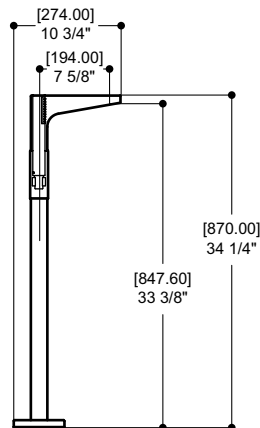

Floormount tub filler with handshower

Code	Price	Certification
20787	Polished Chrome (01) $1399	
	Electro Black (41) $1699	

Features

- Solid brass
- Concealed aerator
- Aerated water flow
- Single volume and temperature control lever
- Pressure balance ceramic cartridge
- Single spray microphone handshower with double interlock flexible hose, anti-torsion (chrome-01) or 5' PVC hose, anti-torsion (Electro Black-41)
- Pull-button diverter on side of spout
- 1/2" connections
- Handshower with water-efficient flow rate: 2 gpm (7.6 L/min.)
- Spout flow rate: 5.5 gpm (20.8 L/min.) at 45 psi

Included with the faucet

- EASY-FIT™ installation system (see p.7 for details)

Cartridge reference: ALT7 60 699 00