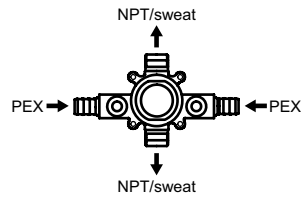

PEX (PEX-B) connection

Code

61136

Formerly N90700

Price

$149