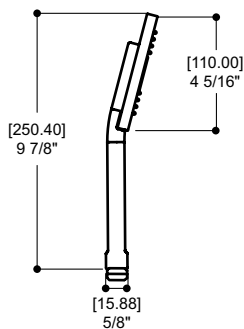

Square handshower

Code	Price	Certification
90816	Polished Chrome (01) $69	
	Electro Black (41) $89	

Features

- Triple function rectangular handshower (rain, rain/massage, massage)
- 4.5" head
- Water-efficient flow rate: 2 gpm (7.5L/min)