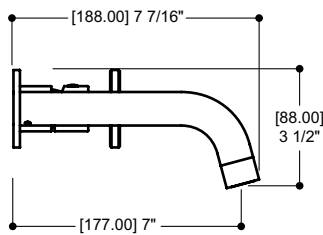

Included with the faucet

- Press pop-up drain
- Round and lever handles
- Rough-in valve

Cartridge reference: ALT7 55 545 00