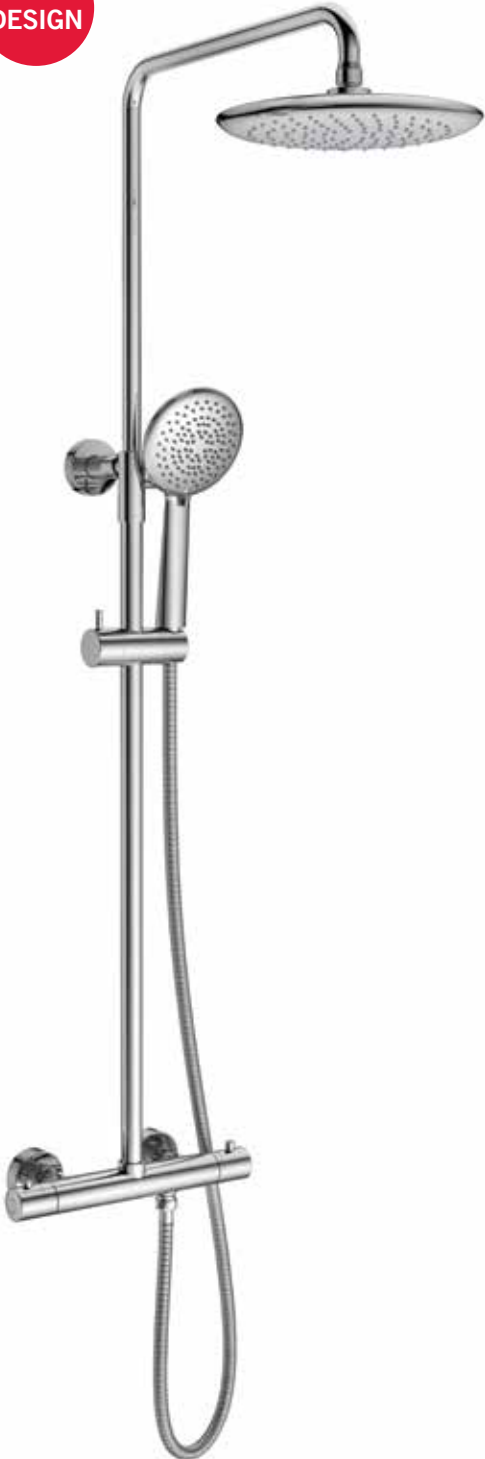

EXPORONDO 3.0 thermostatic shower column

NEW DESIGN