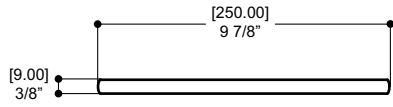

KITCHEN ACCESSORIES

10" cover plate

Code	Price	Certification
40779	Polished Chrome (01) $49	
	Electro Black (41) $59	

NEW FINISH