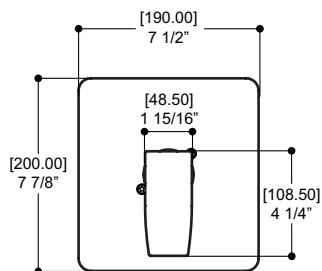

Trim set for pressure balance valve

Code	Price	Certification
N20722	Polished Chrome (01) $149	
	Electro Black (41) $209	

Features

- Single volume and temperature control trim
- High flow pressure balance ceramic cartridge included
- Flow rate: 6 gpm (27 L/min.) at 45 psi

Cartridge reference: ALT7 60 699 00