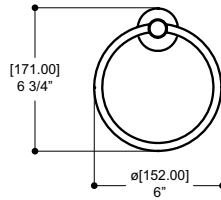

6" Round wallmount towel ring

Code	Price
68870	Polished Chrome (01) $69
	Electro Black (41) $89

Features

- Brass construction