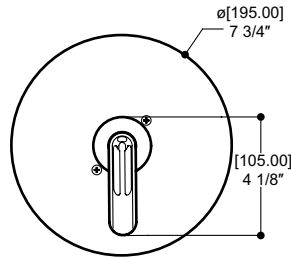

1840 VALVES & TRIMS

Trim set for pressure balance valve

LEVER HANDLE ONLY

Code	Price	Certification
18721	Polished Chrome (01) $149	
	Electro Black (41) $209	

Features

- Single volume and temperature control trim
- High flow pressure balance ceramic cartridge included
- Flow rate: 6 gpm (27 L/min.) at 45 psi

Cartridge reference: ALT7 60 699 00

Pressure balance valve – Rough only (page 86 for details)

		NPT/sweat connections		PEX (PEX-B) connections		WB (PEX-A) connections
	Code	61134	Code	61136	Code	61138
	Price	$149	Price	$149	Price	$149

NPT/sweat connections featured