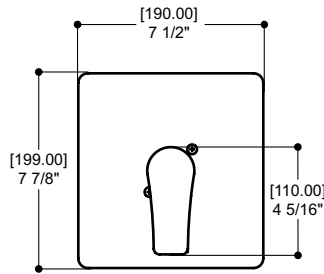

Trim set for pressure balance valve

Code	Price	Certification
70722	Polished Chrome (01) $149	
NEW FINISH Electro Black (41)	$209	

Features

- Single volume and temperature control trim
- High flow pressure balance ceramic cartridge included
- Flow rate: 6 gpm (27 L/min.) at 45 psi

Cartridge reference: ALT7 60 699 00