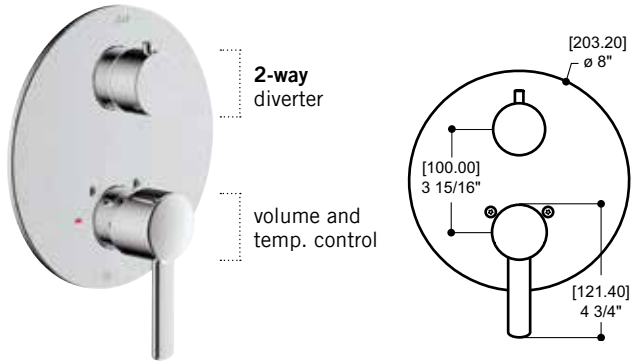

Trim set for Uniplex pressure balance valve – 2-way diverter

Code	Price	Certification
40842 Shared	Polished Chrome (01) $329	
40822 Non-shared	Electro Black (41) $379	

Features

- Single volume and temperature control trim
- Ceramic cartridges (PB and diverter) included
- Flow rate: 5 gpm (18.9 L/min.) at 45 psi

**Cartridge references: ABCA PB 200 (div. shared)
ABCA PB 2LD (div. non-shared)
ALT7 60 699 00 (p. balance)**

Uniplex P.2.3 valve – Rough only (page 89 for details)

		NPT/sweat connections		PEX (PEX-B) connections		WB (PEX-A) connections
	Code	90802	Code	90800	Code	90810
	Price	$259	Price	$259	Price	$259

NPT/sweat connections featured