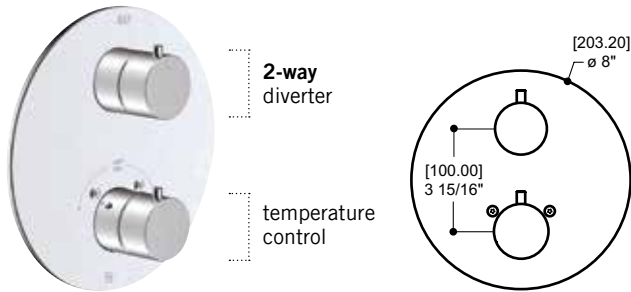

Trim set for Uniplex thermostatic valve – 2-way diverter