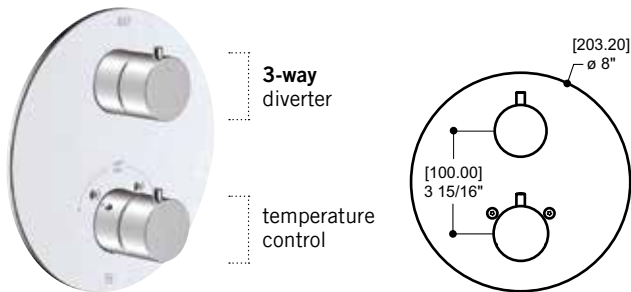

Trim set for Uniplex thermostatic valve – 3-way diverter