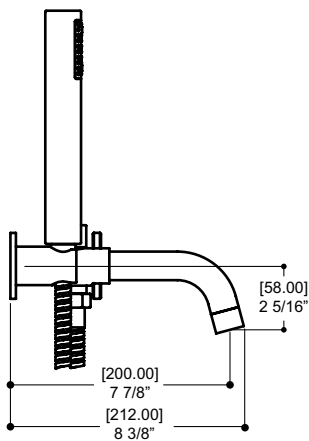

Included with the faucet

- Round and lever handles
- Rough-in valve

Cartridge reference: ALT7 55 544 00