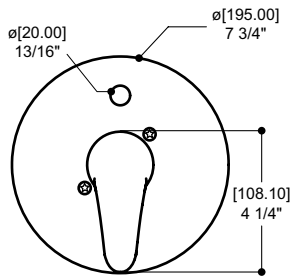

Trim set for pressure balance valve with diverter

Code	Price	Certification
10921	Polished Chrome (01) $229	

Features

- Single volume and temperature control trim
- High flow pressure balance ceramic cartridge included
- Flow rate: 6 gpm (27 L/min.) at 45 psi
- Push/pull diverter with positive stop action

Cartridge reference: ALT7 60 699 00

Pressure balance valve with diverter – Rough only (page 87 for details)

		NPT/sweat connections		PEX (PEX-B) connections		WB (PEX-A) connections
	Code	61164	Code	61166	Code	61168
	Price	$239	Price	$239	Price	$239

NPT/sweat connections featured