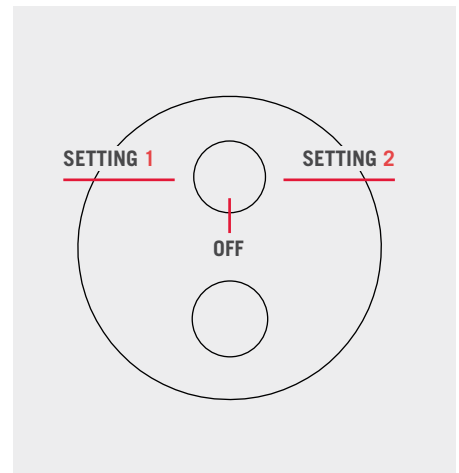

2-WAY DIVERTER

SHARED
3 SETTINGS

NON-SHARED
2 SETTINGS

3-WAY DIVERTER

SHARED
5 SETTINGS

NON-SHARED
3 SETTINGS

Uniplex™ T.2.3 Thermostatic Valve

Features