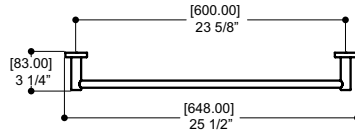

Features

- Square spout with diverter
- 1/2" slip-fit inlet

ACCESSORIES

ACCESSORIES ROUND

25" Round wallmount towel bar

| Code | Price |
|--------------|-----------------------------------|
| 68830 | Polished Chrome (01) \$109 |
| | Electro Black (41) \$139 |