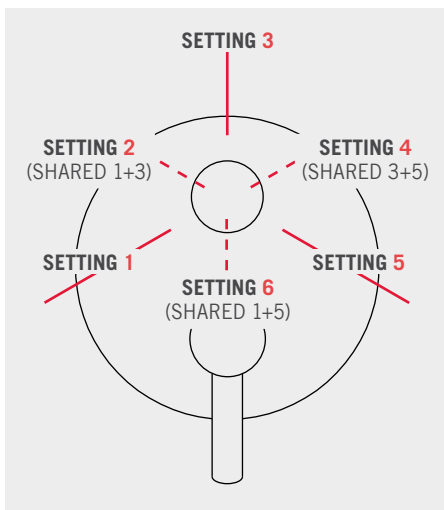

Uniplex™ P.2.3

1 VALVE, UP TO 6 SETTINGS!

2-WAY DIVERTER

SHARED
3 SETTINGS

NON-SHARED
2 SETTINGS

3-WAY DIVERTER

SHARED
6 SETTINGS

NON-SHARED
3 SETTINGS