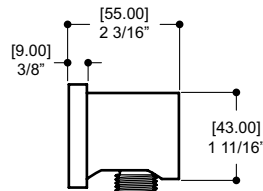

Round adjustable waterway

Code	Price	Certification
90734	Polished Chrome (01) $39	
	Electro Black (41) $49	

Features

- Innovative 5/8" trim adjustment system to elbow installation
- 1/2" female inlet - NPT