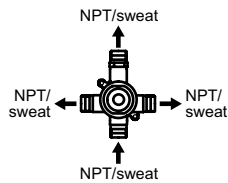

Divertor for Pressure Balance and ThermOne™ Valves

Features

- Solid brass
- Single diverter body for a 2- or 3-way diverter (shared and non-shared)
- Accomodates any wall thickness
- Test cap
- Outlets and inlets – NPT/sweat, PEX (PEX-B) or WB (PEX-A) – see specifications drawings below
- Flow rate: up to 12 gpm (45L/min.) at 45 psi

Certification

NPT/sweat connection

Code	Price
61934	$179