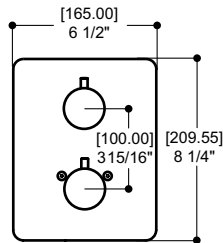

Trim set for Uniplex thermostatic valve – 2-way diverter

Code	Price	Certification
30892 Shared	Polished Chrome (01) $299	
30882 Non-shared	Electro Black (41) $379	

NEW FINISH

Features

- Single temperature control
- Ceramic diverter cartridge and handles included
- Flow rate: 6.5 gpm (24.6 L/min.) at 45 psi
- Safety temperature limit stopper

**Cartridge references: ABCA TH 200 (div. shared)
ABCA TH 2LD (div. non-shared)**