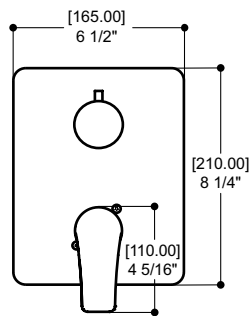

Trim set for Uniplex pressure balance valve – 3-way diverter

Code	Price	Certification
70843 Shared	Polished Chrome (01) $329	
70823 Non-shared	Electro Black (41) $379	

NEW FINISH

Features

- Single volume and temperature control trim
- Ceramic cartridges (PB and diverter) included
- Flow rate: 5 gpm (18.9 L/min.) at 45 psi

**Cartridge references: ABCA PB 300 (div. shared)
ABCA PB 3LD (div. non-shared)
ALT7 60 699 00 (p. balance)**