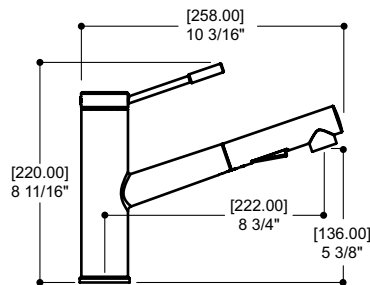

KITCHEN FAUCETS

MATO single-control pull-out

NEW

Code	Price	Certification
10766	Polished Chrome (01) $279	
	Electro Black (41) $349	

Features

- 2-function pull-out spray
- Retractable
- LEAD FREE solid brass
- Ceramic cartridge
- 3/8" connections
- Water-efficient flow rate: 1.75 gpm (6.6 L/min.)
- 100° spout rotation

Included with the faucet

- 10" plate

Cartridge reference: ALT7 55 561 00