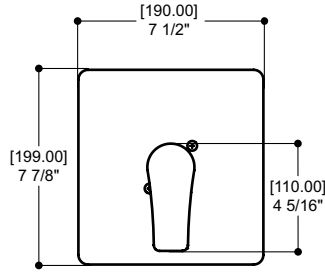

Trim set for ThermOne™ thermostatic valve

Code	Price	Certification
70232	Polished Chrome (01) $299	
NEW FINISH	Electro Black (41) $349	

Features

- Single volume and temperature control trim
- Thermostatic ceramic cartridge included
- Flow rate: 4.5 gpm (17 L/min.) at 45 psi
- Comfort zone markings (see p.90 for details)

Cartridge reference: ALT7 50 418 00

ThermOne valve – Rough only (page 91 for details)

		NPT/sweat connections		PEX (PEX-B) connections		WB (PEX-A) connections
	Code	61234	Code	61236	Code	61238
	Price	$189	Price	$189	Price	$189

NPT/sweat connections featured