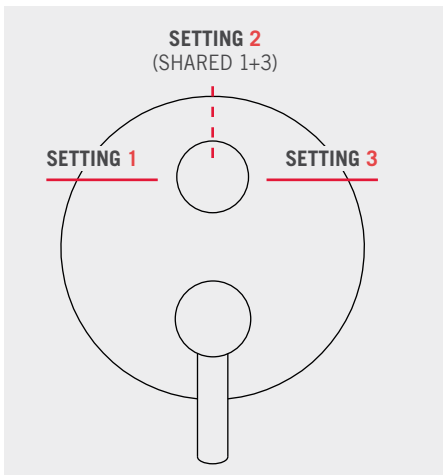

Uniplex™ P.2.3

1 VALVE, UP TO 6 SETTINGS!

2-WAY DIVERTER

SHARED
3 SETTINGS

NON-SHARED
2 SETTINGS

3-WAY DIVERTER

SHARED
6 SETTINGS

NON-SHARED
3 SETTINGS