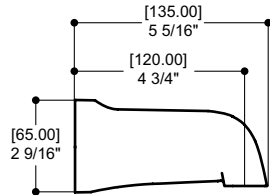

Round tub spout

Code	Price	Certification
90860	Polished Chrome (01) $39	
	Electro Black (41) $49	

Features

- Round spout without diverter
- 1/2" slip-fit inlet