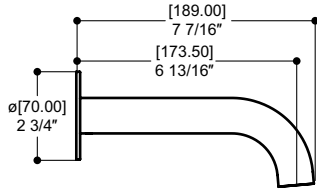

SHOWER TUB SPOUTS

Round tub spout

Code	Price	Certification
90560	Polished Chrome (01) $119	
	Electro Black (41) $149	

Features

- Round spout without diverter
- 1/2" slip-fit inlet