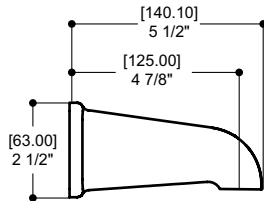

Square tub spout

Code	Price	Certification
90861	Polished Chrome (01) $69	
	Electro Black (41) $89	

Features

- Square spout without diverter
- 1/2" slip-fit inlet