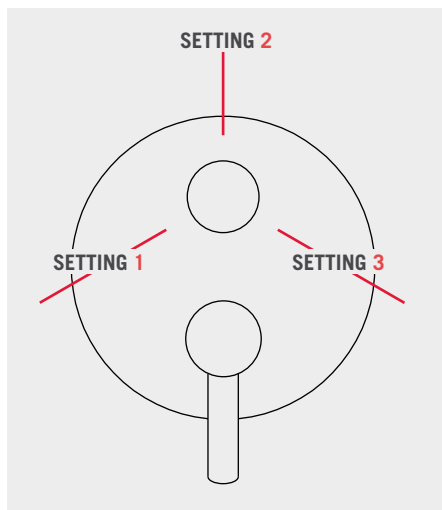

Uniplex™ P.2.3

1 VALVE, UP TO 6 SETTINGS!

2-WAY DIVERTER

SHARED
3 SETTINGS

NON-SHARED
2 SETTINGS

3-WAY DIVERTER

SHARED
6 SETTINGS

NON-SHARED
3 SETTINGS