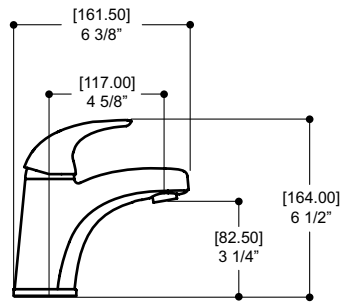

VOLO FAUCET

Single-hole lavatory faucet

Code	Price	Certification
10770	Polished Chrome (01) $199	

Features

- Aerated water flow
- Single volume and temperature control lever
- Ceramic cartridge
- 3/8" connections
- Water-efficient flow rate: 1.5 gpm (5.7 L/min.)

Included with the faucet

- 6" cover plate
- Press pop-up drain
- Best in class, SOFTPEX hoses by Neoperl
- Efficient fastening system for stable installation

Cartridge reference: ALT7 55 736 00