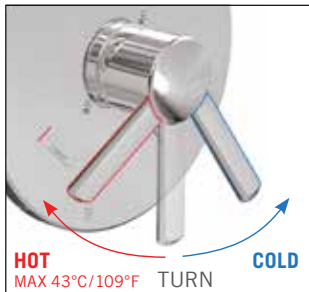

ThermOne™

THE ONLY THERMOSTATIC VALVE TO OFFER VOLUME AND TEMPERATURE CONTROL WITH ONE SINGLE HANDLE, JUST LIKE A PRESSURE BALANCE!

NEW TECHNOLOGY

ONE LEVER, TWO CONTROLS

ON/OFF and volume control

Temperature control