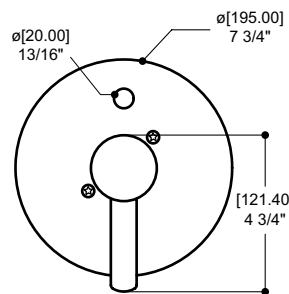

Trim set for pressure balance valve with diverter

Code	Price	Certification
40921	Polished Chrome (01) $229	
	Electro Black (41) $299	

Features

- Single volume and temperature control trim
- High flow pressure balance ceramic cartridge included
- Flow rate: 6 gpm (27 L/min.) at 45 psi
- Push/pull diverter with positive stop action

Cartridge reference: ALT7 60 699 00

Pressure balance valve with diverter – Rough only (page 87 for details)

		NPT/sweat connections		PEX (PEX-B) connections		WB (PEX-A) connections
	Code	61164	Code	61166	Code	61168
	Price	$239	Price	$239	Price	$239

NPT/sweat connections featured