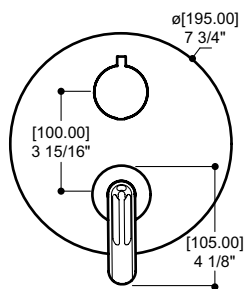

Trim set for Uniplex pressure balance valve – 3-way diverter

Code	Price	Certification
18843 Shared	Polished Chrome (01) $329	
18823 Non-shared	Electro Black (41) $379	

Features

- Single volume and temperature control trim
- Ceramic cartridges (PB and diverter) included
- Flow rate: 5 gpm (18.9 L/min.) at 45 psi

**Cartridge references: ABCA PB 300 (div. shared)
ABCA PB 3LD (div. non-shared)
ALT7 60 699 00 (p. balance)**

LEVER HANDLE ONLY

Uniplex P.2.3 valve – Rough only (page 89 for details)

		NPT/sweat connections		PEX (PEX-B) connections		WB (PEX-A) connections
	Code	90802	Code	90800	Code	90810
	Price	$259	Price	$259	Price	$259

NPT/sweat connections featured