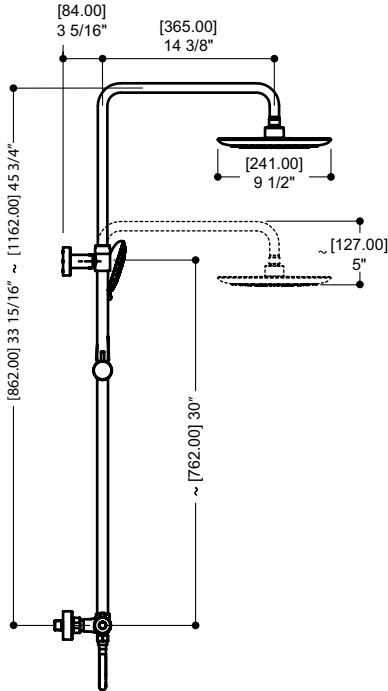

Features

- Solid brass
- 1/2" thermostatic valve with 2-way diverter
- 9" round rainhead
- 3-function round handshower (rain, massage, mist)
- 5' double interlock flexible hose, anti-torsion (chrome-01) or 5' PVC hose, anti-torsion (Electro Black-41)
- 1/2" NPT male inlets
- Flow rate for both rainhead and handshower: 2 gpm (7.5L/min) each

**Cartridge reference: ALT7 60 702 00 (diverter)
ALT7 60 701 00 (thermo)**