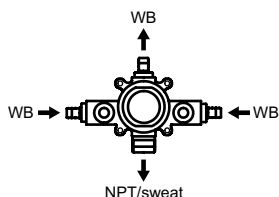

WB (PEX-A) connection

Code	Price
61238	$189

Choice of trim kits (thermostatic cartridge included)

Code	Price
18231	
PC (01)	$299
EBK (41)	$349

Code	Price
70232	
PC (01)	$299
EBK (41)	$349

Code	Price
40231	
PC (01)	$299
EBK (41)	$349

Code	Price
20232	
PC (01)	$299
EBK (41)	$349

Code	Price
10231	
PC (01)	$299