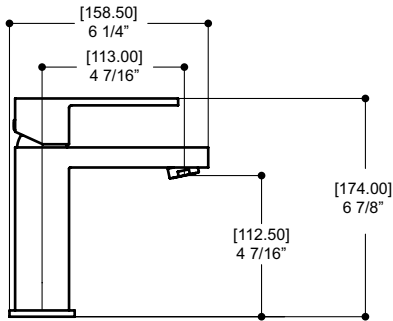

Single-hole lavatory faucet

NEW DESIGN

Code	Price	Certification
20670	Polished Chrome (01) $339	
	Electro Black (41) $399	

Features

- LEAD FREE solid brass
- Aerated water flow
- Single volume and temperature control lever
- Ceramic cartridge
- 3/8" connections
- Water-efficient flow rate: 1.5 gpm (5.7 L/min.)

Included with the faucet

- Press pop-up drain
- Best in class, SOFTPEX hoses by Neoperl
- Efficient fastening system for stable installation

Cartridge reference: ALT7 55 744 00