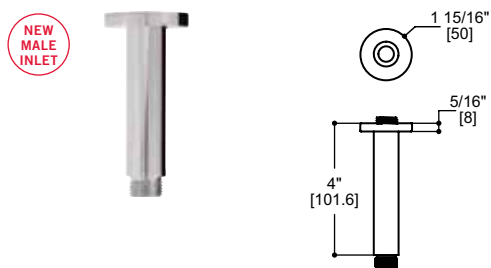

4" ceiling arm with round flange

Code	Price	Certification
90848	Polished Chrome (01) $49	
	Electro Black (41) $59	

Features

- 1/2" male water inlet - NPT
- Brass construction
- Round flange