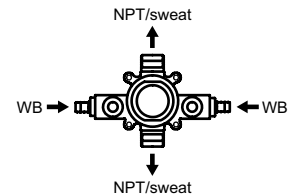

WB (PEX-A) connection

Code

61138

Formerly N90710

Price

$149

Choice of trim kits (pressure balance cartridge included)

1840 (p.38)

Code

18721

Price

PC (01) **$149**

EBK (41) **$209**

Via Dante (p.48)

Code

70722

Price

PC (01) **$149**

EBK (41) **$209**

Circo (p.59)

Code

N40721

Price

PC (01) **$149**

EBK (41) **$209**

Riga (p.69)

Code

N20722

Price

PC (01) **$149**

EBK (41) **$209**

Volo (p.77)

Code

N10721

Price

PC (01) **$149**