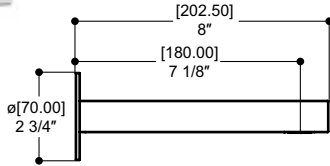

Square tub spout

Code	Price	Certification
90561	Polished Chrome (01) $159	
	Electro Black (41) $209	

Features

- Square spout without diverter
- 1/2" slip-fit inlet