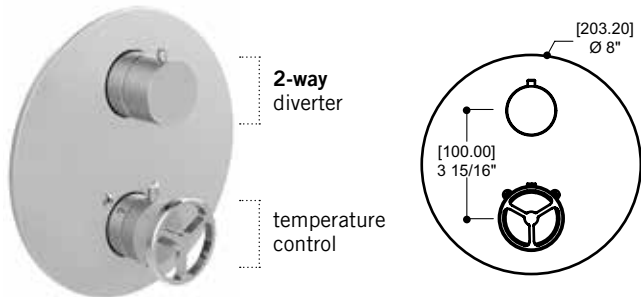

Trim set for Uniplex thermostatic valve – 2-way diverter