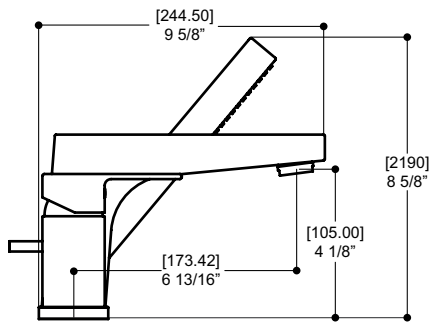

3-piece deckmount tub filler with handshower

Code	Price	Certification
20772	Polished Chrome (01) $699	
	Electro Black (41) $839	

Features

- Solid brass
- Aerated water flow
- Single volume and temperature control lever
- Pressure balance ceramic cartridge
- Pull-button diverter on back of spout
- 1/2" female connections
- Single spray handshower with water-efficient flow rate: 2 gpm (7.6 L/min.)
- Spout flow rate: 5.5 gpm (20.8 L/min.) at 45 psi

Included with the faucet

- Efficient fastening system for stable installation
- In-line service hose for handshower

Cartridge reference: ALT7 60 699 00