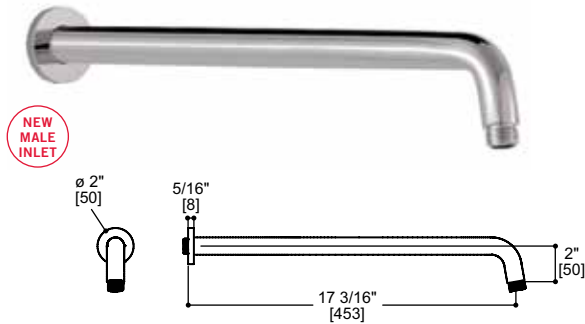

18" wallmount shower arm w/ round flange

Code	Price	Certification
90748	Polished Chrome (01) $89	
	Electro Black (41) $109	

Features

- 1/2" male water inlet - NPT
- Brass construction
- Round flange