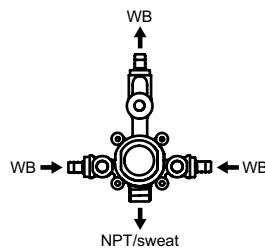

NPT/sweat connections featured

NPT/sweat connection

| Code | Price |
|--------------|--------------|
| 61164 | \$239 |

PEX (PEX-B) connection

| Code | Price |
|--------------|--------------|
| 61166 | \$239 |