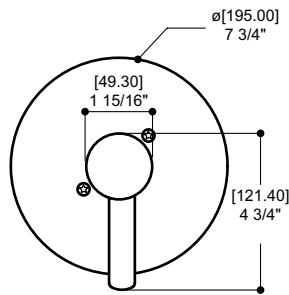

Trim set for pressure balance valve

Code	Price	Certification
N40721	Polished Chrome (01) $149	
	Electro Black (41) $209	

Features

- Single volume and temperature control trim
- High flow pressure balance ceramic cartridge included
- Flow rate: 6 gpm (27 L/min.) at 45 psi

Cartridge reference: ALT7 60 699 00

Pressure balance valve – Rough only (page 86 for details)

		NPT/sweat connections		PEX (PEX-B) connections		WB (PEX-A) connections
	Code	61134	Code	61136	Code	61138
	Price	$149	Price	$149	Price	$149

NPT/sweat connections featured