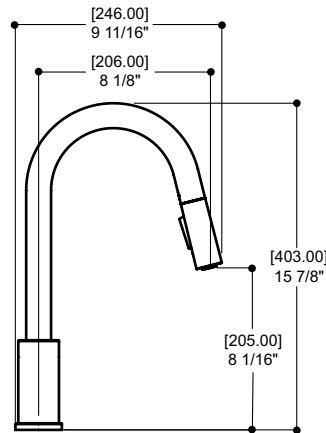

- 10" plate

Cartridge reference: ALT7 55 561 00

CANTINETTA single-control pull-down

NEW DESIGN

| Code | Price | Certification |
|--------------|------------------------------------------------------|---------------|
| 40874 | Polished Chrome (01) \$329 | |
| | NEW FINISH Electro Black (41) \$399 | |