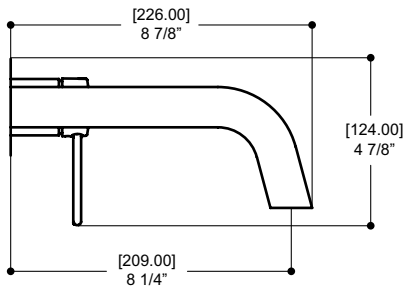

Wallmount lavatory faucet

ROUGH-IN INCLUDED

Code	Price	Certification
40729	Polished Chrome (01) $419	UPC, LADA COMPLIANT
	Electro Black (41) $499	

Features

- LEAD FREE solid brass
- Concealed aerator
- Aerated water flow
- Single volume and temperature control lever
- Ceramic cartridge
- 1/2" female connections
- Water-efficient flow rate: 1.5 gpm (5.7 L/min.)

Included with the faucet

- Press pop-up drain
- Rough-in valve

Cartridge reference: ALT7 50 864 00