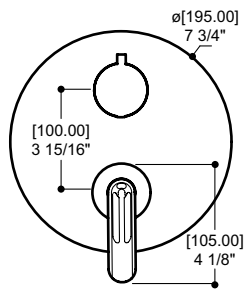

Trim set for Uniplex pressure balance valve – 2-way diverter

Code	Price	Certification
18842 Shared	Polished Chrome (01) $329	
18822 Non-shared	Electro Black (41) $379	

Features

- Single volume and temperature control trim
- Ceramic cartridges (PB and diverter) included
- Flow rate: 5 gpm (18.9 L/min.) at 45 psi

**Cartridge references: ABCA PB 200 (div. shared)
ABCA PB 2LD (div. non-shared)
ALT7 60 699 00 (p. balance)**

LEVER HANDLE ONLY

Uniplex P.2.3 valve – Rough only (page 89 for details)

		NPT/sweat connections		PEX (PEX-B) connections		WB (PEX-A) connections
	Code	90802	Code	90800	Code	90810
	Price	$259	Price	$259	Price	$259

NPT/sweat connections featured