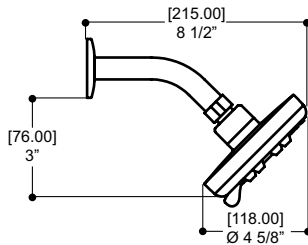

SHOWER SHOWERHEADS

Round showerhead

Code	Price	Certification
90811	Polished Chrome (01) $79	
	Electro Black (41) $109	

Features

- Triple function round showerhead (rain, massage, mist)
- Pivoting ball joint
- Curved shower arm with round flange
- Water-efficient flow rate: 2 gpm (7.5 L/min)