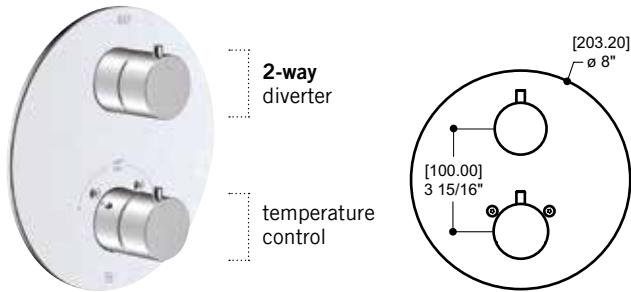

Trim set for Uniplex thermostatic valve – 2-way diverter