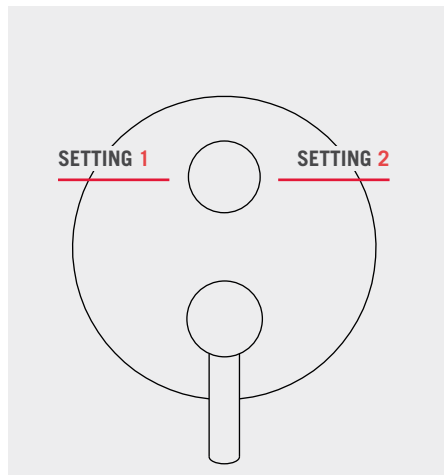

Uniplex™ P.2.3

1 VALVE, UP TO 6 SETTINGS!

2-WAY DIVERTER

SHARED
3 SETTINGS

NON-SHARED
2 SETTINGS

3-WAY DIVERTER

SHARED
6 SETTINGS

NON-SHARED
3 SETTINGS