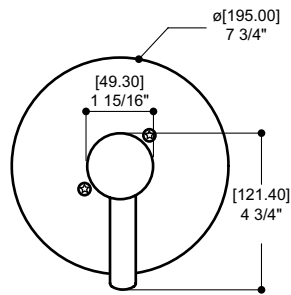

Trim set for ThermOne™ thermostatic valve

Code	Price	Certification
40231	Polished Chrome (01) $299	
	Electro Black (41) $349	

Features

- Single volume and temperature control trim
- Thermostatic ceramic cartridge included
- Flow rate: 4.5 gpm (17 L/min.) at 45 psi
- Comfort zone markings (see p.90 for details)

Cartridge reference: ALT7 50 418 00

ThermOne valve – Rough only (page 91 for details)

		NPT/sweat connections		PEX (PEX-B) connections		WB (PEX-A) connections
	Code	61234	Code	61236	Code	61238
	Price	$189	Price	$189	Price	$189

NPT/sweat connections featured