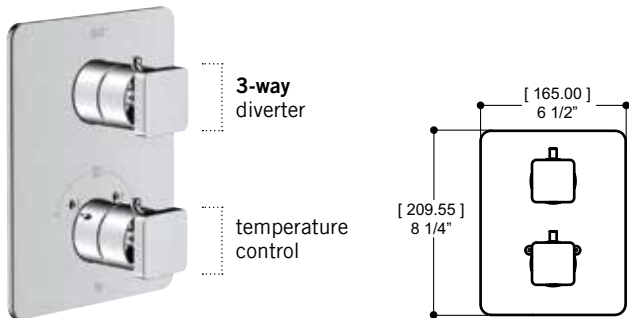

Trim set for Uniplex thermostatic valve – 3-way diverter