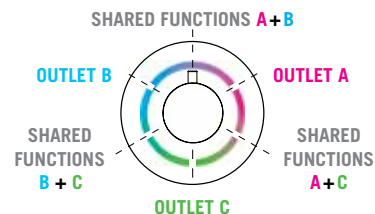

HOW IT WORKS

2-WAY DIVERTER (WITHOUT STOP)

SHARED

1 FUNCTION AT A TIME
(CalGreen compliant)

3-WAY DIVERTER (WITHOUT STOP)

SHARED

1 FUNCTION AT A TIME
(CalGreen compliant)

Divertor for Pressure Balance and ThermOne™ Valves