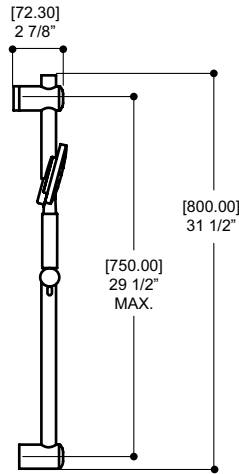

Round complete shower rail

Code	Price	Certification
90840	Polished Chrome (01) $179	
	Electro Black (41) $249	

Features

- 31.5" round rail with adjustable handshower support
- Triple function round handshower (rain, massage, mist)
- 5' double interlock flexible hose, anti-torsion (chrome-01) or 5' PVC hose, anti-torsion (Electro Black-41)
- Water-efficient flow rate: 2 gpm (7.5L/min)