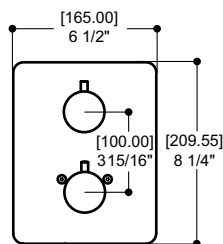

Trim set for Uniplex thermostatic valve – 3-way diverter

Code	Price	Certification
30893 Shared	Polished Chrome (01) $299	
30883 Non-shared	Electro Black (41) $379	

NEW FINISH

Features

- Single temperature control
- Ceramic diverter cartridge and handles included
- Flow rate: 6.5 gpm (24.6 L/min.) at 45 psi
- Safety temperature limit stopper

**Cartridge references: ABCA TH 300 (div. shared)
ABCA TH 3LD (div. non-shared)**