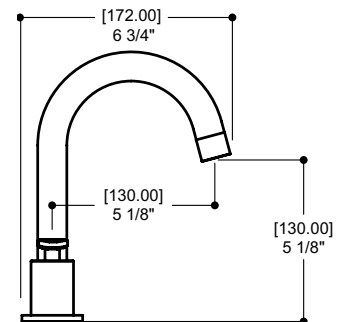

Included with the faucet

- Press pop-up drain
- Efficient fastening system for stable installation
- Hot and cold supply speedways
- Round and lever handles

**Cartridge references: ALT7 55 530 00 (hot)
ALT7 55 531 00 (cold)**