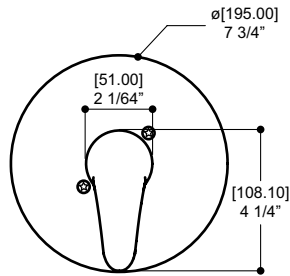

Trim set for ThermOne™ thermostatic valve

Code	Price	Certification
10231	Polished Chrome (01) $299	

Features

- Single volume and temperature control trim
- Thermostatic ceramic cartridge included
- Flow rate: 4.5 gpm (17 L/min.) at 45 psi
- Comfort zone markings (see p.90 for details)

Cartridge reference: ALT7 50 418 00

ThermOne valve – Rough only (page 91 for details)

	NPT/sweat connections	PEX (PEX-B) connections	WB (PEX-A) connections
	Code 61234	Code 61236	Code 61238
	Price $189	Price $189	Price $189

NPT/sweat connections featured