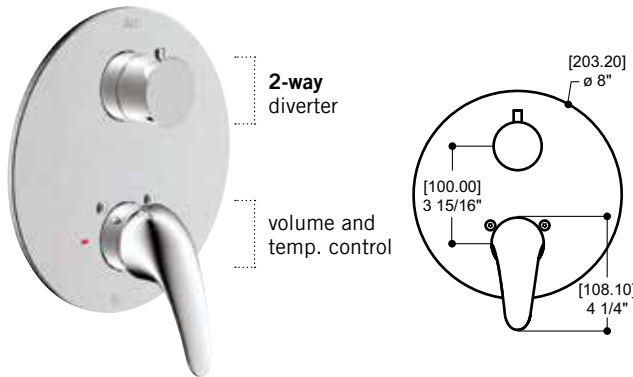

Trim set for Uniplex pressure balance valve – 2-way diverter

Code	Price	Certification
10842 Shared	Polished Chrome (01) $329	
10822 Non-shared		

Features

- Single volume and temperature control trim
- Ceramic cartridges (PB and diverter) included
- Flow rate: 5 gpm (18.9 L/min.) at 45 psi

**Cartridge references: ABCA PB 200 (div. shared)
ABCA PB 2LD (div. non-shared)
ALT7 60 699 00 (p. balance)**

Uniplex P.2.3 valve – Rough only (page 89 for details)

	NPT/sweat connections	PEX (PEX-B) connections	WB (PEX-A) connections
Code 90802	Code 90800	Code 90810	
Price $259	Price $259	Price $259	

NPT/sweat connections featured