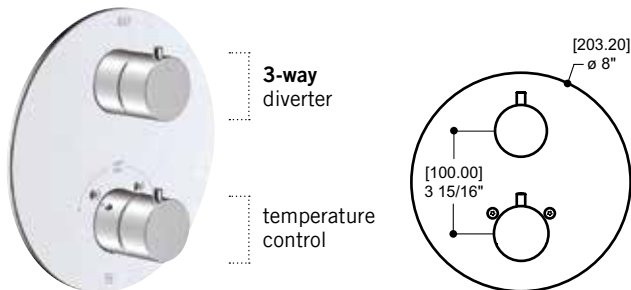

**Cartridge references: ABCA TH 200 (div. shared)
ABCA TH 2LD (div. non-shared)**

Uniplex T.2.3 valve – Rough only (page 95 for details)

Trim set for Uniplex thermostatic valve – 3-way diverter

Code

10893