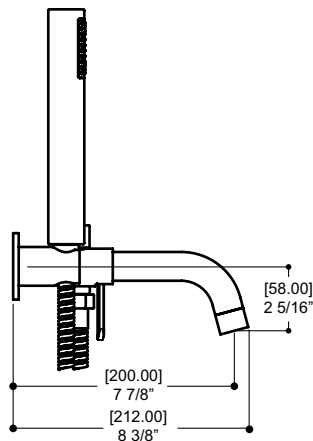

Included with the faucet

- Round and lever handles
- Rough-in valve

Cartridge reference: ALT7 55 544 00